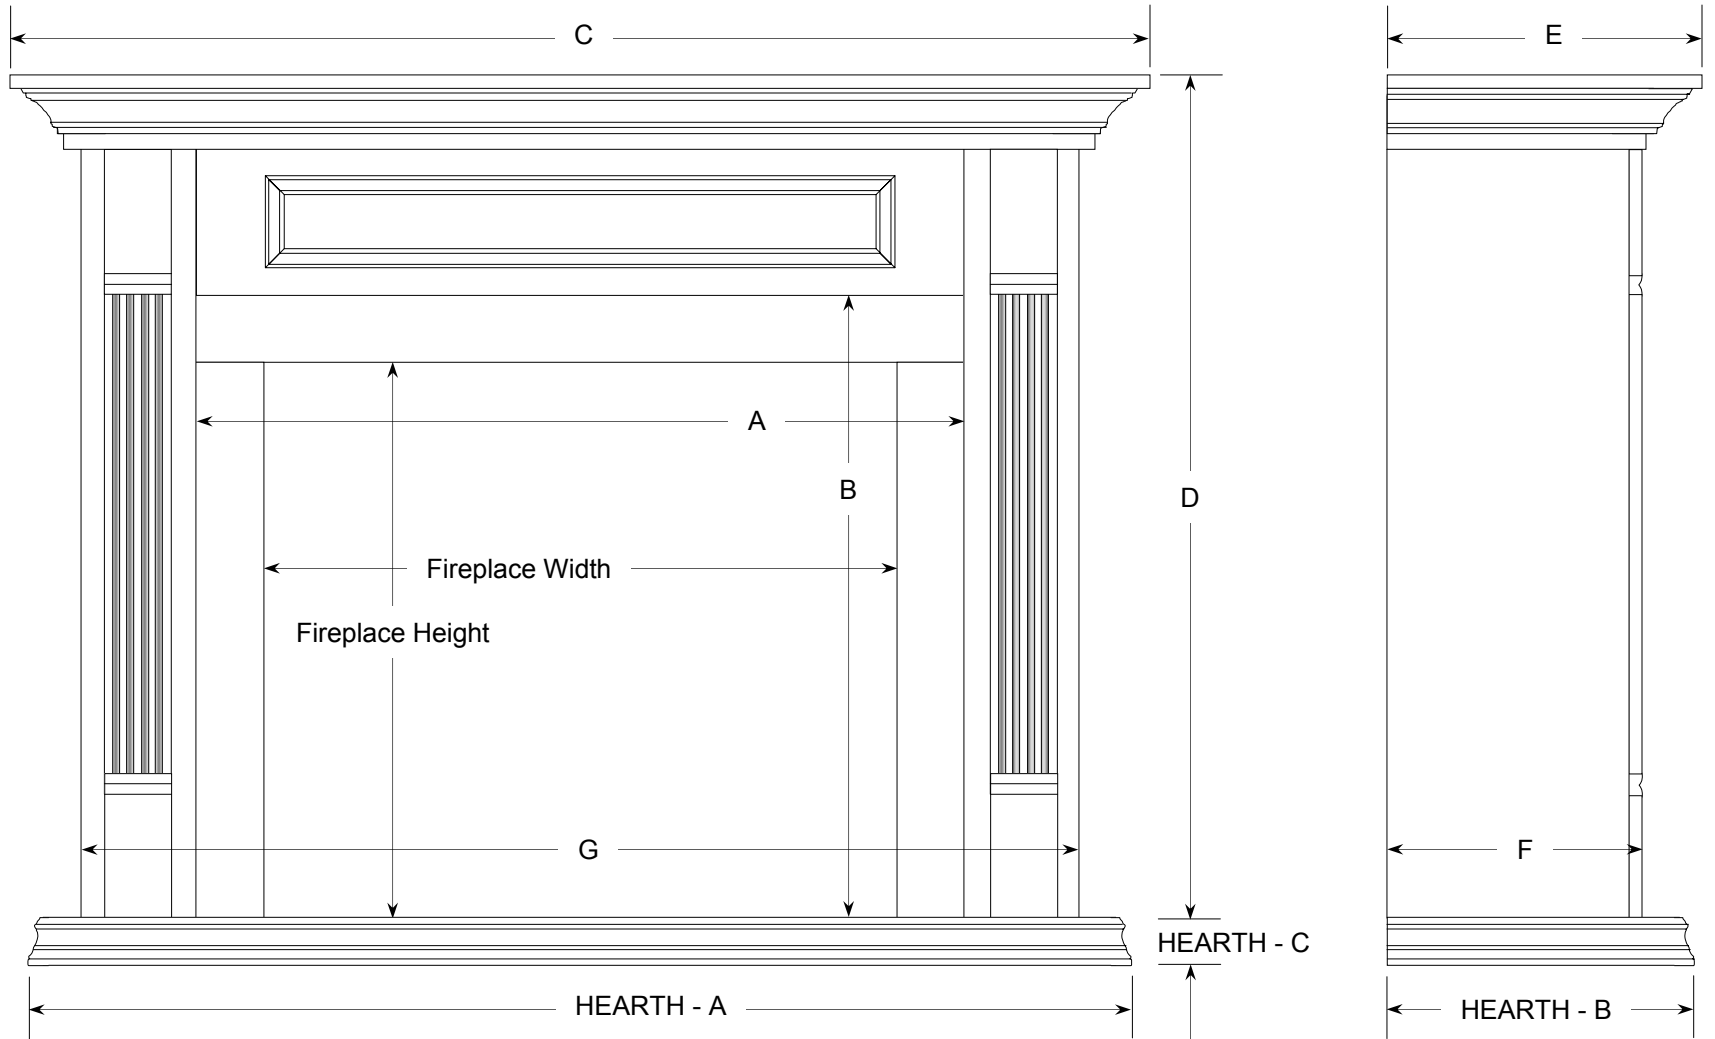

the Wentworth Full Surround Mantel - ARCHITECTURAL

WOOD DUCK MANUFACTURING

the Wentworth Flat Wall Cabinet with optional Hearth-Base – ARCHITECTURAL

WOOD DUCK MANUFACTURING

the Wentworth Corner Cabinet with optional Hearth-Base – ARCHITECTURAL