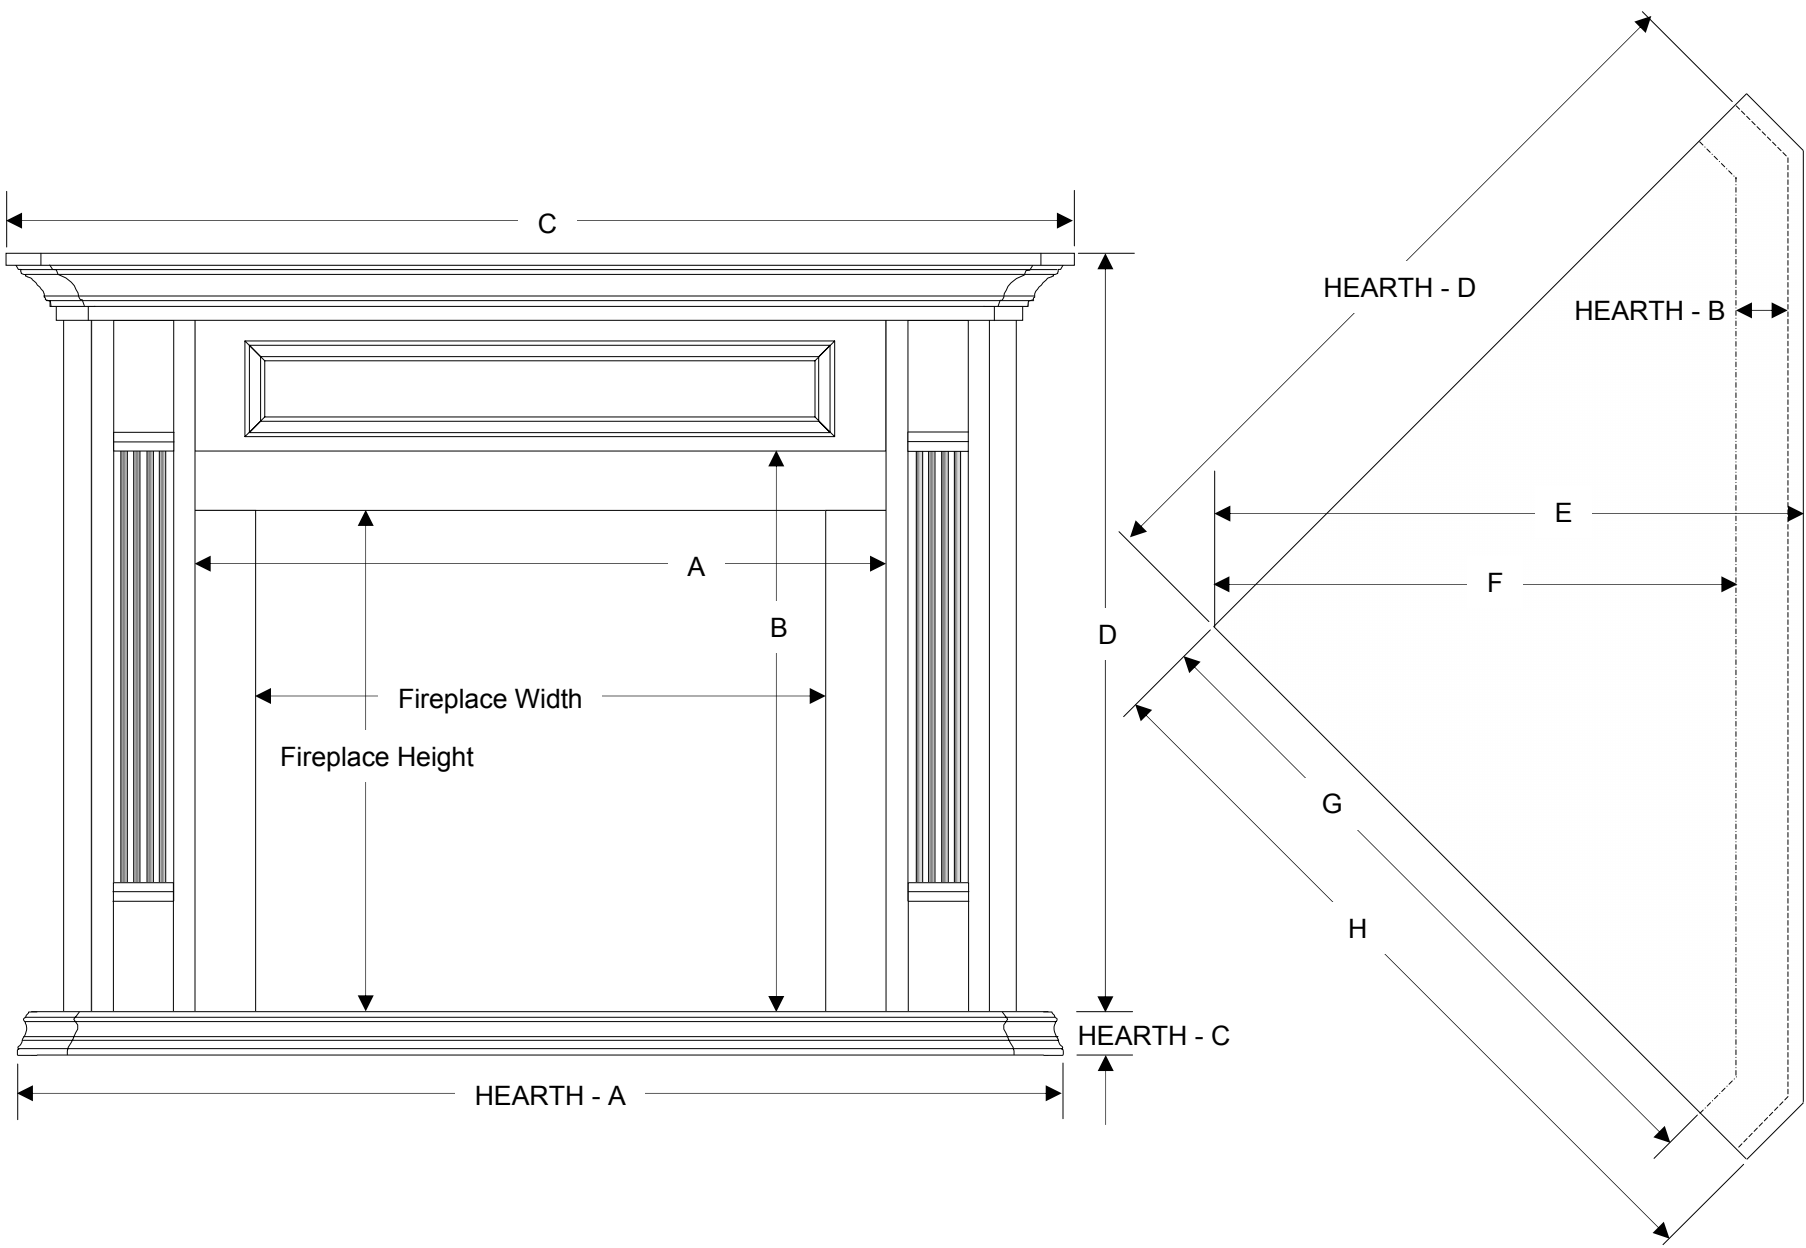

the Wentworth Corner Cabinet with optional Hearth-Base – ARCHITECTURAL

WOOD DUCK MANUFACTURING