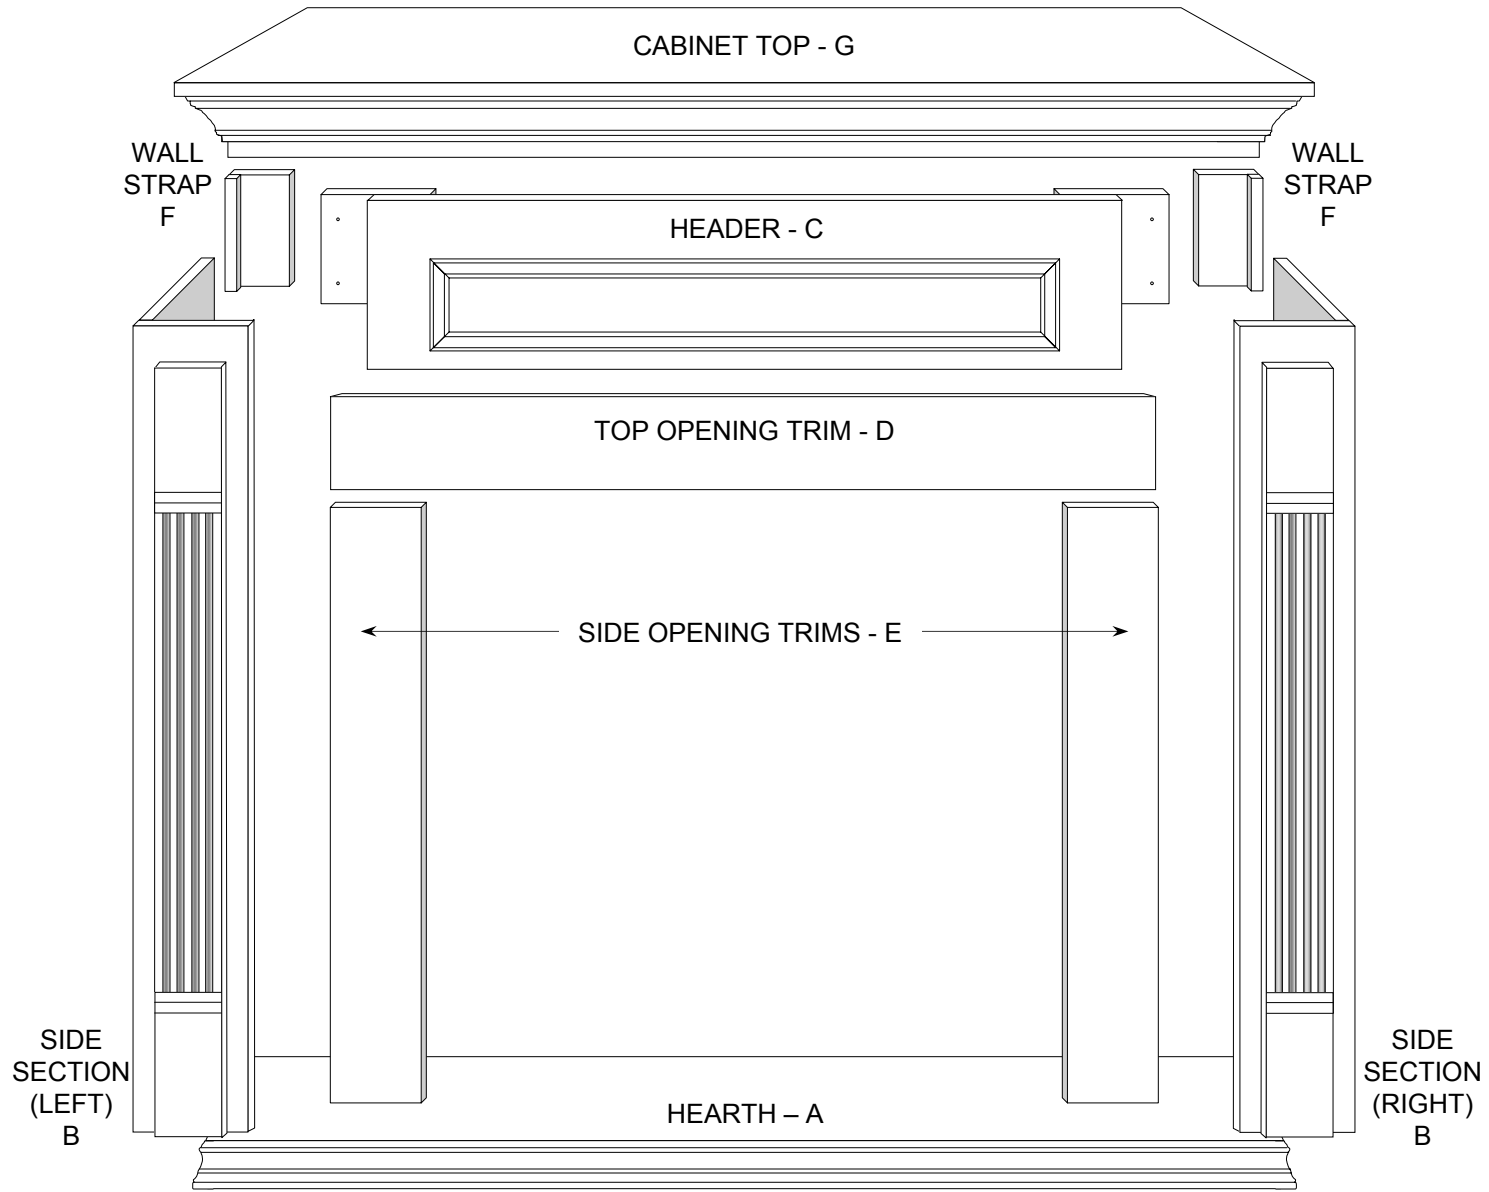

WOOD DUCK MANUFACTURING

the Wentworth Full Surround Mantel - COMPONENTS

WOOD DUCK MANUFACTURING

the Wentworth Flat Wall Cabinet with optional Hearth-Base – COMPONENTS

WOOD DUCK MANUFACTURING

the Wentworth Corner Cabinet with optional Hearth-Base – COMPONENTS