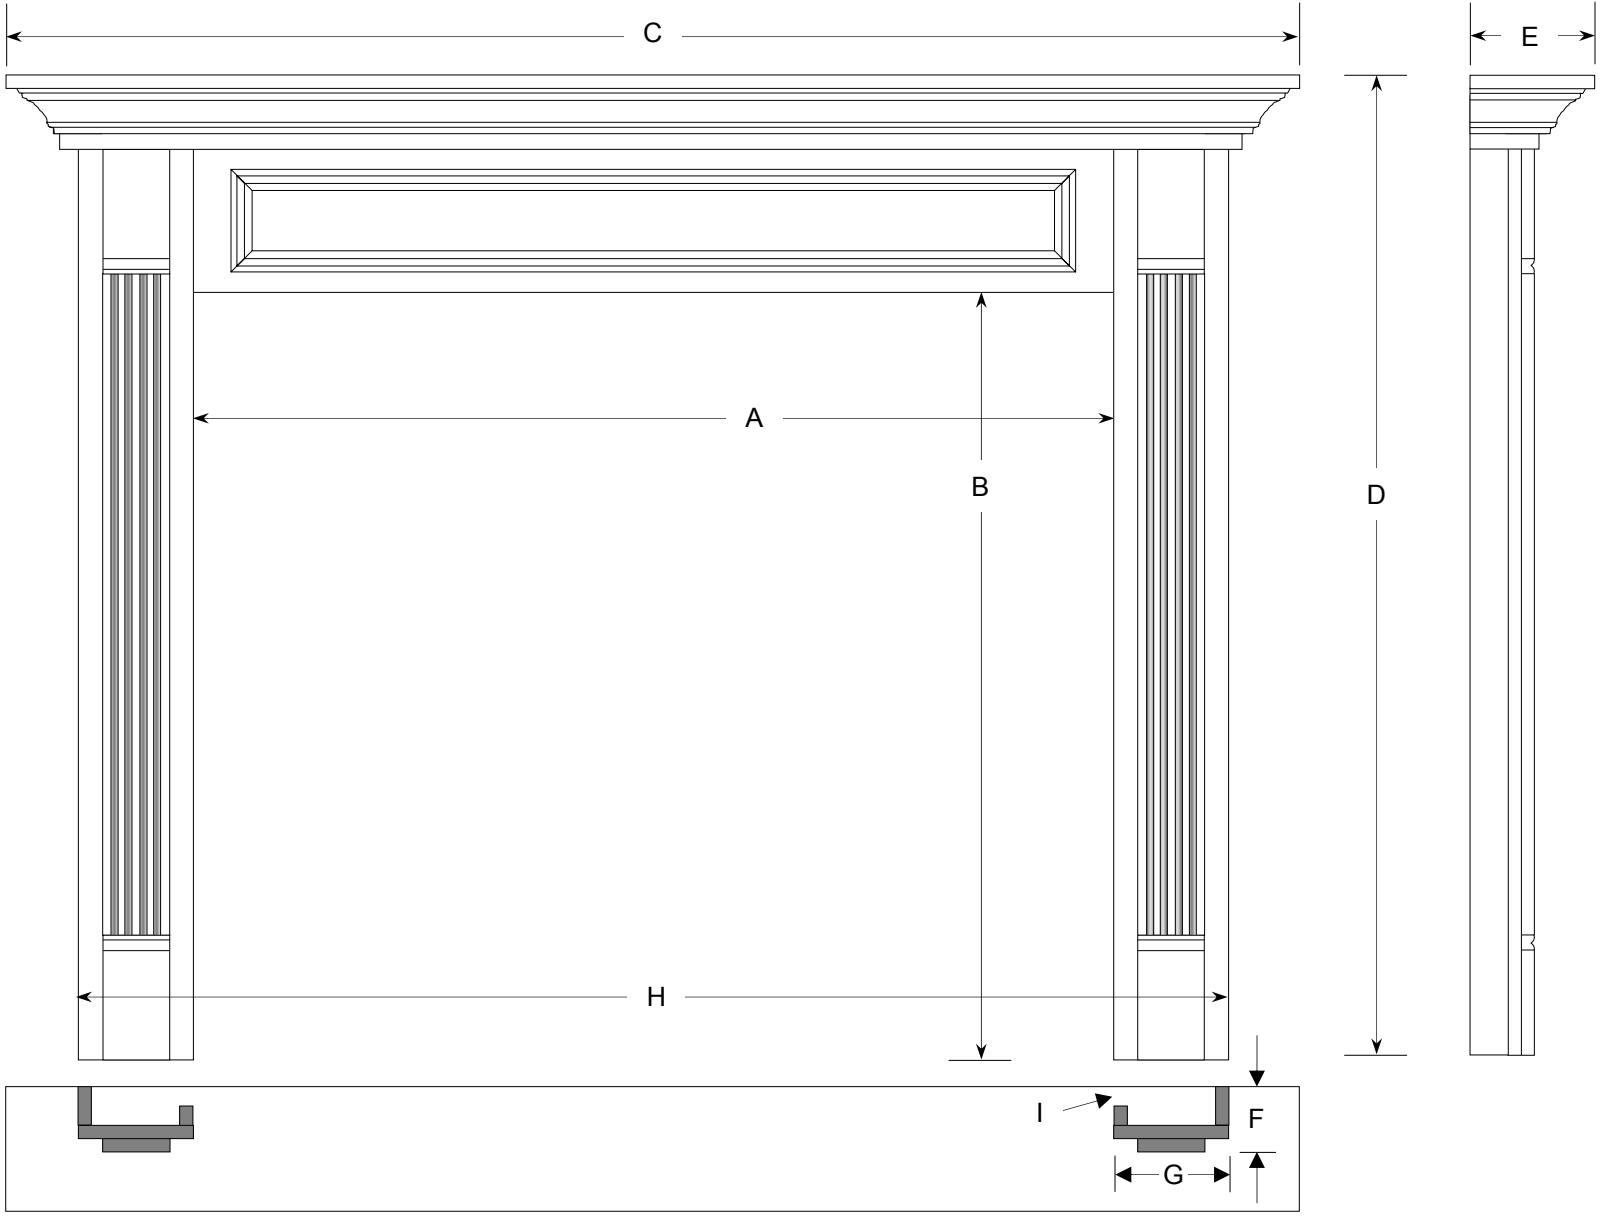

the Wentworth Full Surround Mantel - ARCHITECTURAL

WOOD DUCK MANUFACTURING

the Wentworth Flat Wall Cabinet with optional Hearth-Base – ARCHITECTURAL

WOOD DUCK MANUFACTURING

the Wentworth Corner Cabinet with optional Hearth-Base – ARCHITECTURAL