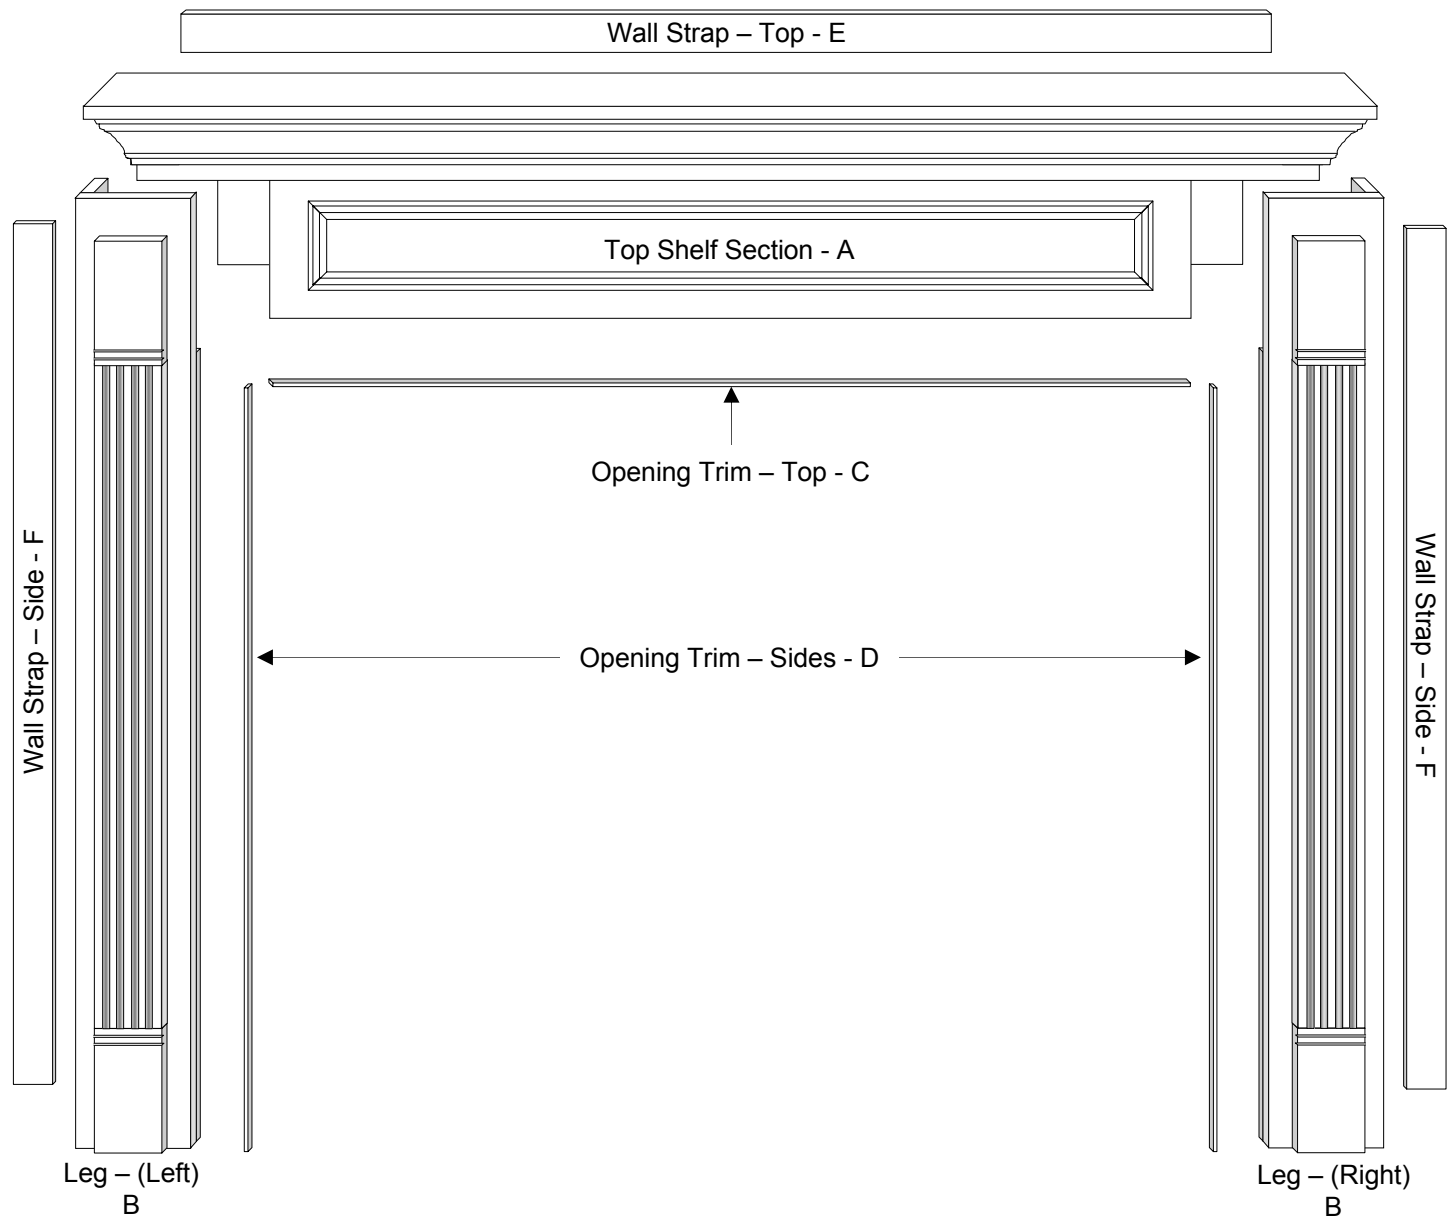

the Wentworth Full Surround Mantel - ARCHITECTURAL

WOOD DUCK MANUFACTURING

the Wentworth Flat Wall Cabinet with optional Hearth-Base – ARCHITECTURAL

WOOD DUCK MANUFACTURING

the Wentworth Corner Cabinet with optional Hearth-Base – ARCHITECTURAL

WOOD DUCK MANUFACTURING

the Wentworth Full Surround Mantel - COMPONENTS

WOOD DUCK MANUFACTURING

the Wentworth Flat Wall Cabinet with optional Hearth-Base – COMPONENTS

WOOD DUCK MANUFACTURING

the Wentworth Corner Cabinet with optional Hearth-Base – COMPONENTS