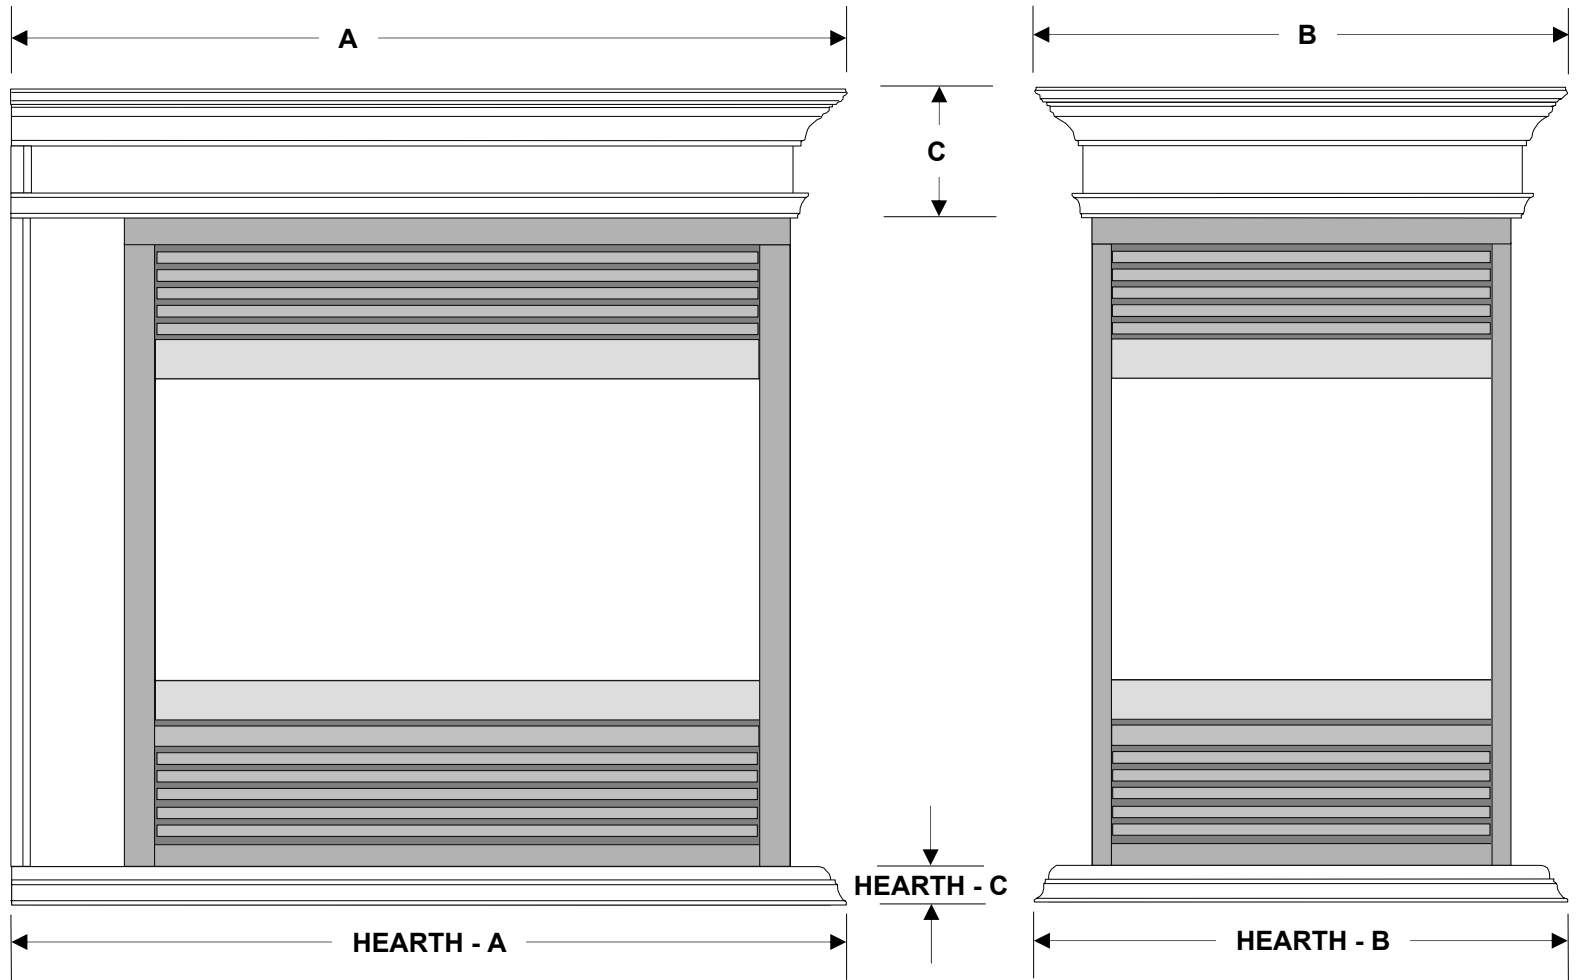

Multi-View Mantel Cap with Hearth-Base – ARCHITECTURAL

WOOD DUCK MANUFACTURING

Multi-View Mantel Cap with optional Hearth-Base – COMPONENTS

WOOD DUCK MANUFACTURING