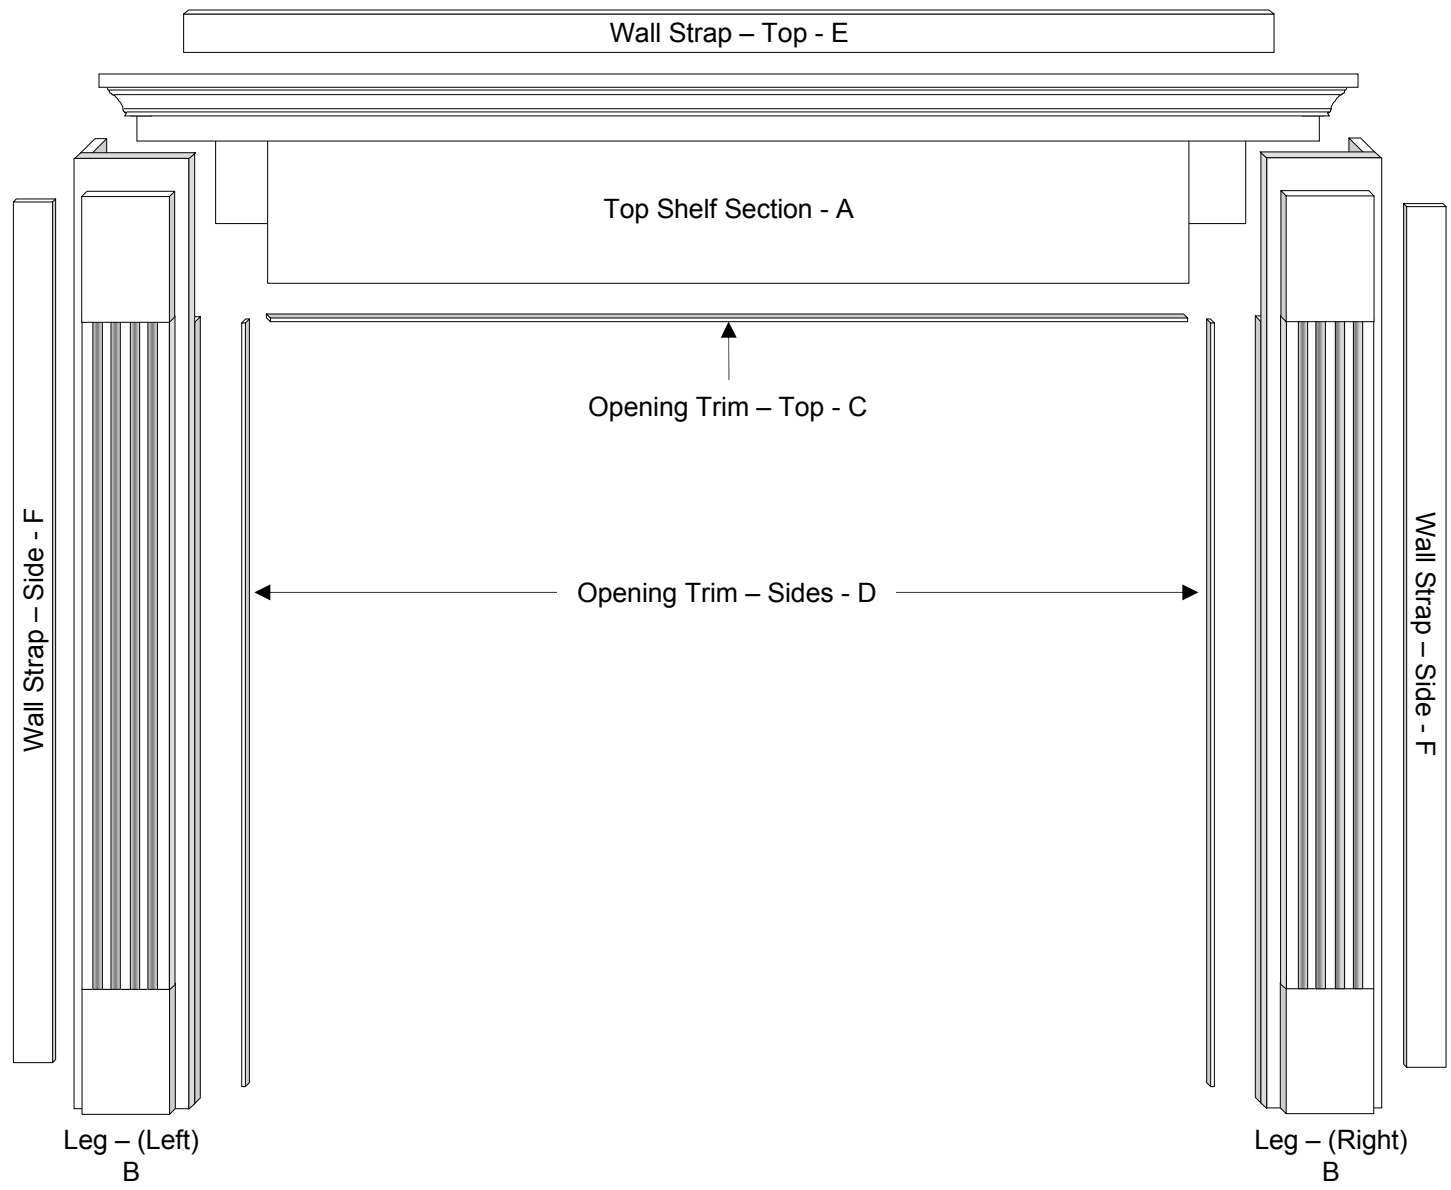

the Kirkland Full Surround Mantel - ARCHITECTURAL

WOOD DUCK MANUFACTURING

the Kirkland Flat Wall Cabinet with optional Hearth-Base – ARCHITECTURAL

WOOD DUCK MANUFACTURING

the Kirkland Corner Cabinet with optional Hearth-Base – ARCHITECTURAL

WOOD DUCK MANUFACTURING

the Kirkland Full Surround Mantel - COMPONENTS

WOOD DUCK MANUFACTURING

the Kirkland Flat Wall Cabinet with optional Hearth-Base – COMPONENTS

WOOD DUCK MANUFACTURING

the Kirkland Corner Cabinet with optional Hearth-Base – COMPONENTS