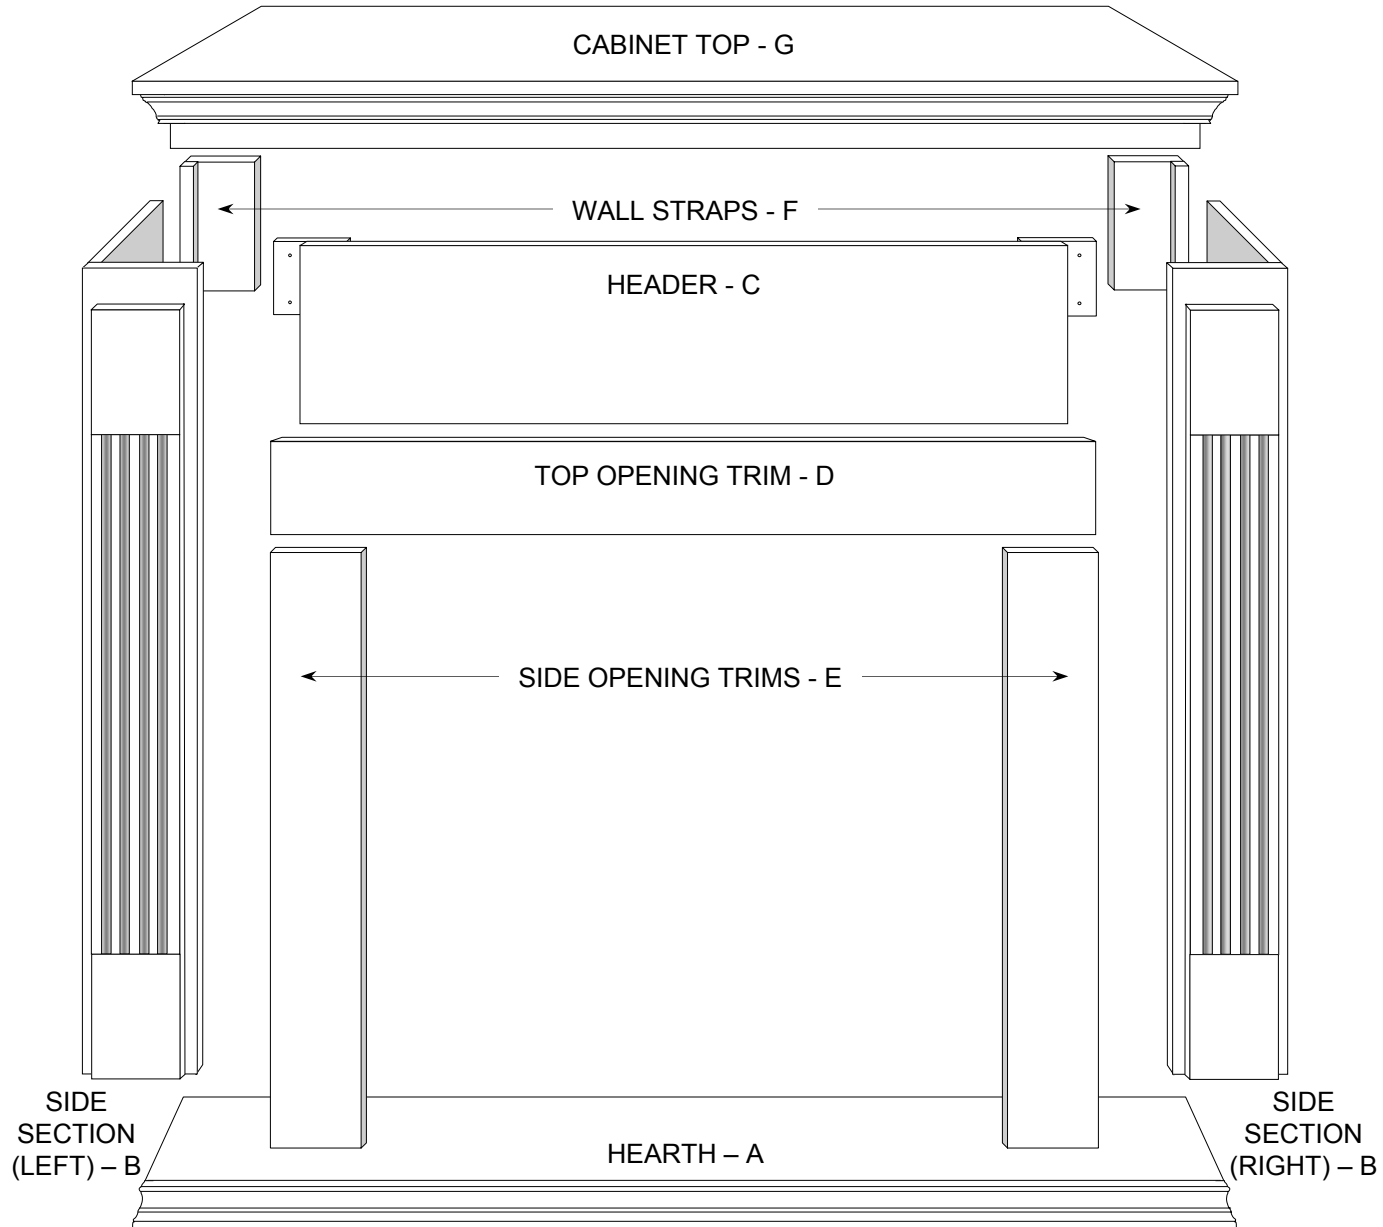

WOOD DUCK MANUFACTURING

the Kirkland Full Surround Mantel - COMPONENTS

WOOD DUCK MANUFACTURING

the Kirkland Flat Wall Cabinet with optional Hearth-Base – COMPONENTS

WOOD DUCK MANUFACTURING

the Kirkland Corner Cabinet with optional Hearth-Base – COMPONENTS