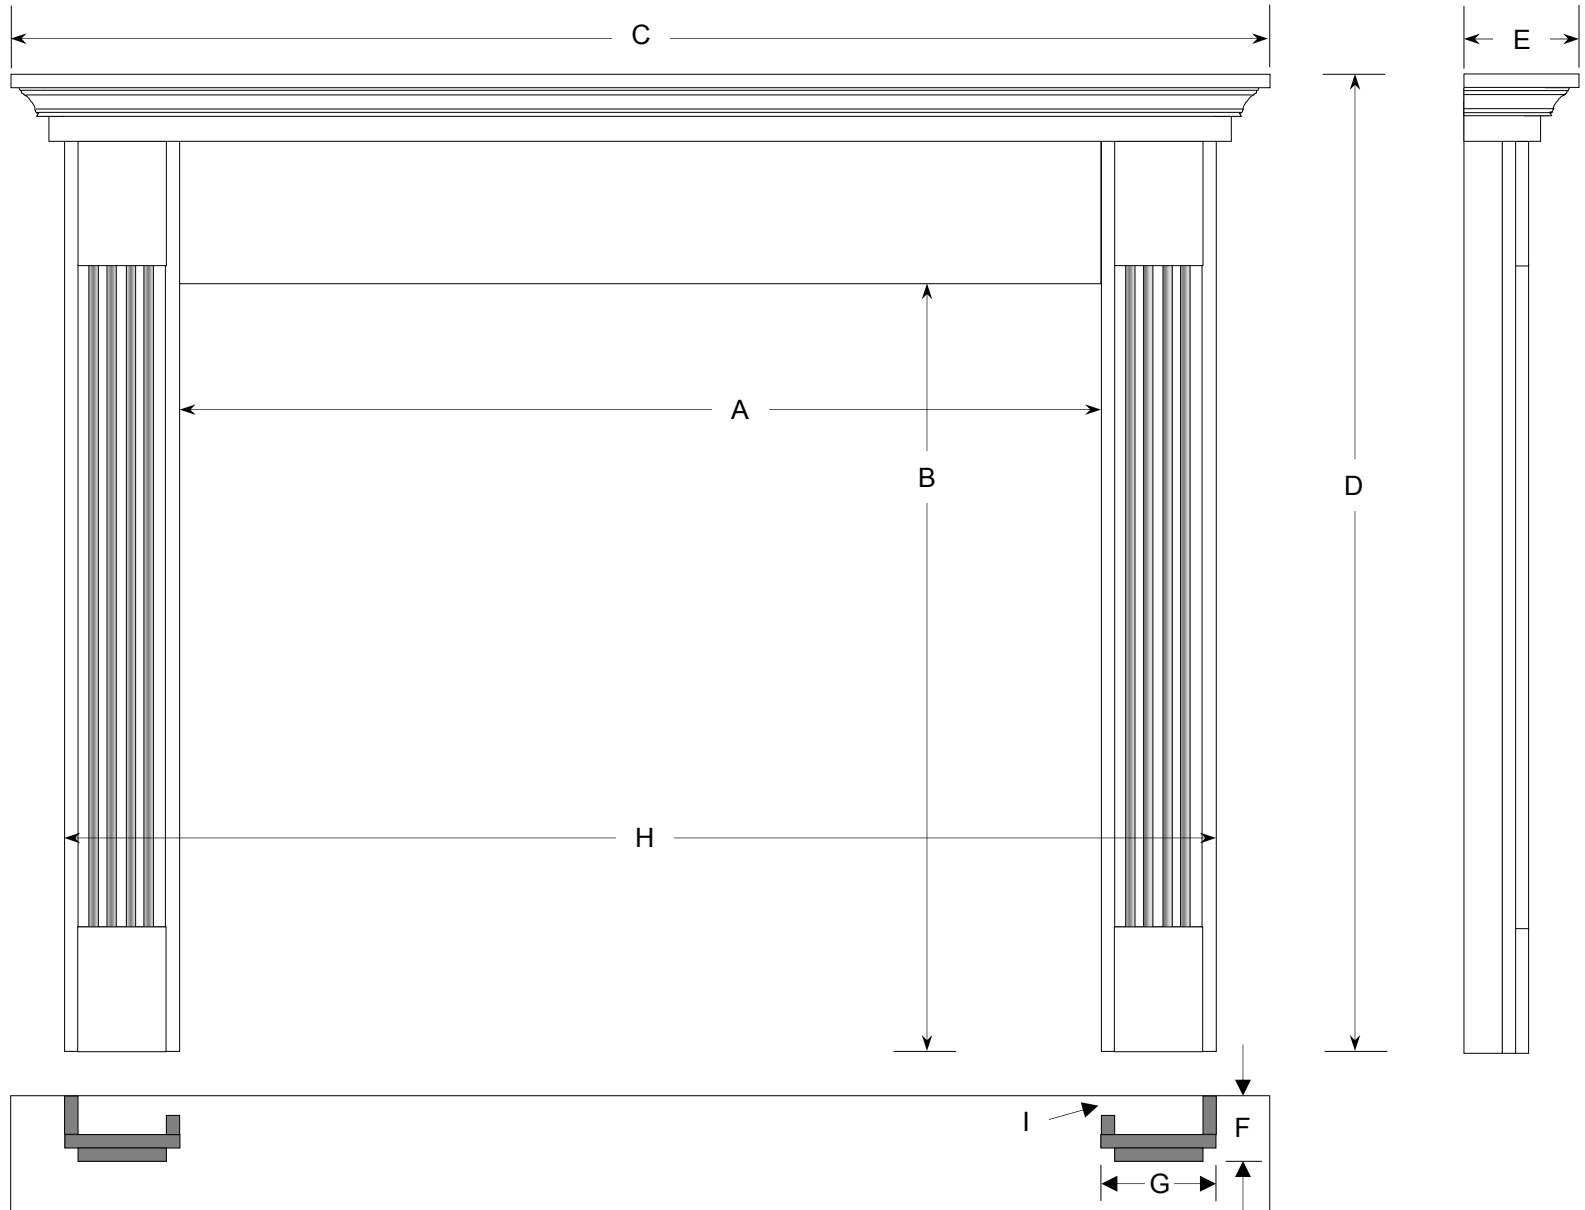

the Kirkland Full Surround Mantel - ARCHITECTURAL

WOOD DUCK MANUFACTURING

the Kirkland Flat Wall Cabinet with optional Hearth-Base – ARCHITECTURAL

WOOD DUCK MANUFACTURING

the Kirkland Corner Cabinet with optional Hearth-Base – ARCHITECTURAL