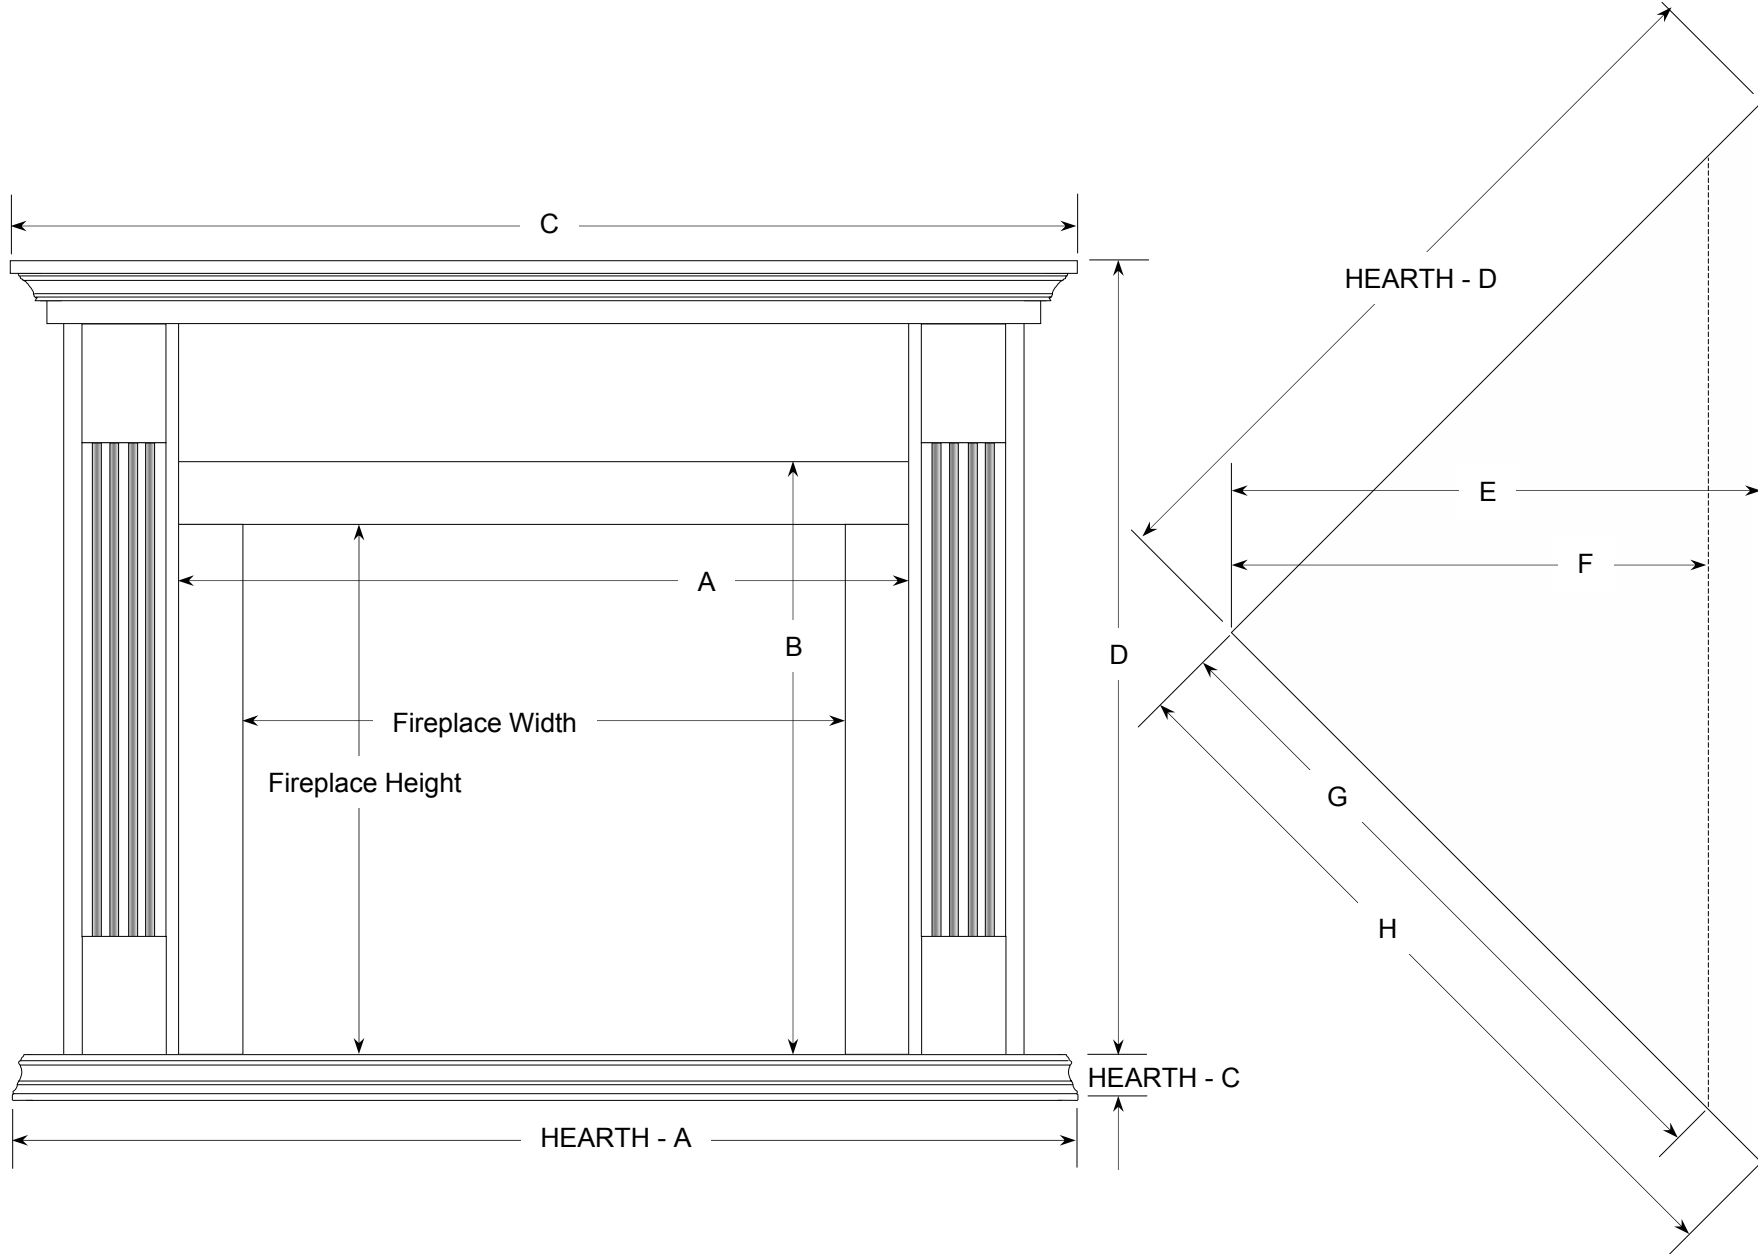

the Kirkland Corner Cabinet with optional Hearth-Base – ARCHITECTURAL

WOOD DUCK MANUFACTURING