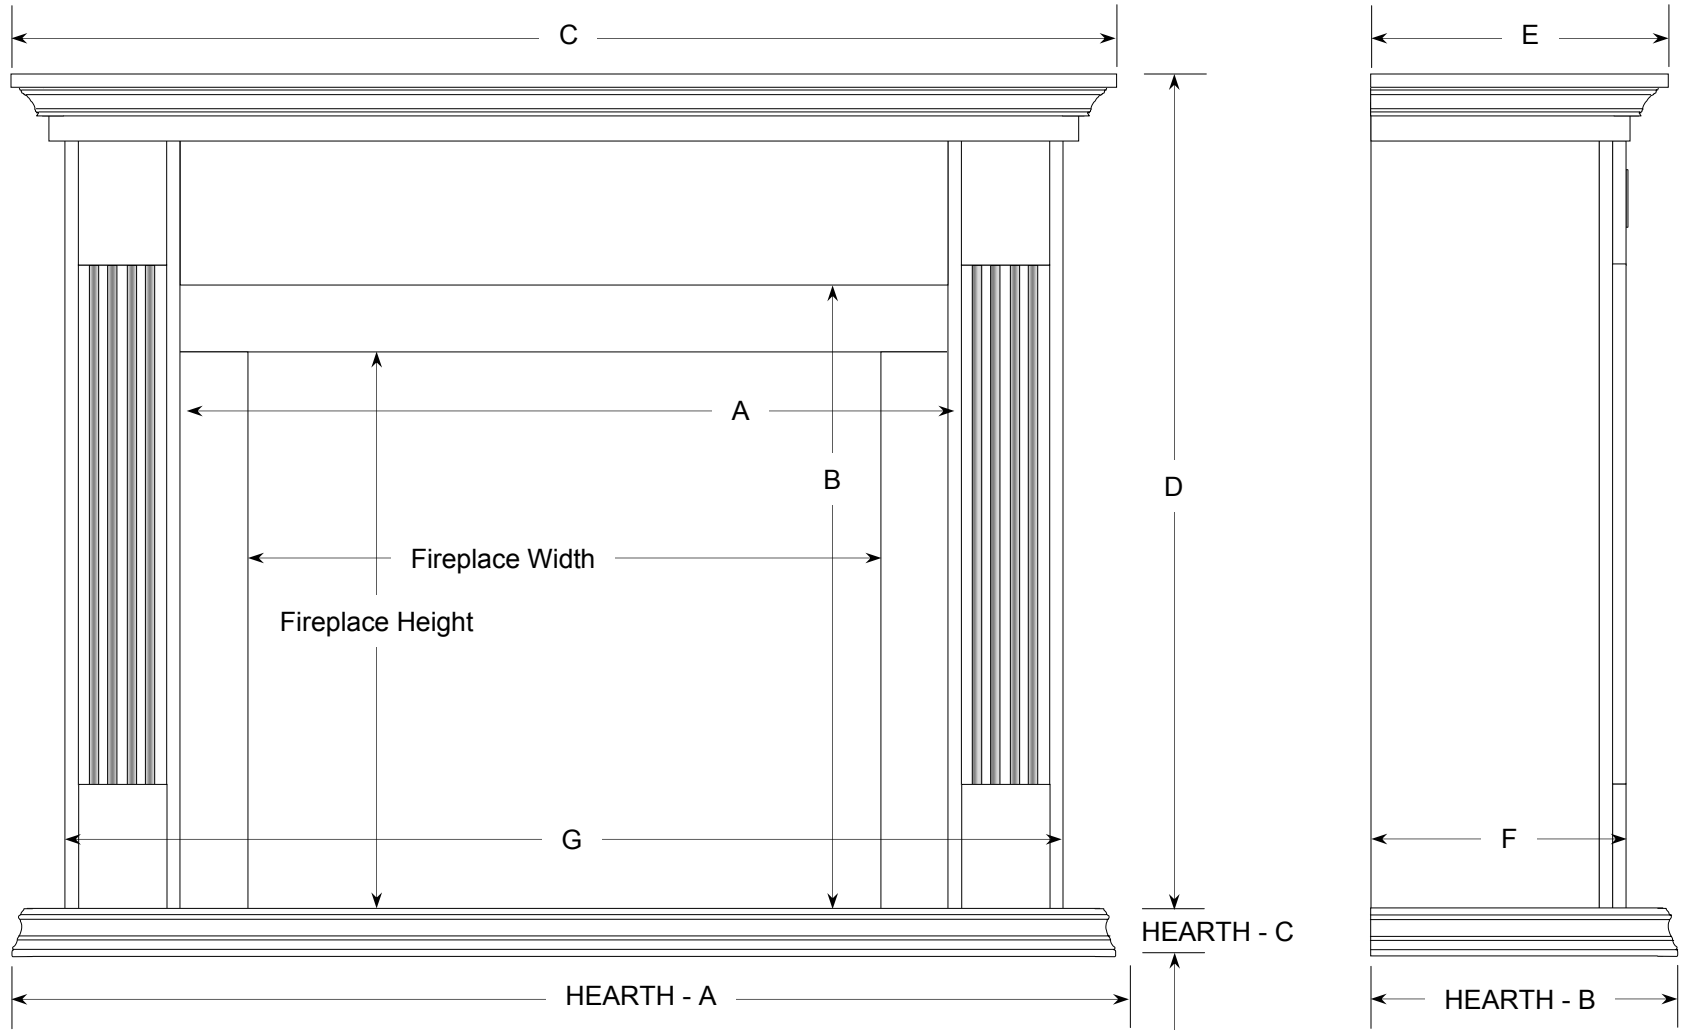

the Kirkland Full Surround Mantel - ARCHITECTURAL

WOOD DUCK MANUFACTURING

the Kirkland Flat Wall Cabinet with optional Hearth-Base – ARCHITECTURAL

WOOD DUCK MANUFACTURING

the Kirkland Corner Cabinet with optional Hearth-Base – ARCHITECTURAL