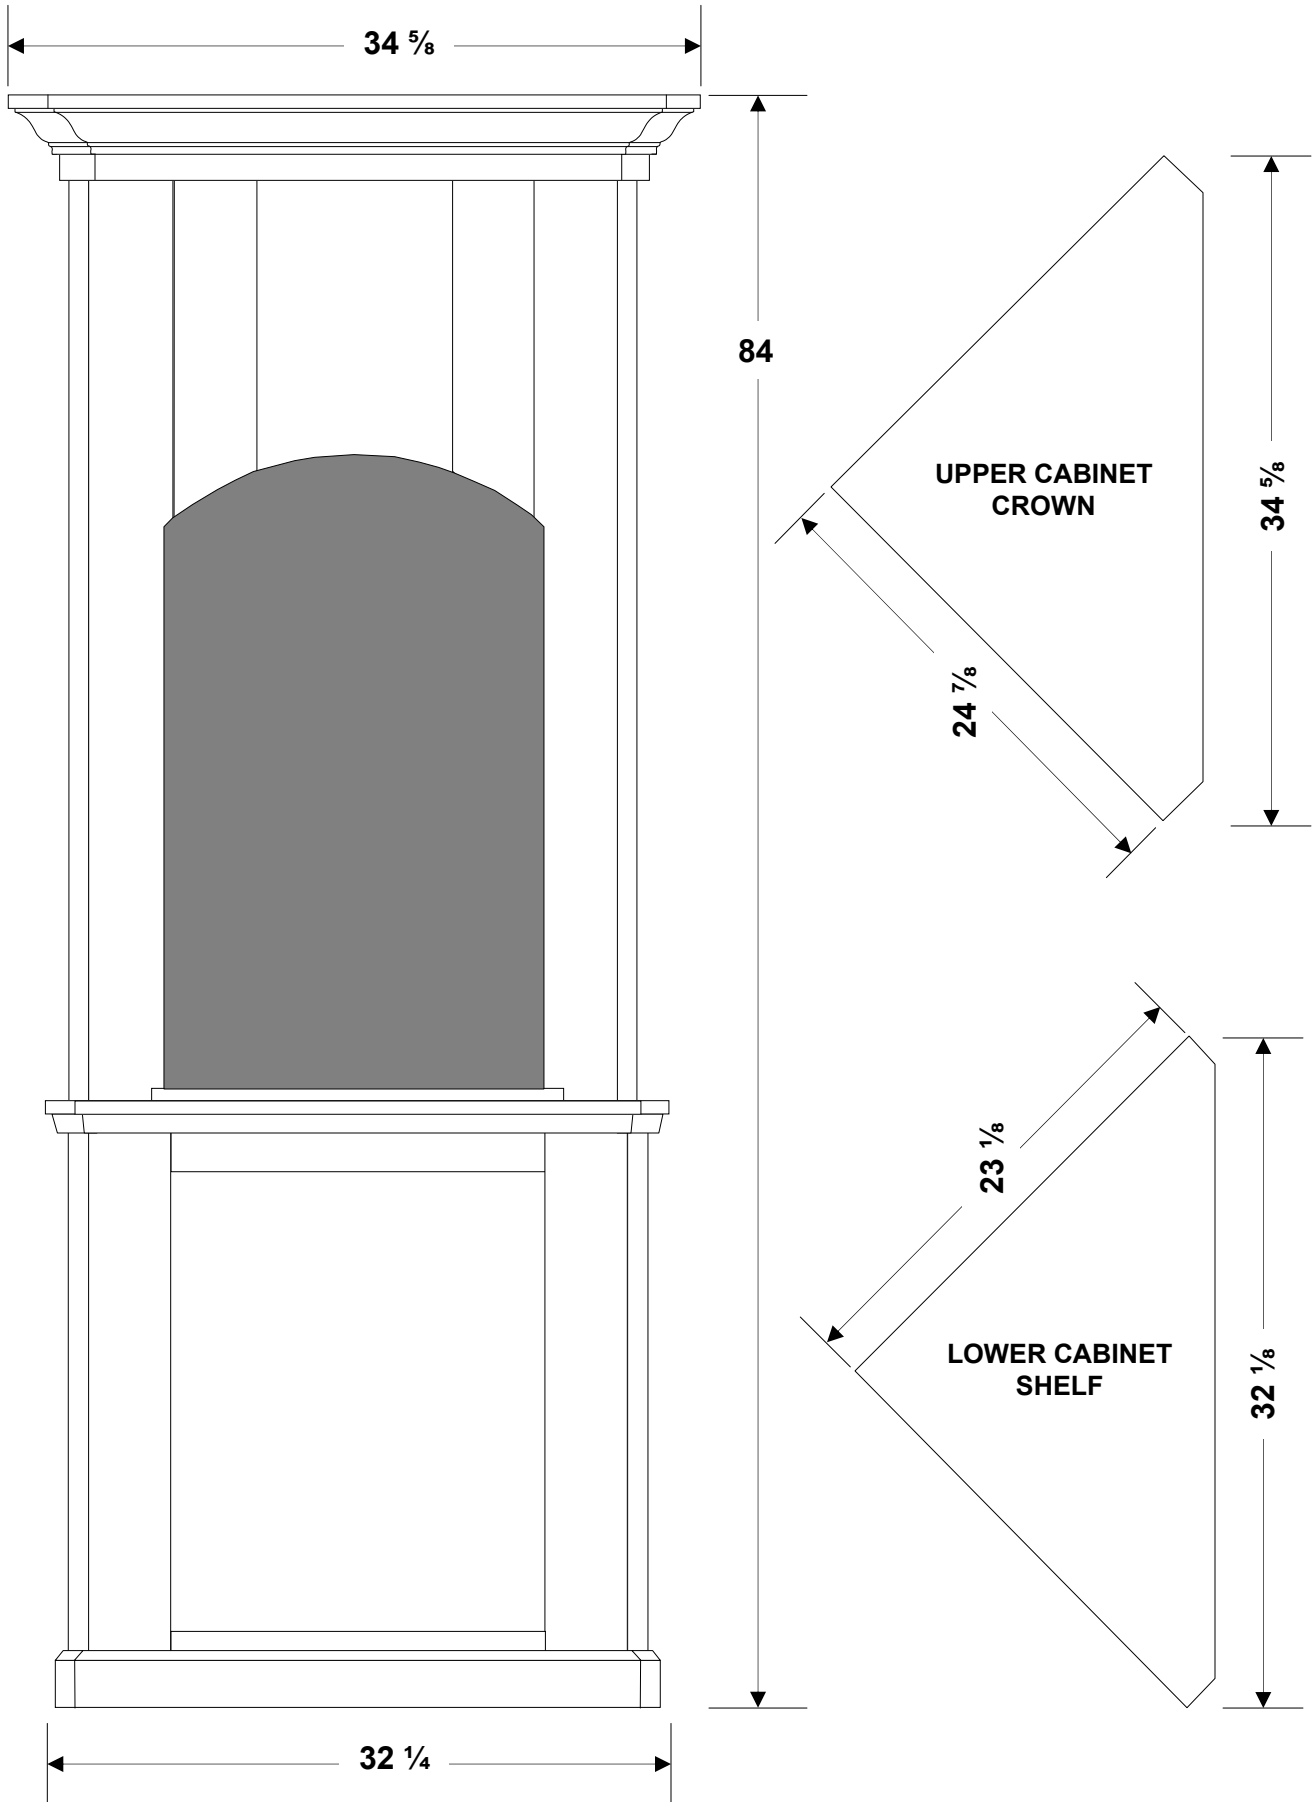

# The Haven Corner Cabinet Surround – ARCHITECTURAL

WOOD DUCK MANUFACTURING

# The Haven Flat Wall Cabinet Surround – ARCHITECTURAL

WOOD DUCK MANUFACTURING

# The Haven Corner Cabinet Surround – COMPONENTS

WOOD DUCK MANUFACTURING