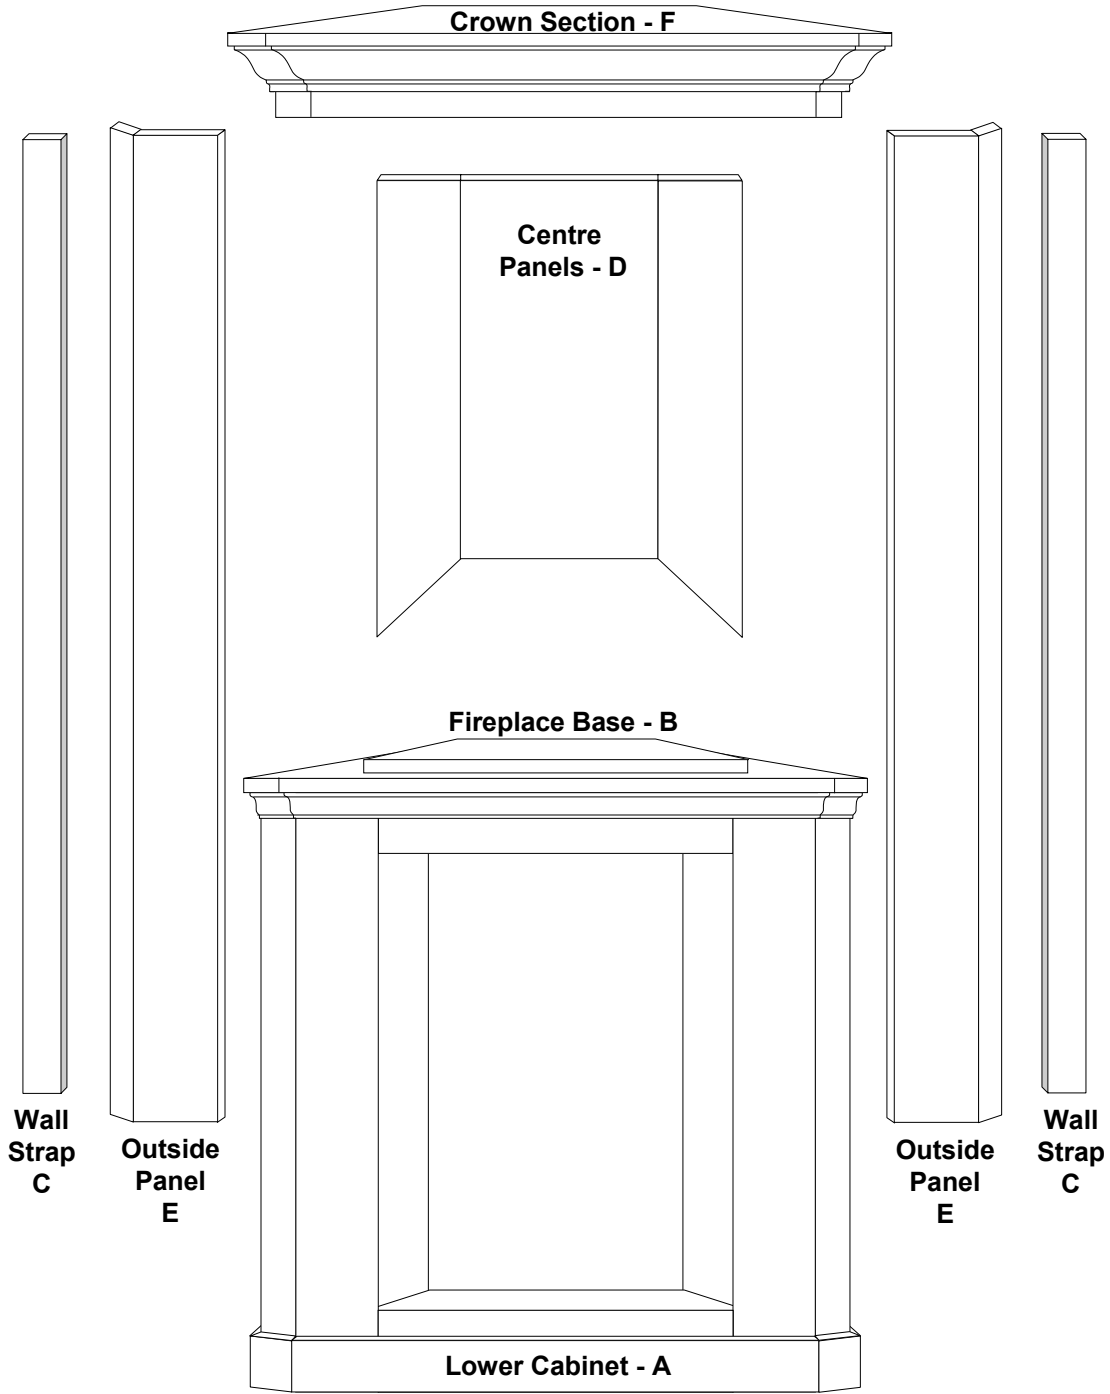

# The Haven Corner Cabinet Surround – ARCHITECTURAL

WOOD DUCK MANUFACTURING

# The Haven Flat Wall Cabinet Surround – ARCHITECTURAL

WOOD DUCK MANUFACTURING

# The Haven Corner Cabinet Surround – COMPONENTS

WOOD DUCK MANUFACTURING