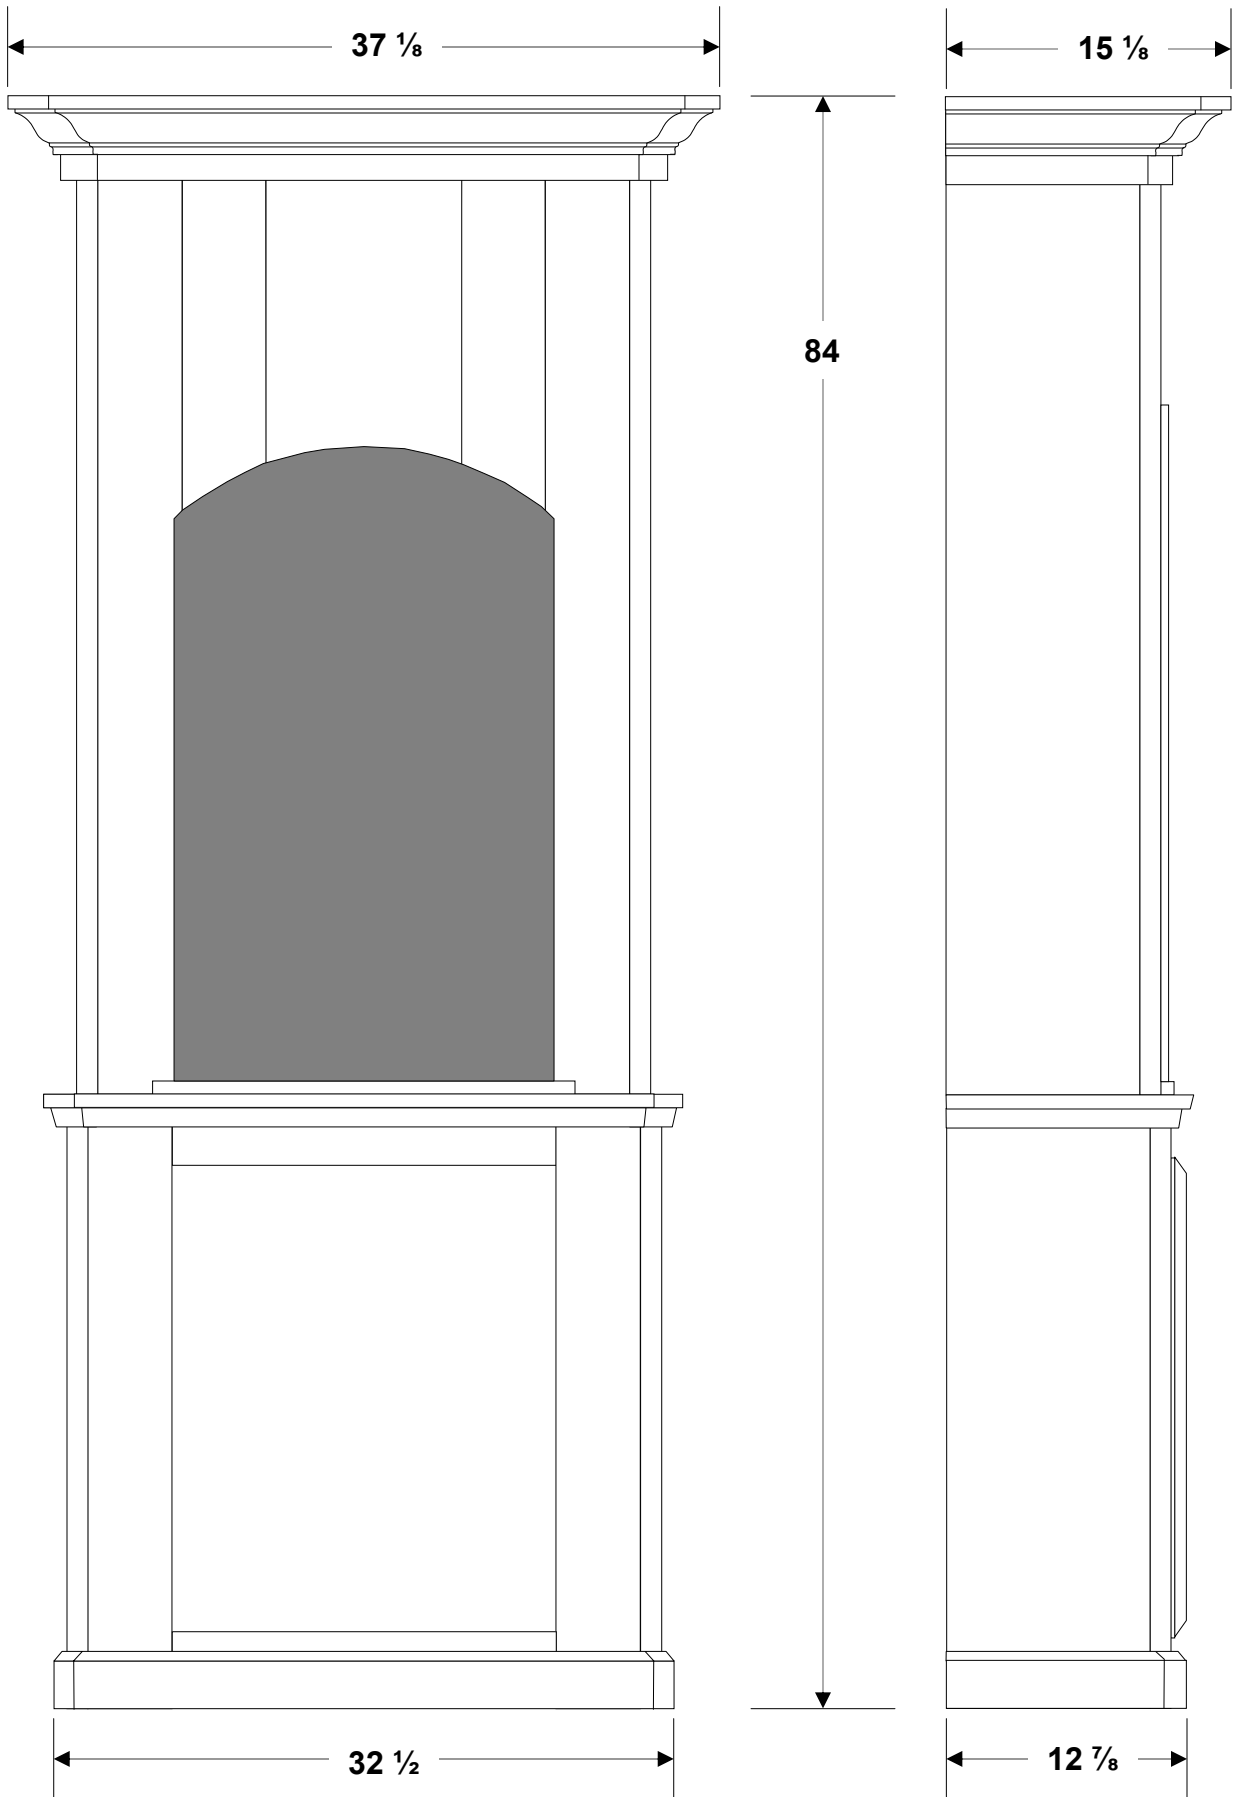

# The Haven Corner Cabinet Surround – ARCHITECTURAL

WOOD DUCK MANUFACTURING

# The Haven Flat Wall Cabinet Surround – ARCHITECTURAL

WOOD DUCK MANUFACTURING