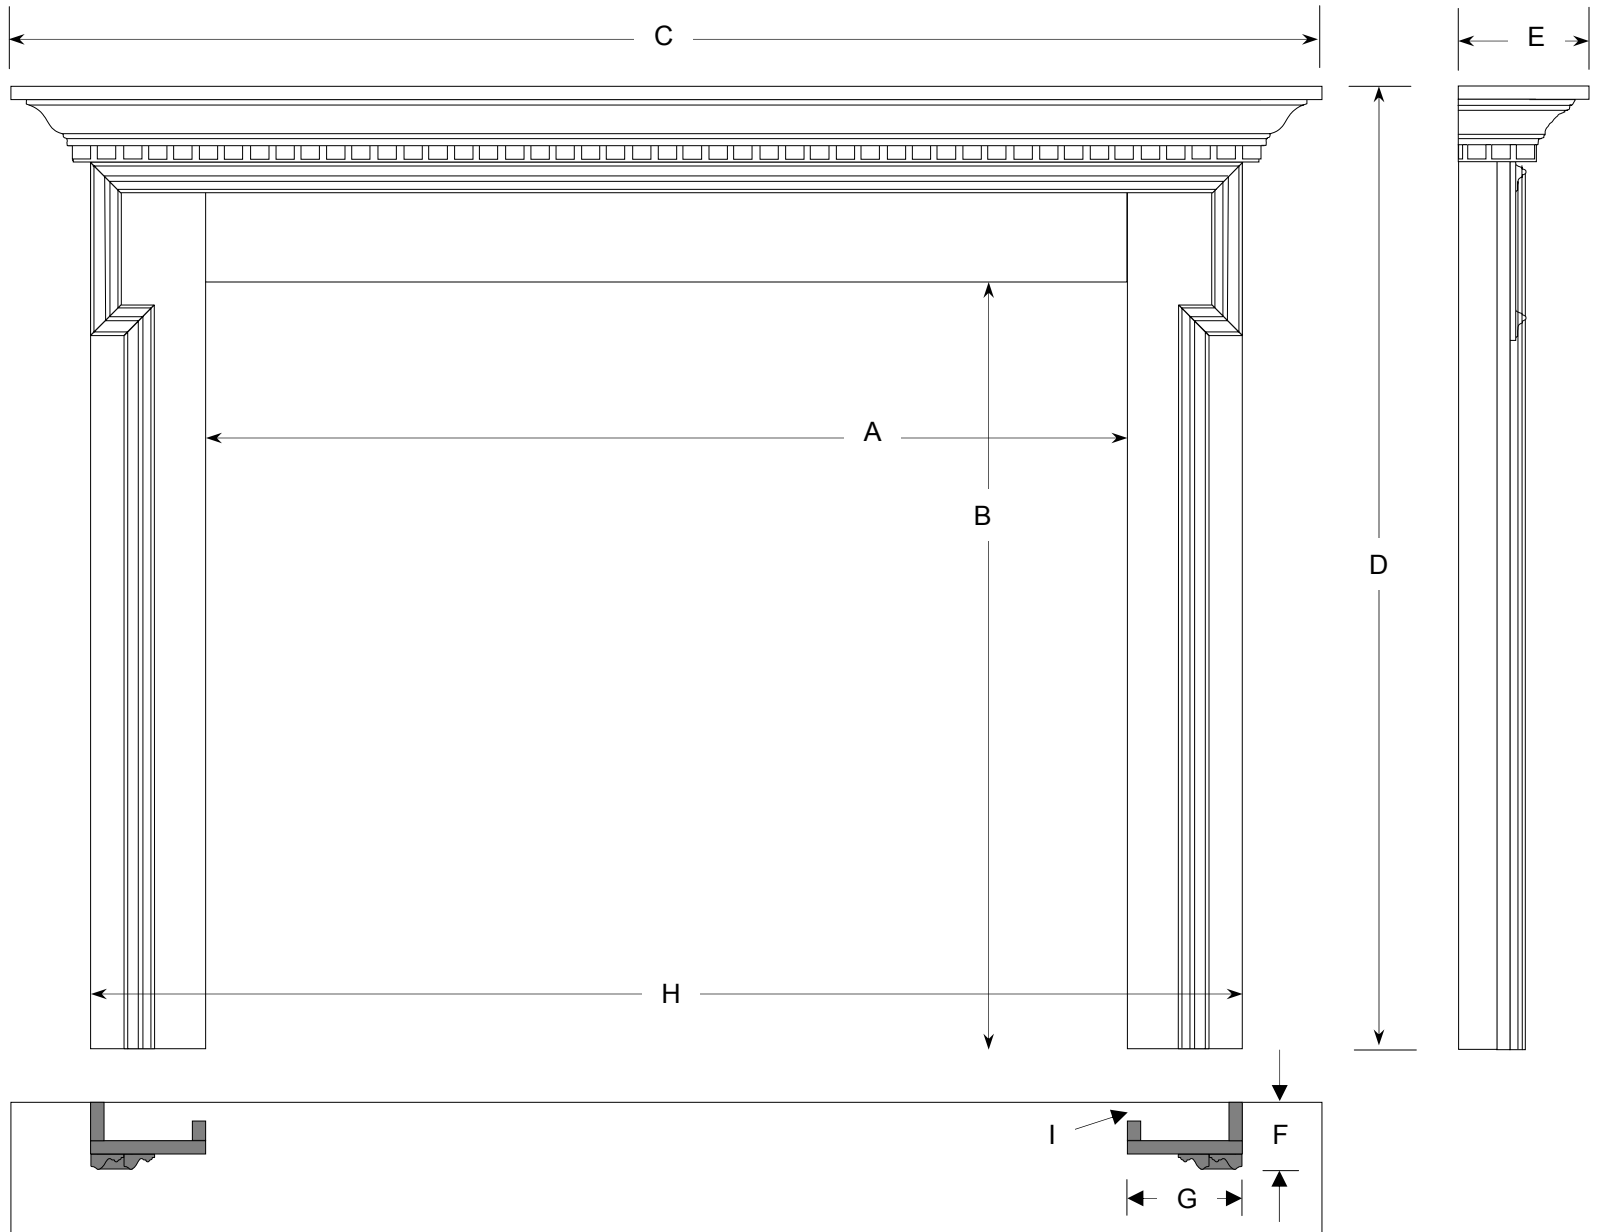

the Hastings Full Surround Mantel – ARCHITECTURAL

WOOD DUCK MANUFACTURING

the Hastings Flat Wall Cabinet with optional Hearth-Base – ARCHITECTURAL

WOOD DUCK MANUFACTURING

the Hastings Corner Cabinet with optional Hearth-Base – ARCHITECTURAL