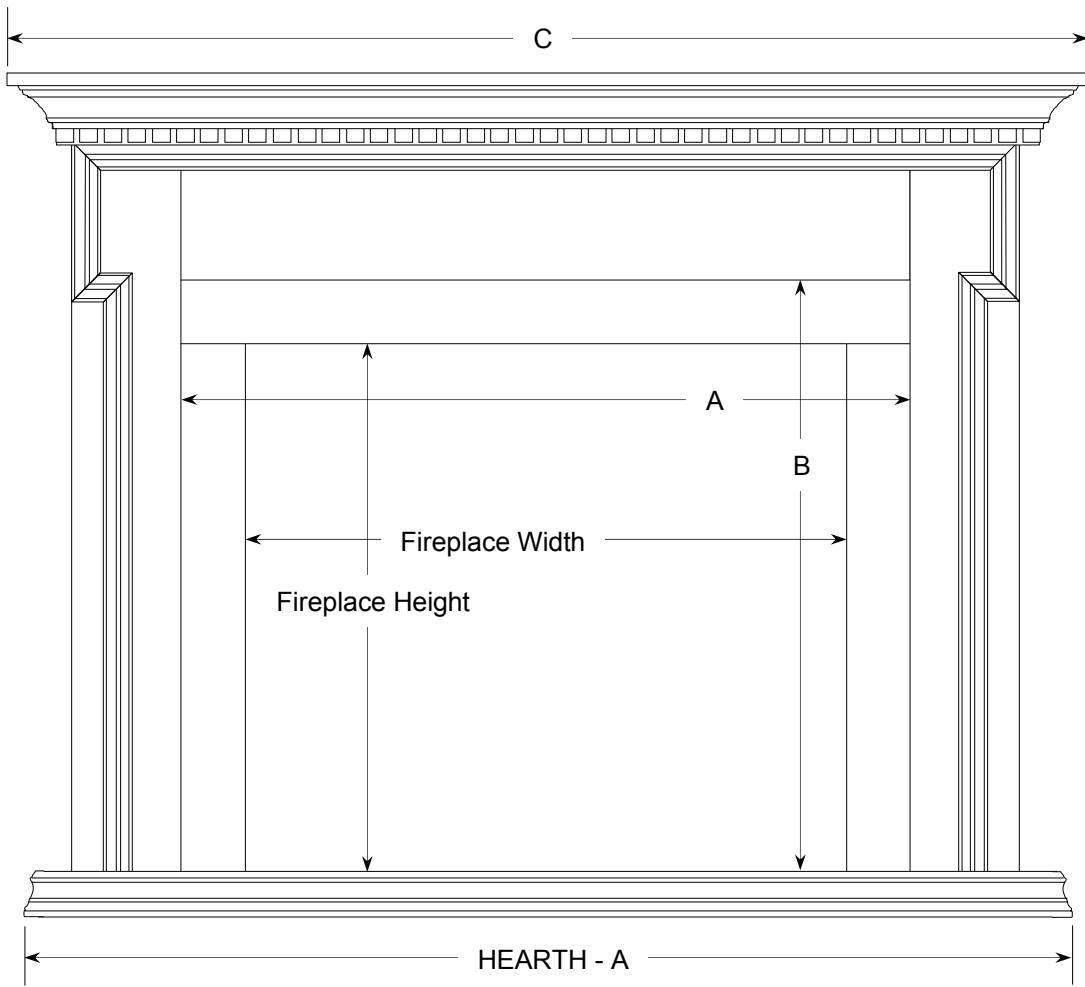

the Hastings Corner Cabinet with optional Hearth-Base – ARCHITECTURAL

WOOD DUCK MANUFACTURING