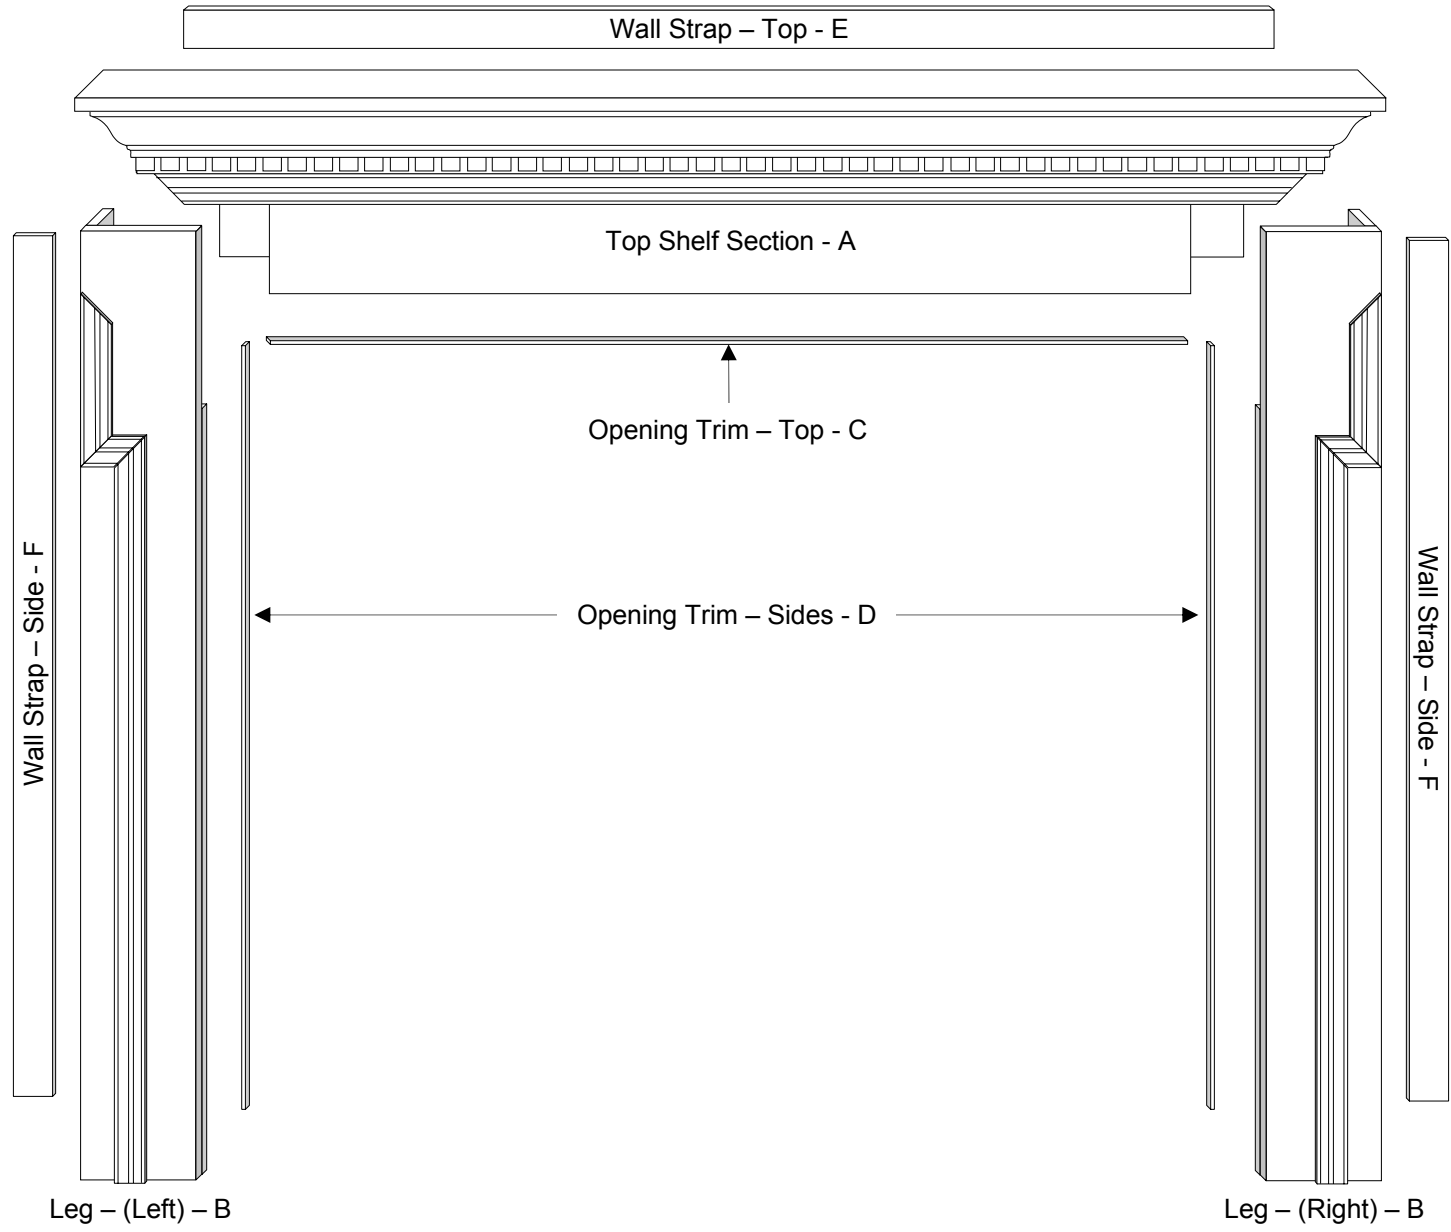

the Hastings Full Surround Mantel – ARCHITECTURAL

WOOD DUCK MANUFACTURING

the Hastings Flat Wall Cabinet with optional Hearth-Base – ARCHITECTURAL

WOOD DUCK MANUFACTURING

the Hastings Corner Cabinet with optional Hearth-Base – ARCHITECTURAL

WOOD DUCK MANUFACTURING

the Hastings Full Surround Mantel – COMPONENTS

WOOD DUCK MANUFACTURING

the Hastings Flat Wall Cabinet with optional Hearth-Base – COMPONENTS

WOOD DUCK MANUFACTURING

the Hastings Corner Cabinet with optional Hearth-Base – COMPONENTS