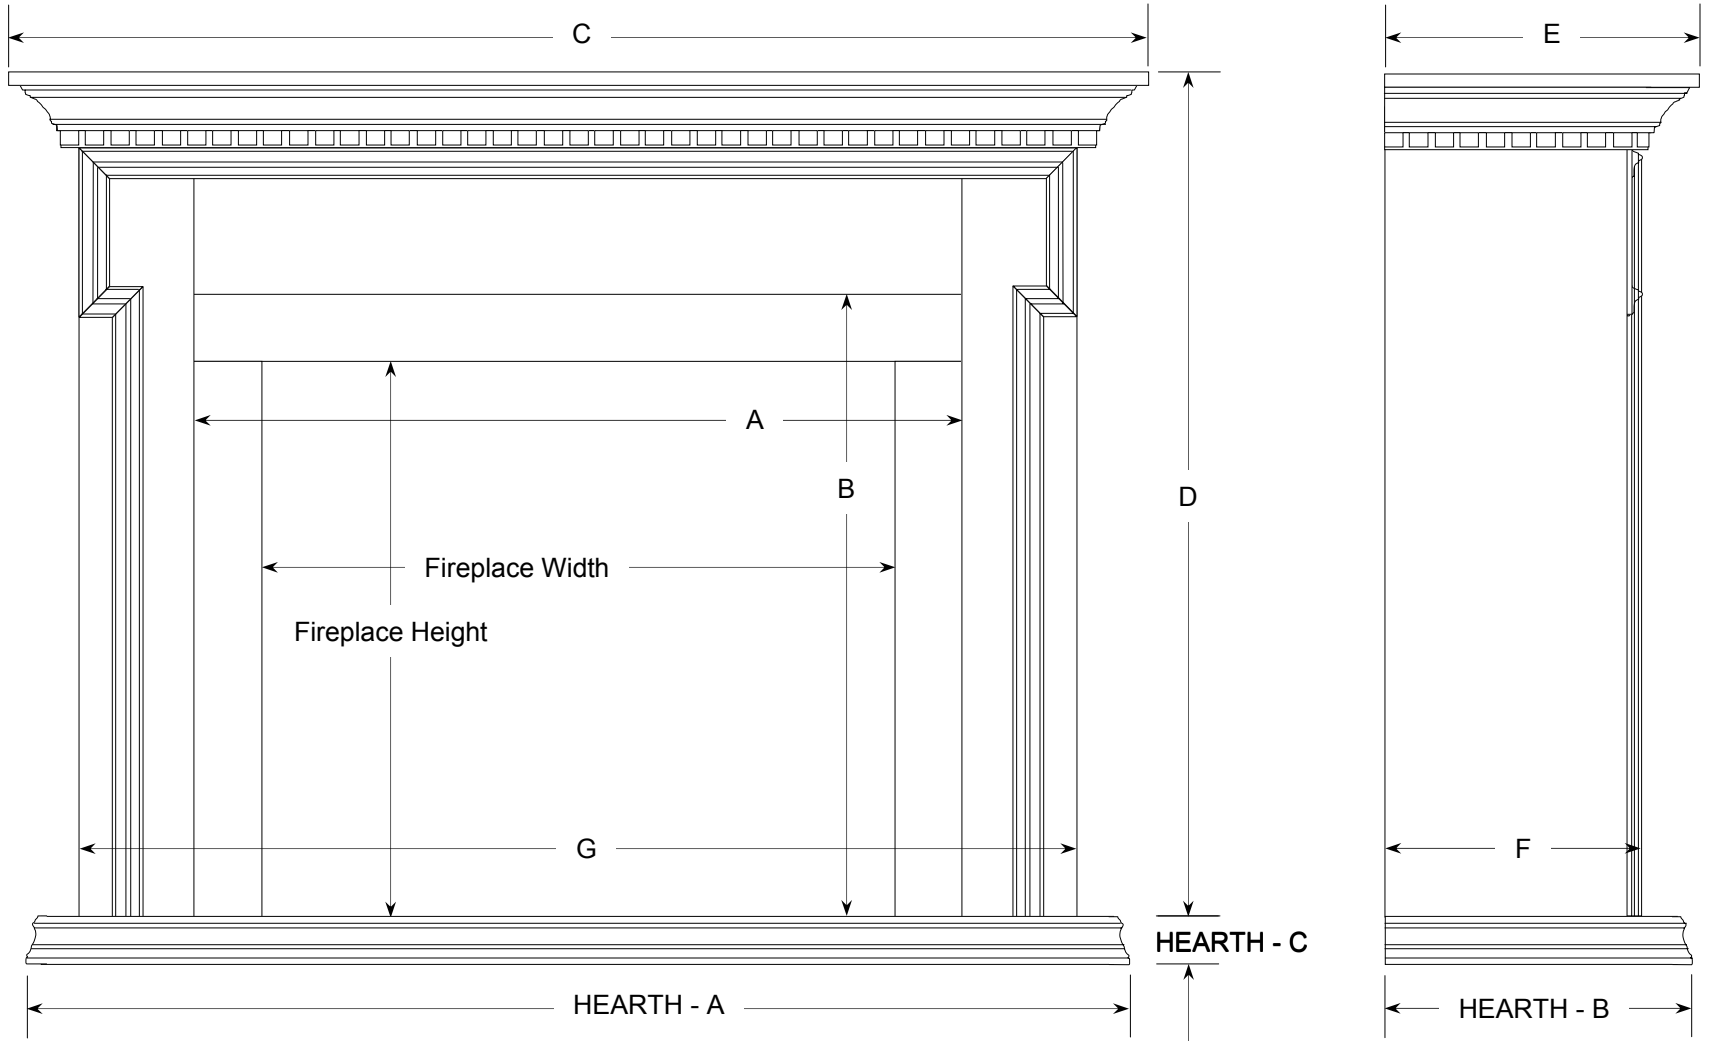

the Hastings Full Surround Mantel – ARCHITECTURAL

WOOD DUCK MANUFACTURING

the Hastings Flat Wall Cabinet with optional Hearth-Base – ARCHITECTURAL

WOOD DUCK MANUFACTURING

the Hastings Corner Cabinet with optional Hearth-Base – ARCHITECTURAL