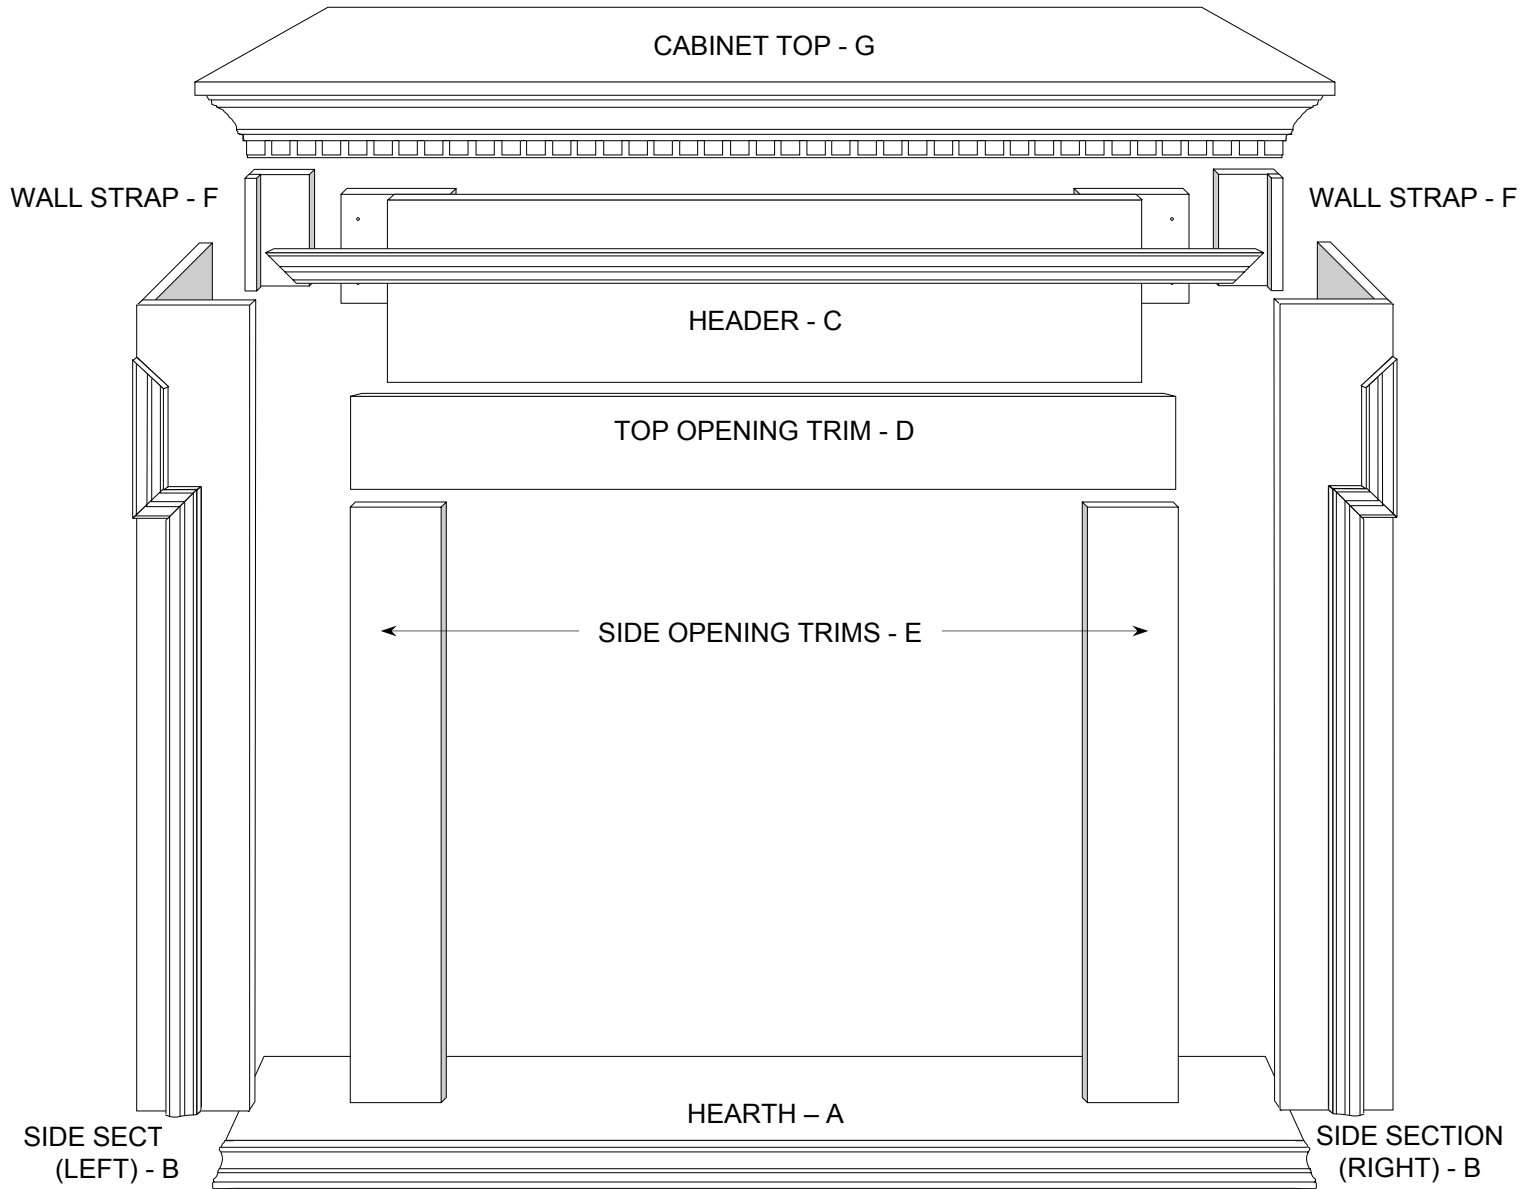

WOOD DUCK MANUFACTURING

the Hastings Full Surround Mantel – COMPONENTS

WOOD DUCK MANUFACTURING

the Hastings Flat Wall Cabinet with optional Hearth-Base – COMPONENTS

WOOD DUCK MANUFACTURING

the Hastings Corner Cabinet with optional Hearth-Base – COMPONENTS