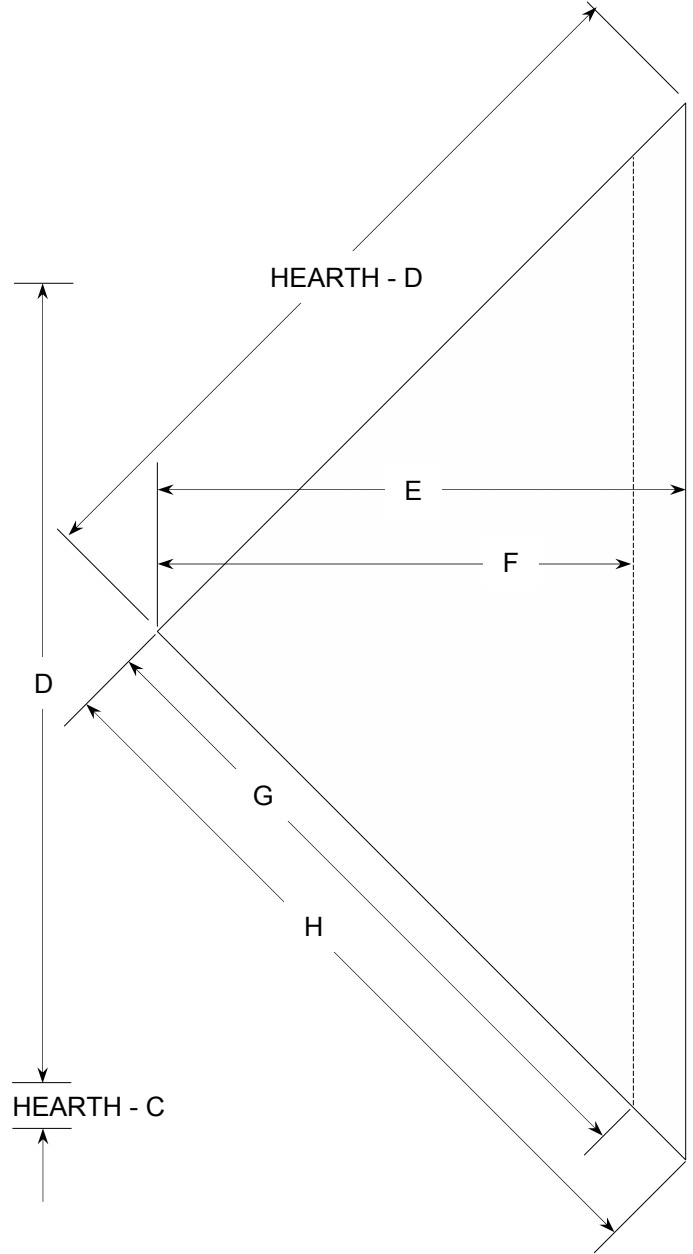

the Hastings Corner Cabinet with optional Hearth-Base – ARCHITECTURAL

WOOD DUCK MANUFACTURING