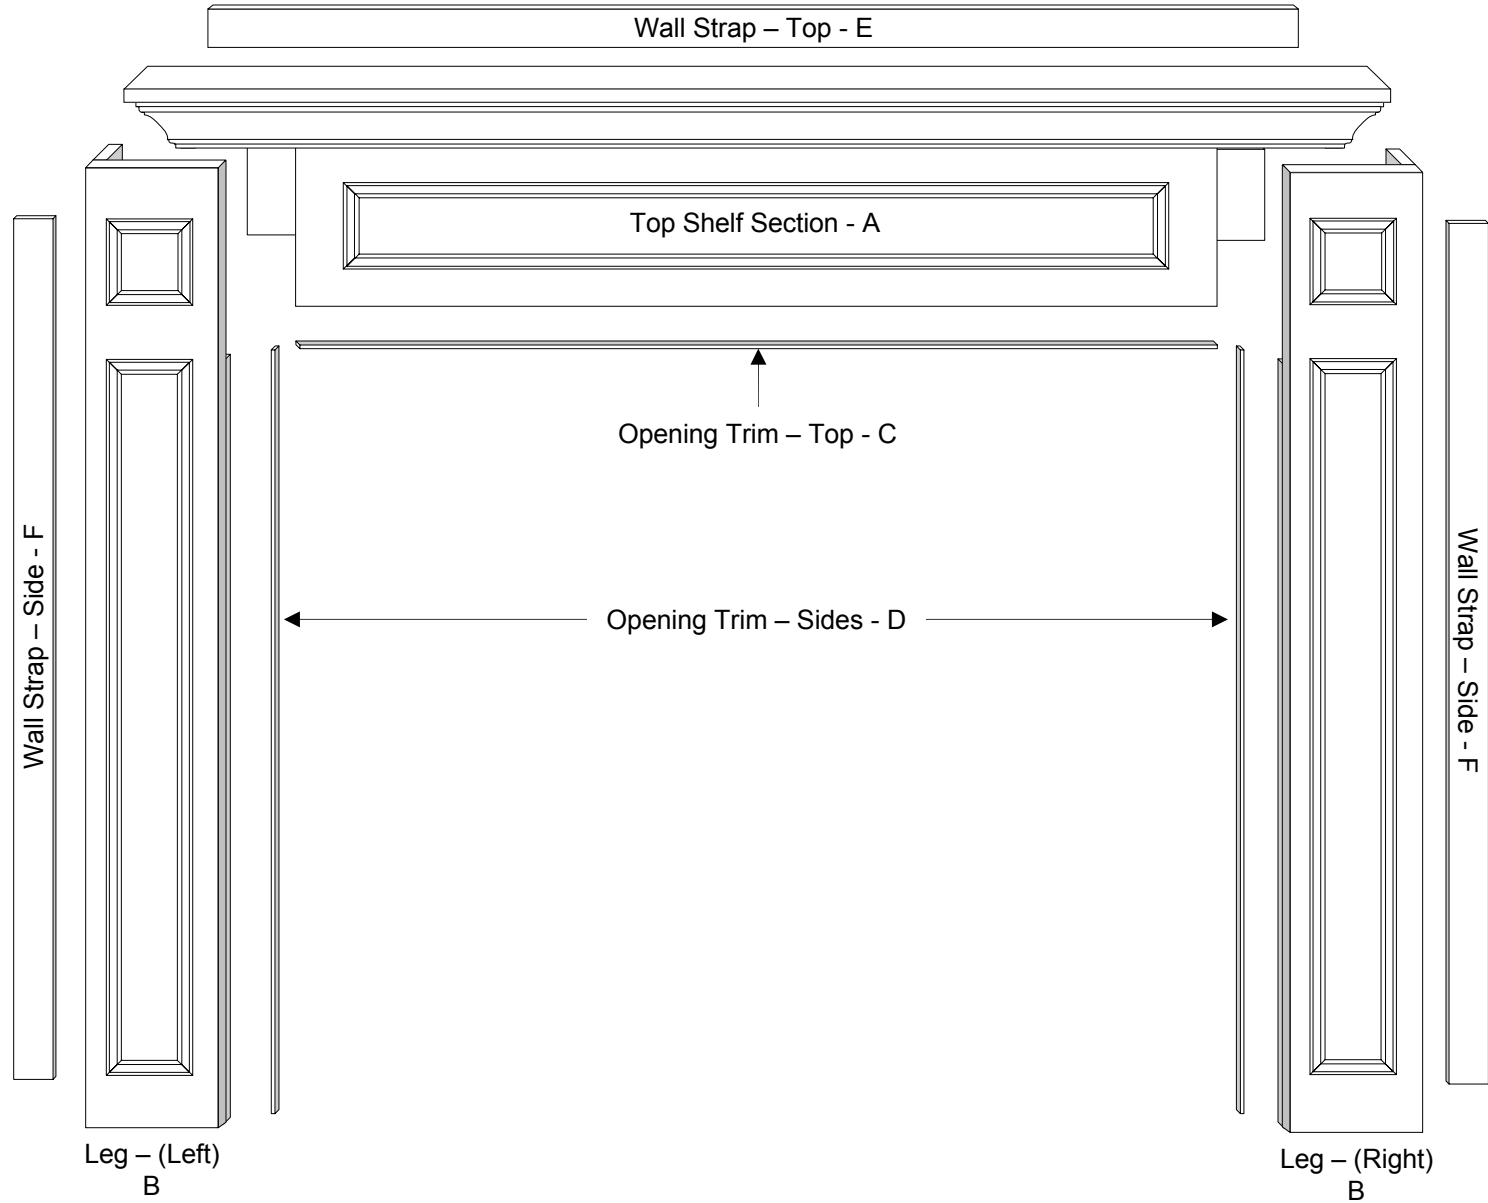

the Glengarry Full Surround Mantel – ARCHITECTURAL

WOOD DUCK MANUFACTURING

the Glengarry Flat Wall Cabinet with optional Hearth-Base – ARCHITECTURAL

WOOD DUCK MANUFACTURING

the Glengarry Corner Cabinet with optional Hearth-Base – ARCHITECTURAL

WOOD DUCK MANUFACTURING

the Glengarry Full Surround Mantel – COMPONENTS

WOOD DUCK MANUFACTURING

the Glengarry Flat Wall Cabinet with optional Hearth-Base – COMPONENTS

WOOD DUCK MANUFACTURING

the Glengarry Corner Cabinet with optional Hearth-Base – COMPONENTS