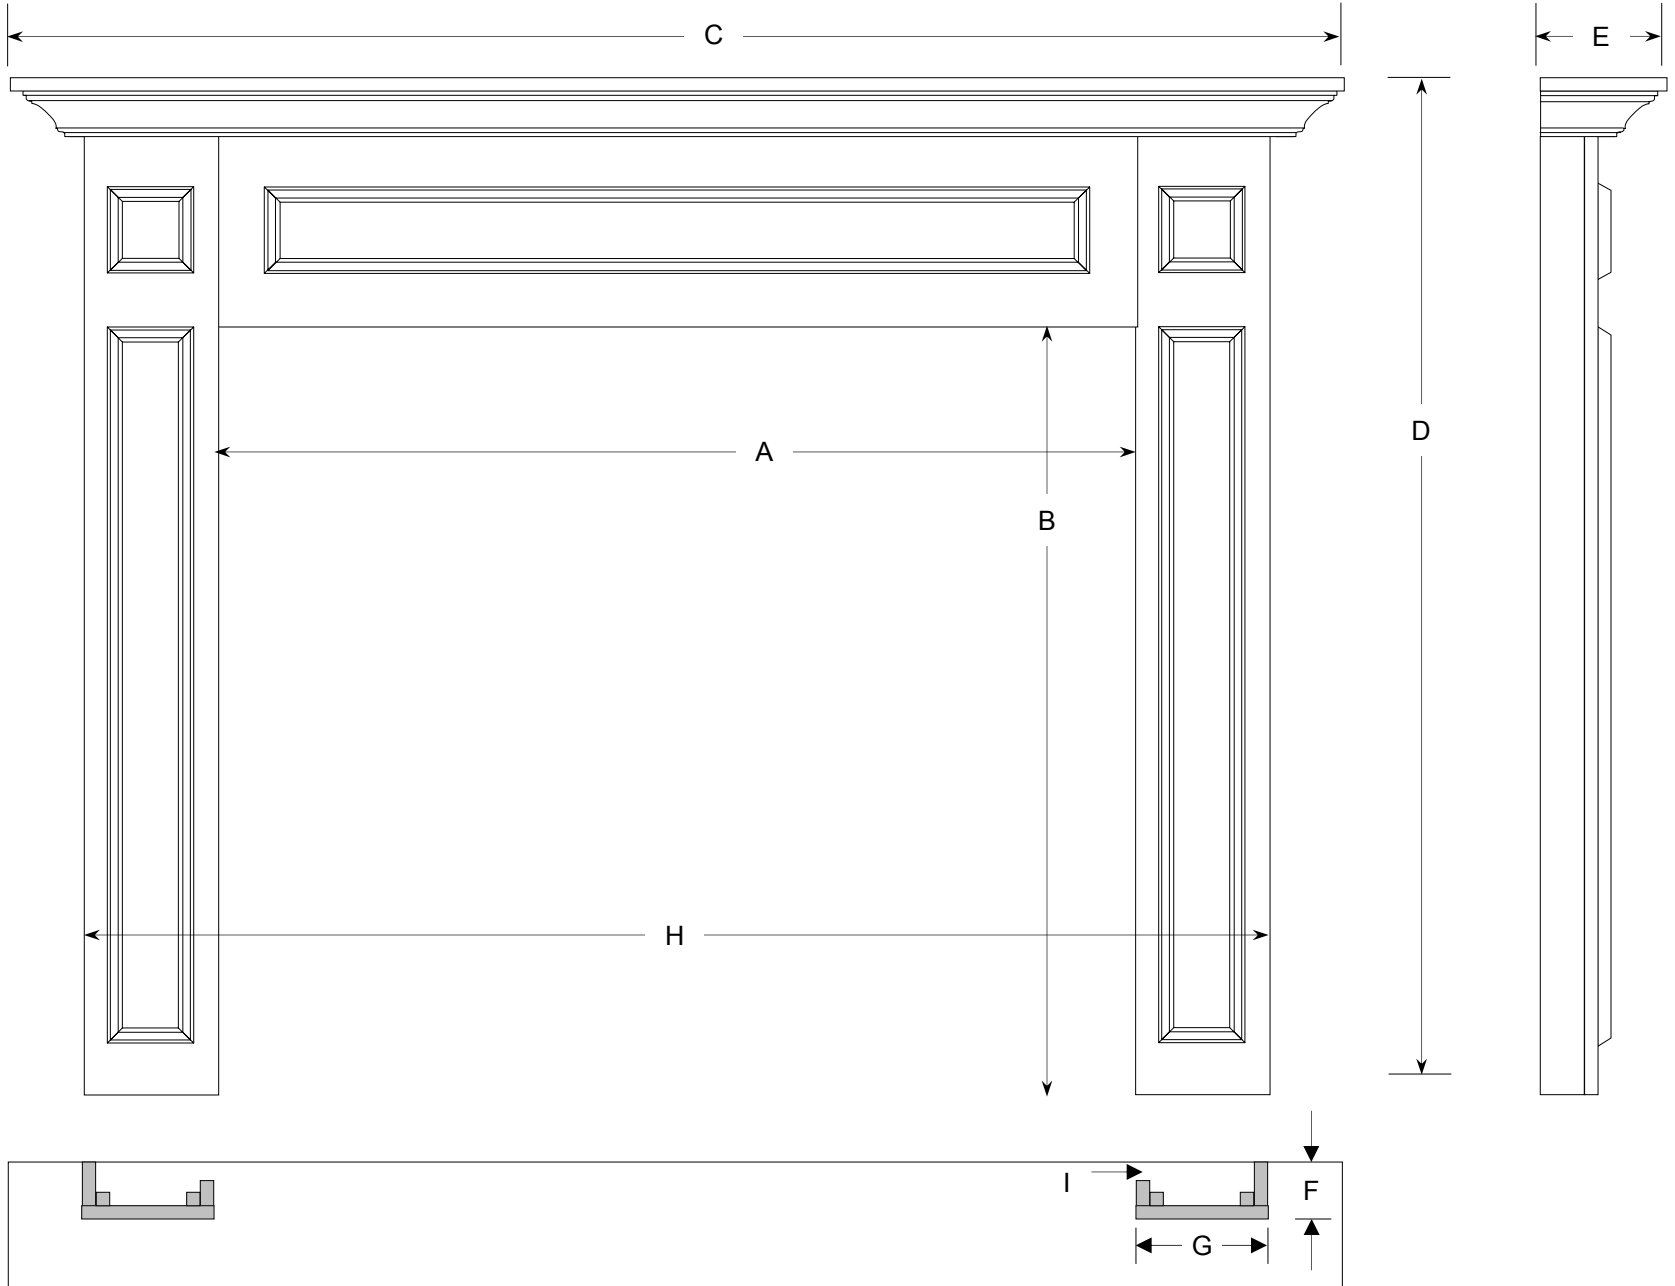

the Glengarry Full Surround Mantel – ARCHITECTURAL

WOOD DUCK MANUFACTURING

the Glengarry Flat Wall Cabinet with optional Hearth-Base – ARCHITECTURAL

WOOD DUCK MANUFACTURING

the Glengarry Corner Cabinet with optional Hearth-Base – ARCHITECTURAL