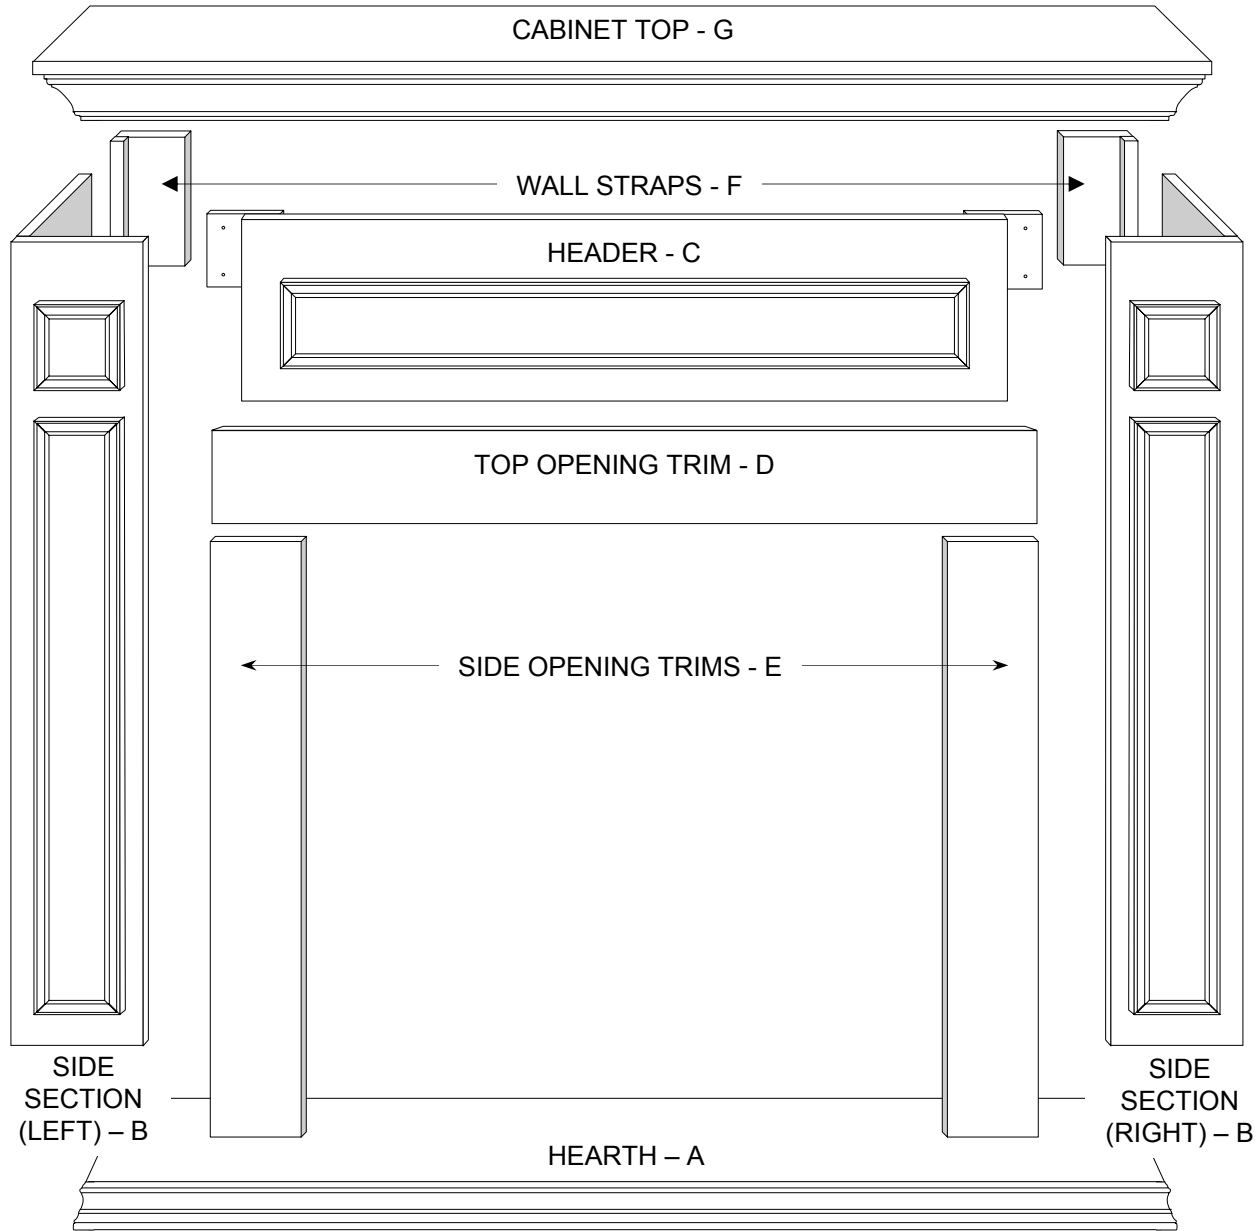

the Glengarry Full Surround Mantel – ARCHITECTURAL

WOOD DUCK MANUFACTURING

the Glengarry Flat Wall Cabinet with optional Hearth-Base – ARCHITECTURAL

WOOD DUCK MANUFACTURING

the Glengarry Corner Cabinet with optional Hearth-Base – ARCHITECTURAL

WOOD DUCK MANUFACTURING

the Glengarry Full Surround Mantel – COMPONENTS

WOOD DUCK MANUFACTURING

the Glengarry Flat Wall Cabinet with optional Hearth-Base – COMPONENTS

WOOD DUCK MANUFACTURING

the Glengarry Corner Cabinet with optional Hearth-Base – COMPONENTS