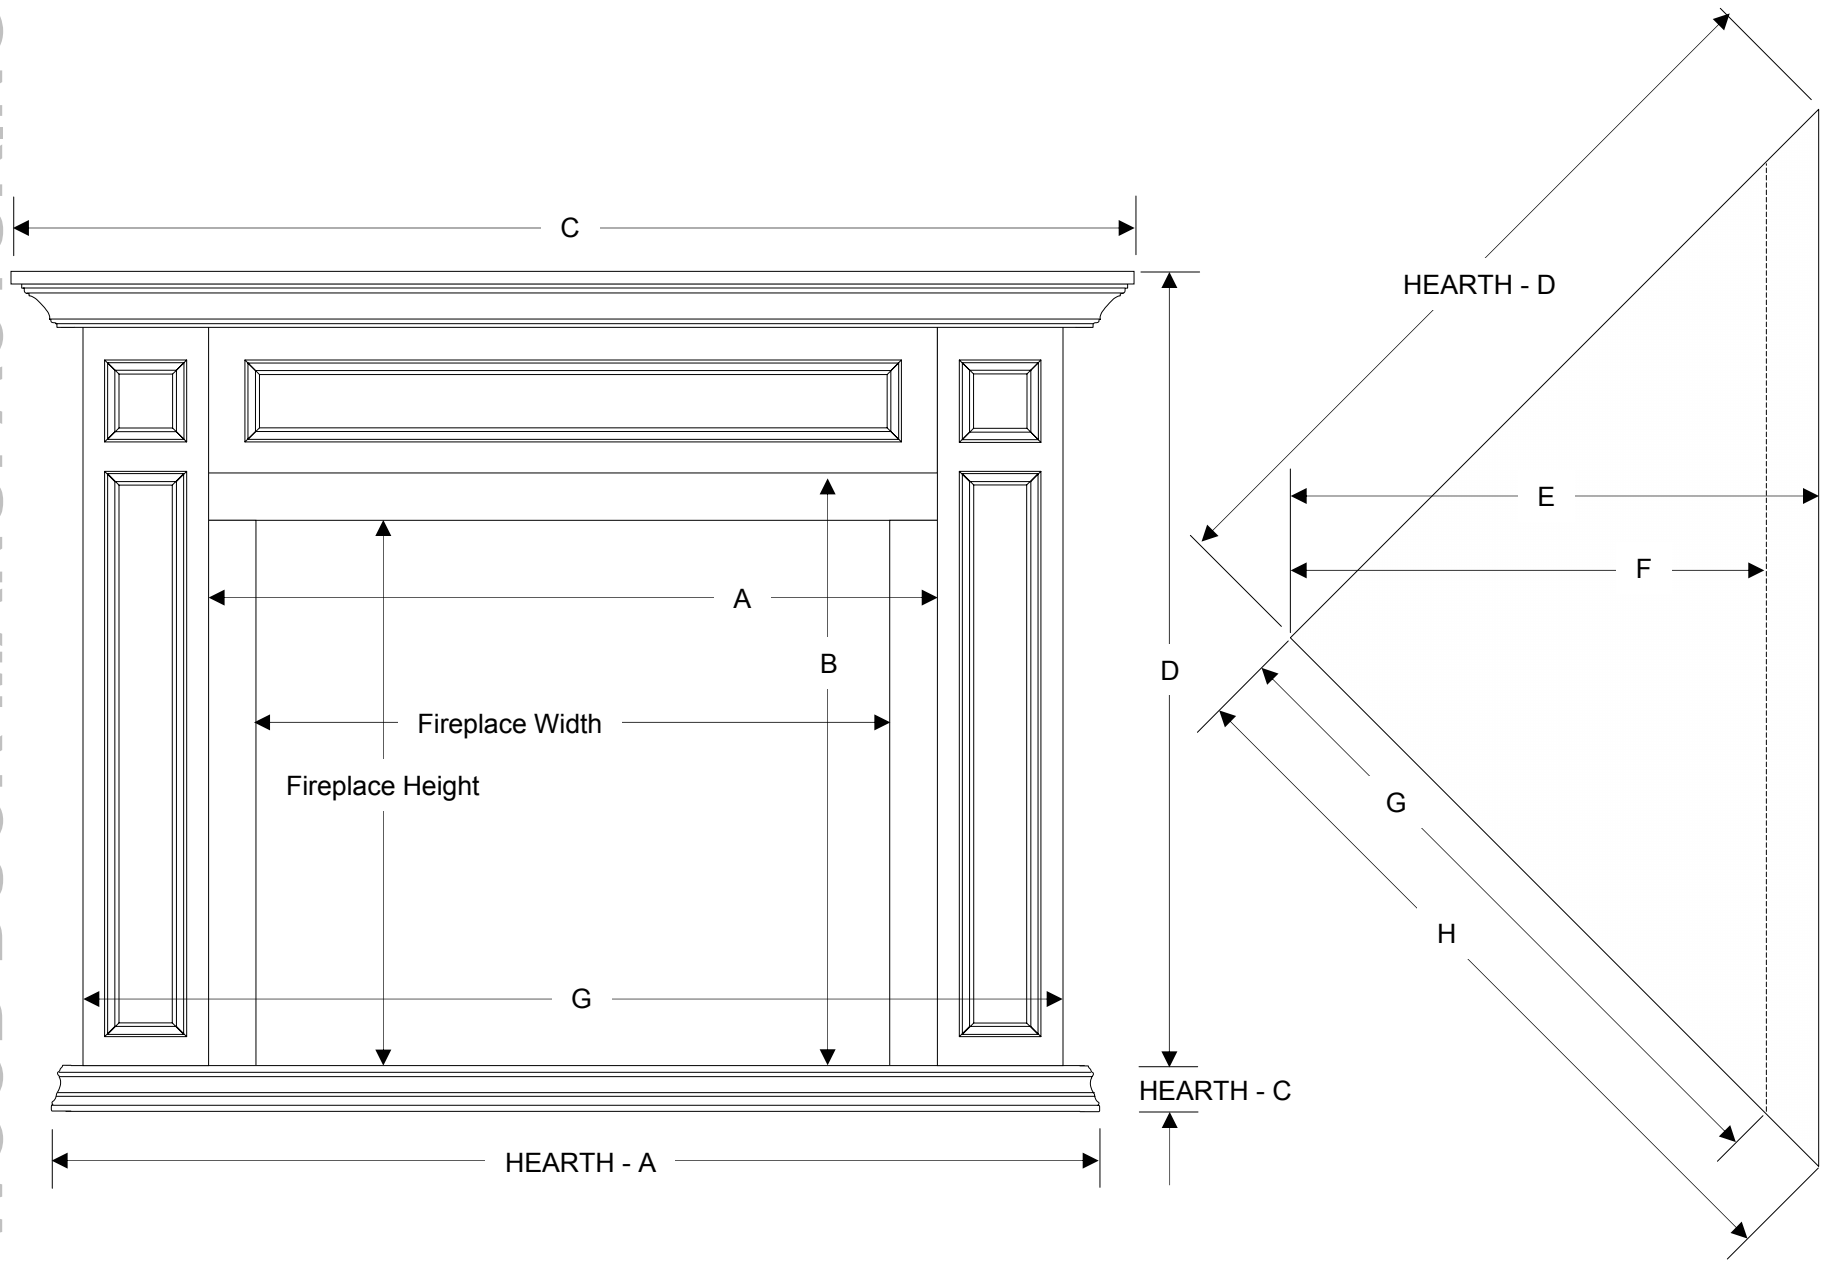

the Glengarry Full Surround Mantel – ARCHITECTURAL

WOOD DUCK MANUFACTURING

the Glengarry Flat Wall Cabinet with optional Hearth-Base – ARCHITECTURAL

WOOD DUCK MANUFACTURING

the Glengarry Corner Cabinet with optional Hearth-Base – ARCHITECTURAL

WOOD DUCK MANUFACTURING

the Glengarry Full Surround Mantel – COMPONENTS

WOOD DUCK MANUFACTURING

the Glengarry Flat Wall Cabinet with optional Hearth-Base – COMPONENTS

WOOD DUCK MANUFACTURING

the Glengarry Corner Cabinet with optional Hearth-Base – COMPONENTS