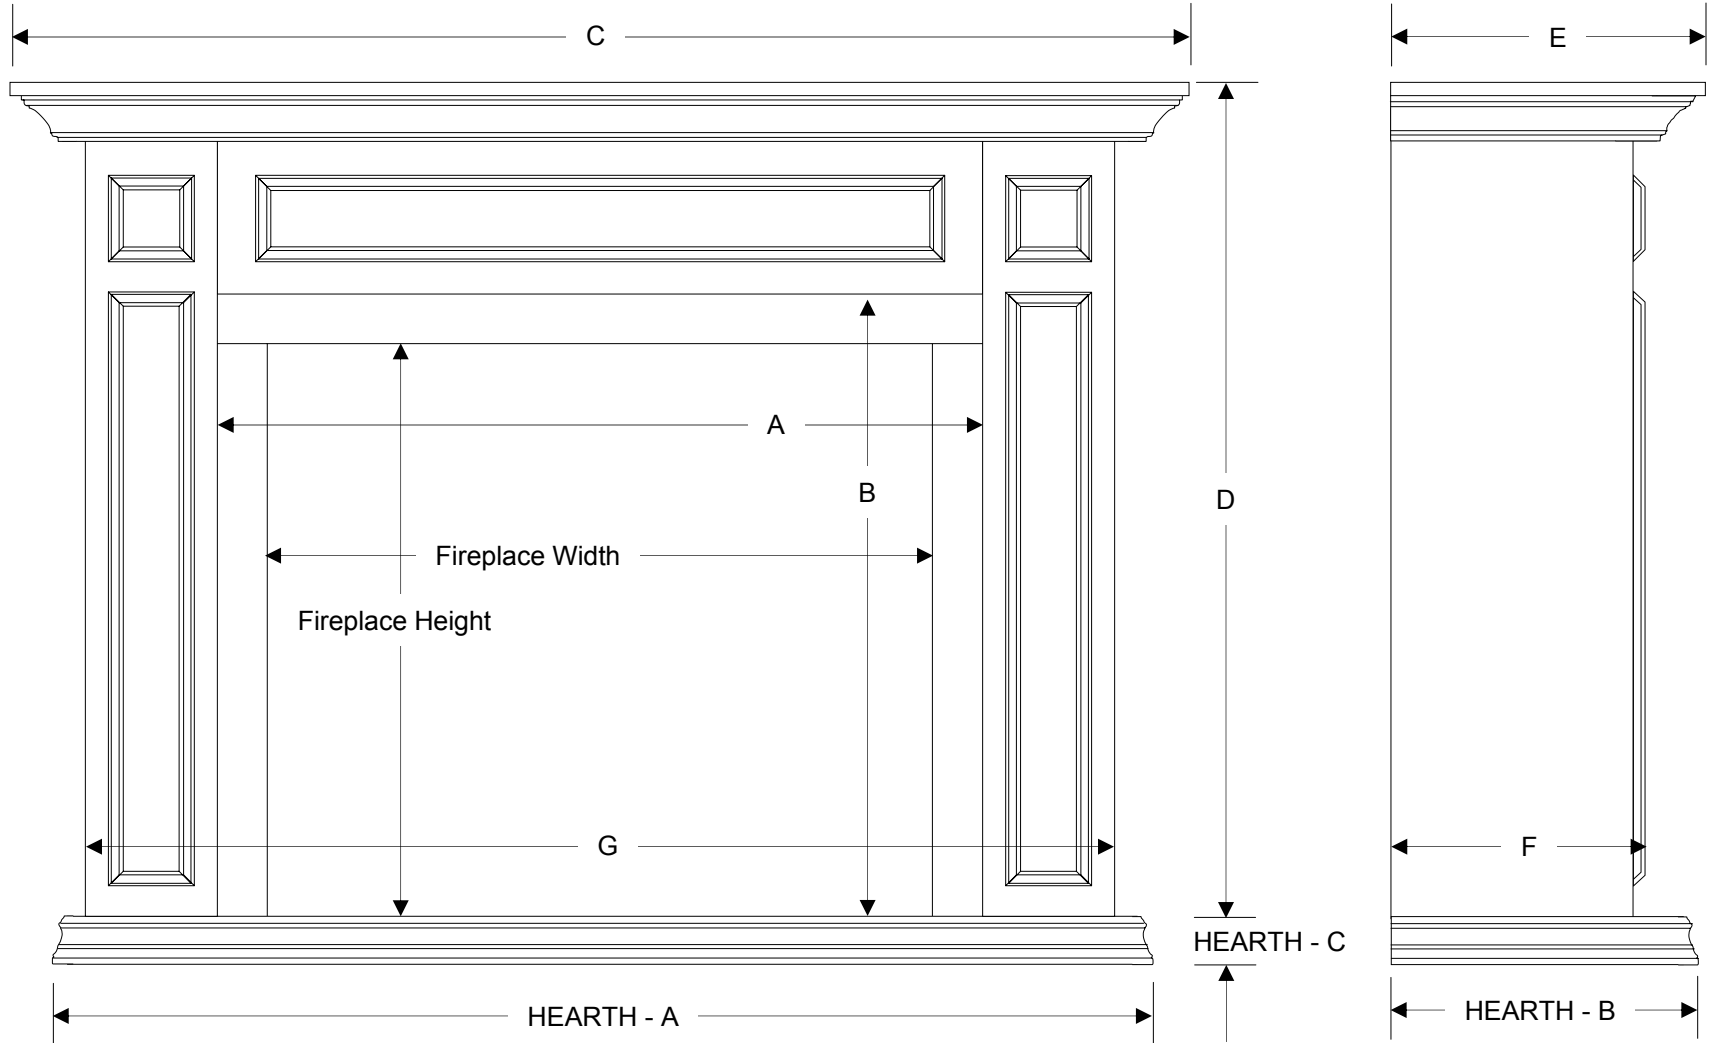

the Glengarry Full Surround Mantel – ARCHITECTURAL

WOOD DUCK MANUFACTURING

the Glengarry Flat Wall Cabinet with optional Hearth-Base – ARCHITECTURAL

WOOD DUCK MANUFACTURING

the Glengarry Corner Cabinet with optional Hearth-Base – ARCHITECTURAL