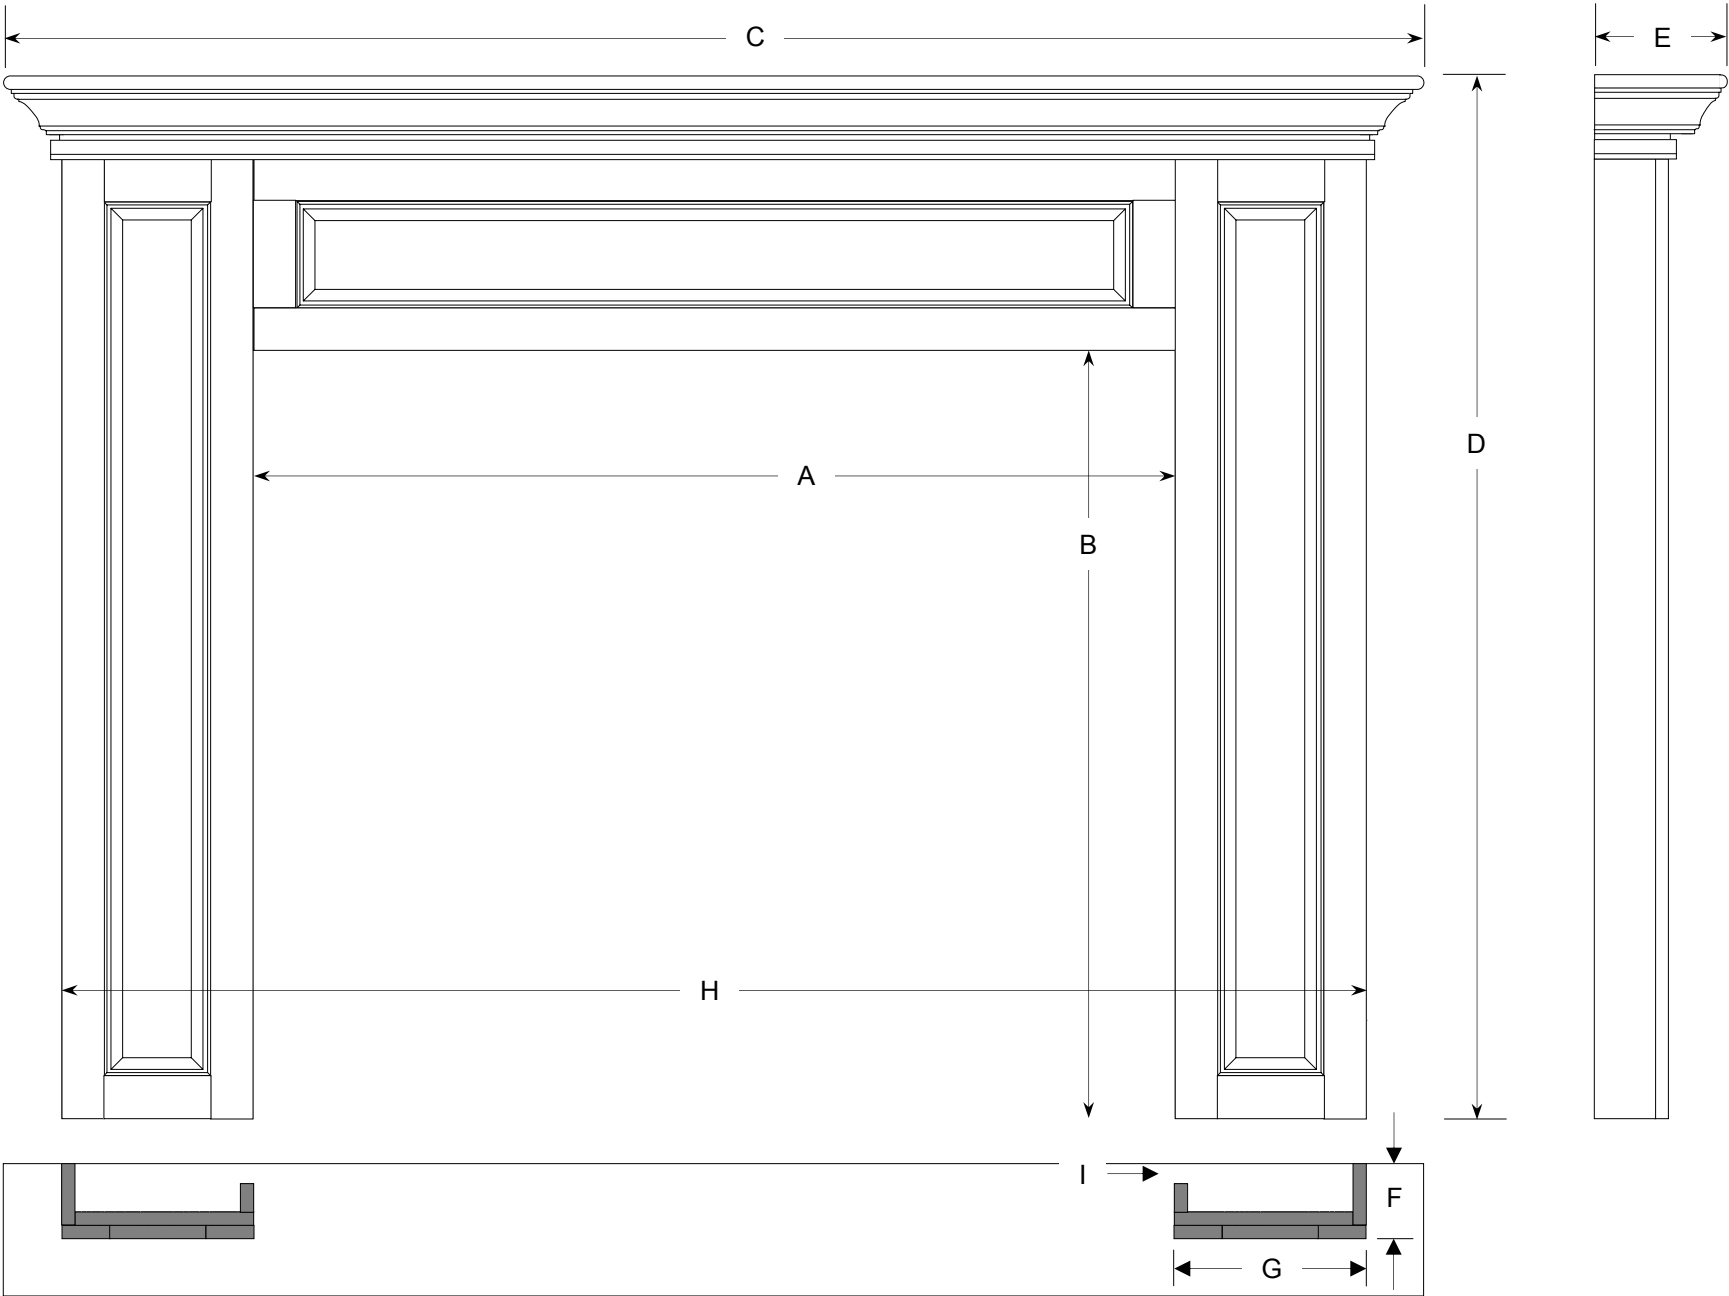

the Carleton Full Surround Mantel – ARCHITECTURAL

WOOD DUCK MANUFACTURING

the Carleton Flat Wall Cabinet with optional Hearth-Base – ARCHITECTURAL

WOOD DUCK MANUFACTURING

the Carleton Corner Cabinet with optional Hearth-Base – ARCHITECTURAL