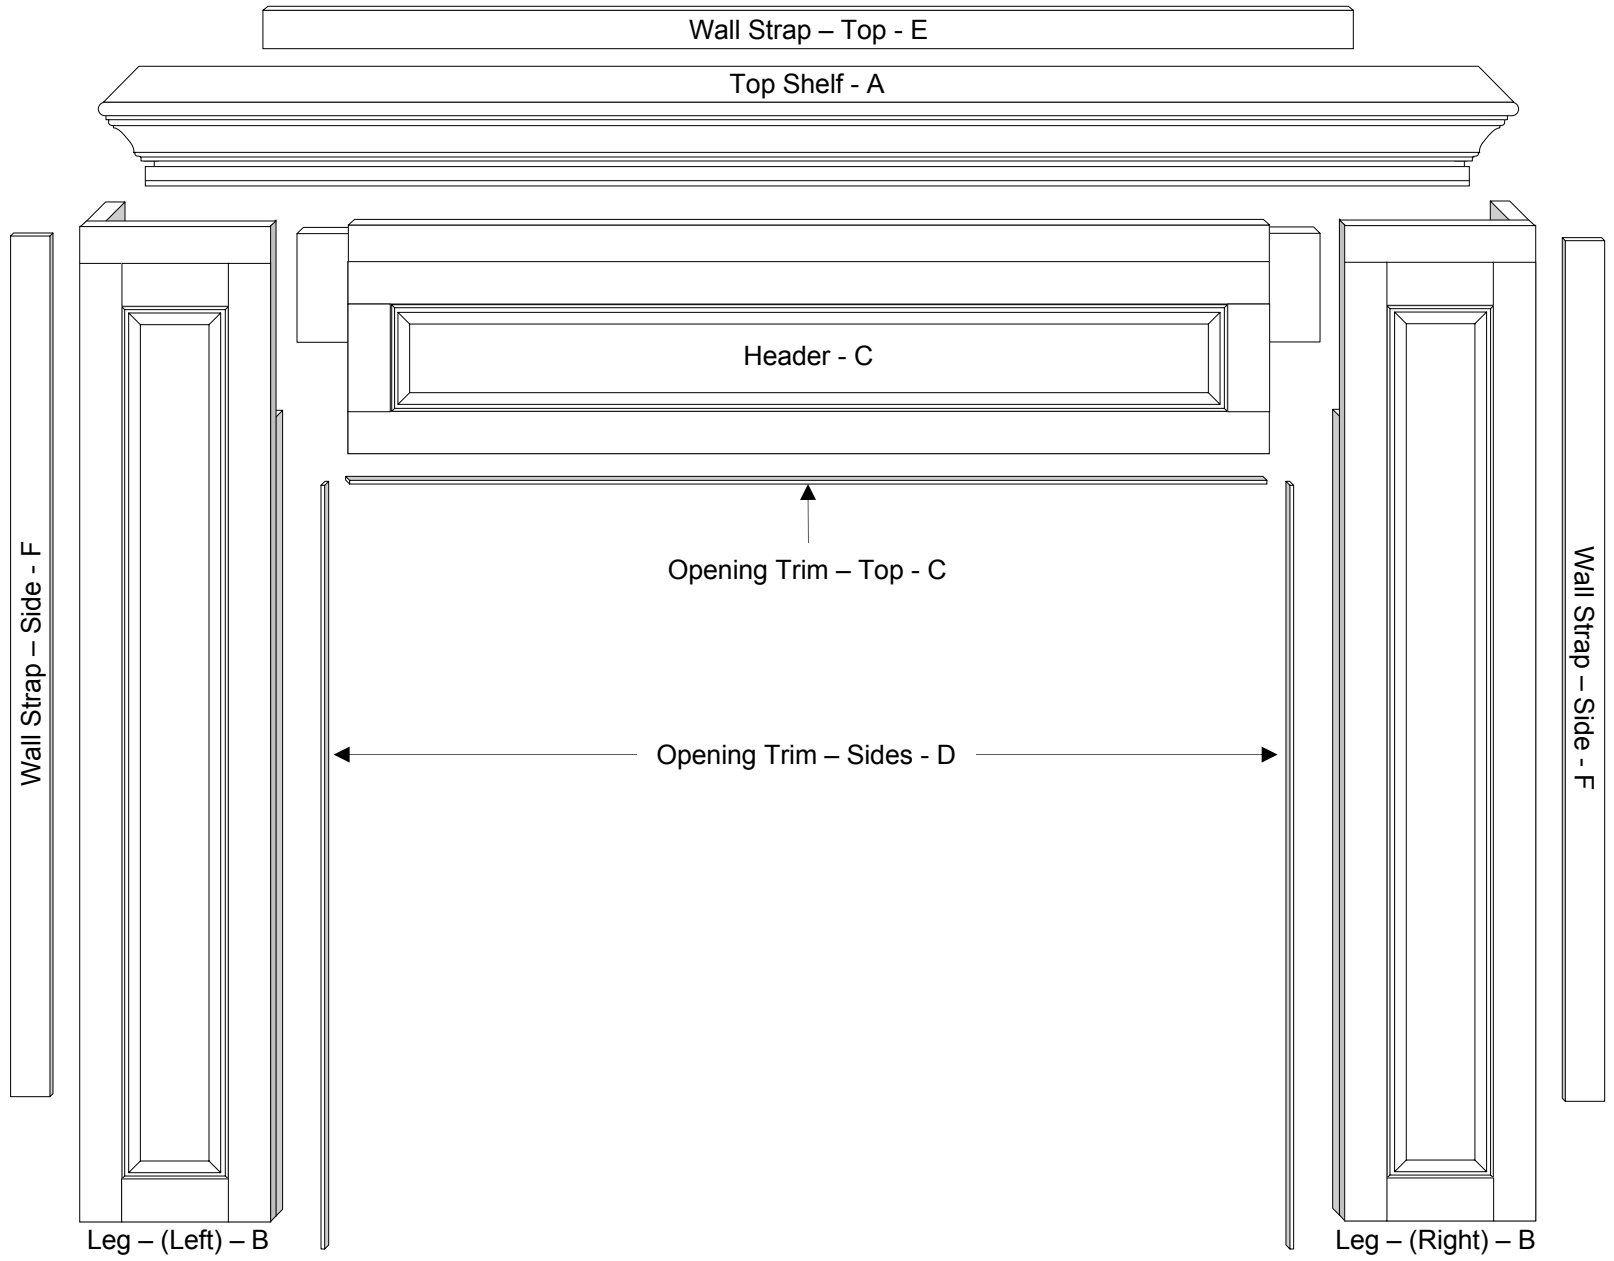

the Carleton Full Surround Mantel – ARCHITECTURAL

WOOD DUCK MANUFACTURING

the Carleton Flat Wall Cabinet with optional Hearth-Base – ARCHITECTURAL

WOOD DUCK MANUFACTURING

the Carleton Corner Cabinet with optional Hearth-Base – ARCHITECTURAL

WOOD DUCK MANUFACTURING

the Carleton Full Surround Mantel – COMPONENTS

WOOD DUCK MANUFACTURING

the Carleton Flat Wall Cabinet with optional Hearth-Base – COMPONENTS

WOOD DUCK MANUFACTURING

the Carleton Corner Cabinet with optional Hearth-Base – COMPONENTS

WOOD DUCK MANUFACTURING