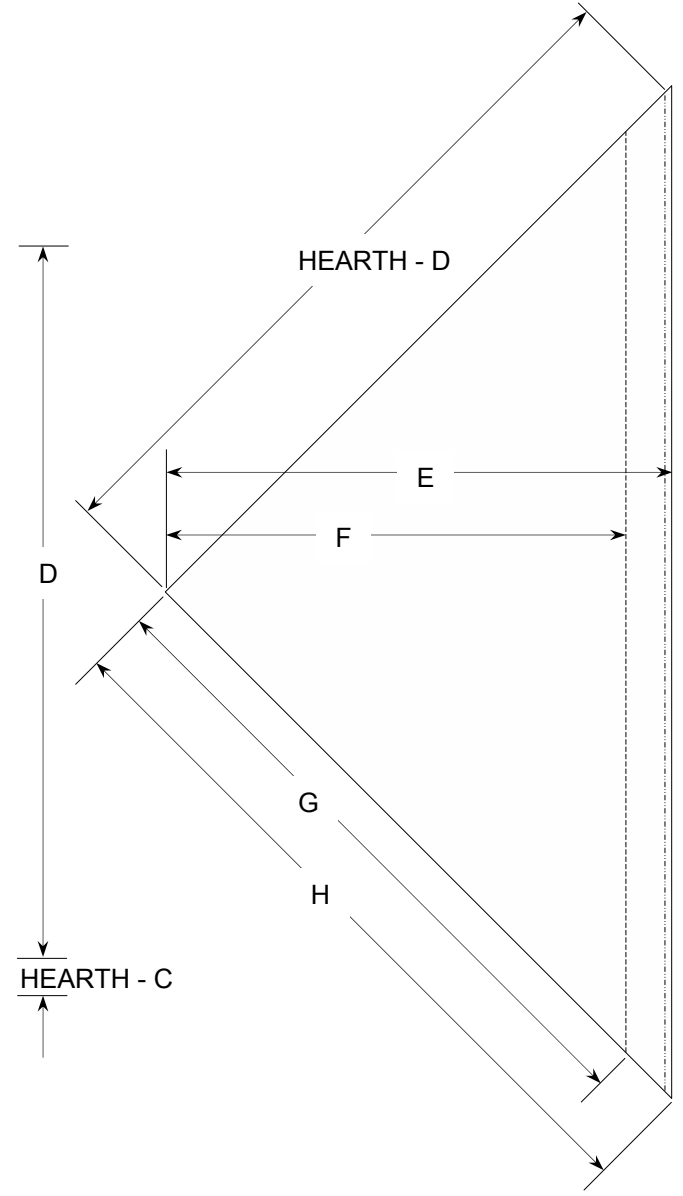

the Carleton Full Surround Mantel – ARCHITECTURAL

WOOD DUCK MANUFACTURING

the Carleton Flat Wall Cabinet with optional Hearth-Base – ARCHITECTURAL

WOOD DUCK MANUFACTURING

the Carleton Corner Cabinet with optional Hearth-Base – ARCHITECTURAL

WOOD DUCK MANUFACTURING

the Carleton Full Surround Mantel – COMPONENTS

WOOD DUCK MANUFACTURING

the Carleton Flat Wall Cabinet with optional Hearth-Base – COMPONENTS

WOOD DUCK MANUFACTURING

the Carleton Corner Cabinet with optional Hearth-Base – COMPONENTS