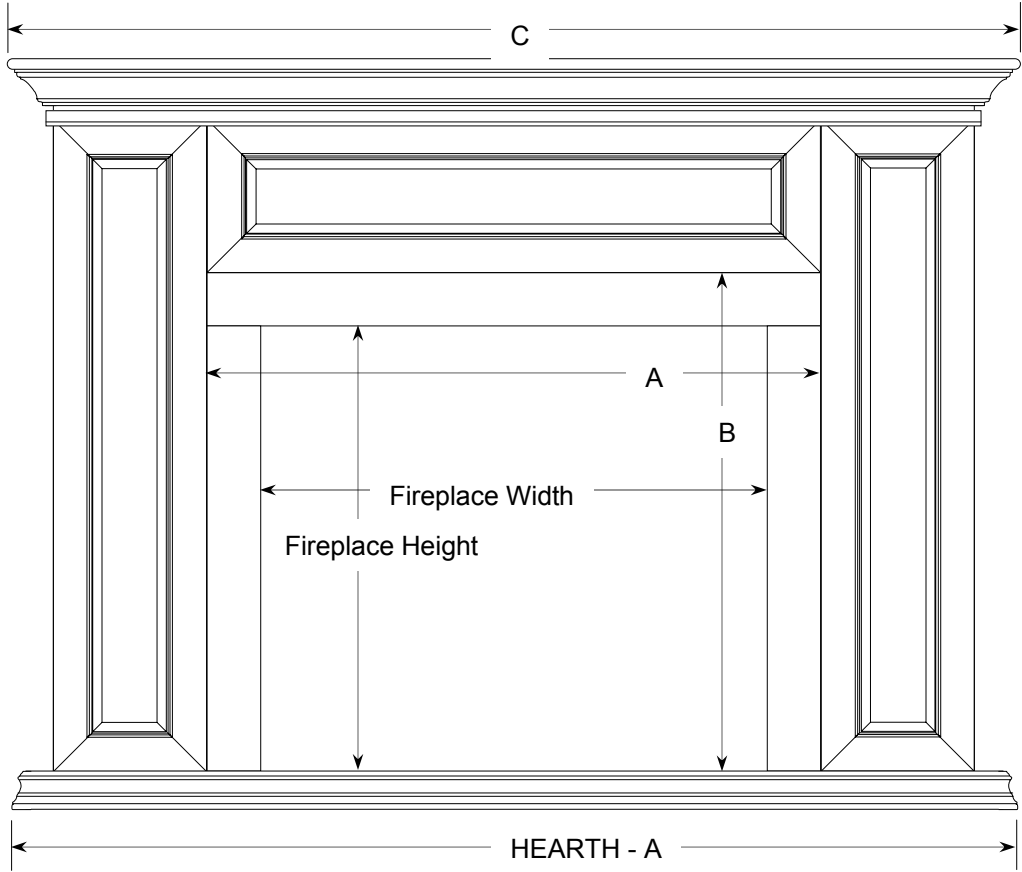

the Carleton Corner Cabinet with optional Hearth-Base – ARCHITECTURAL

WOOD DUCK MANUFACTURING