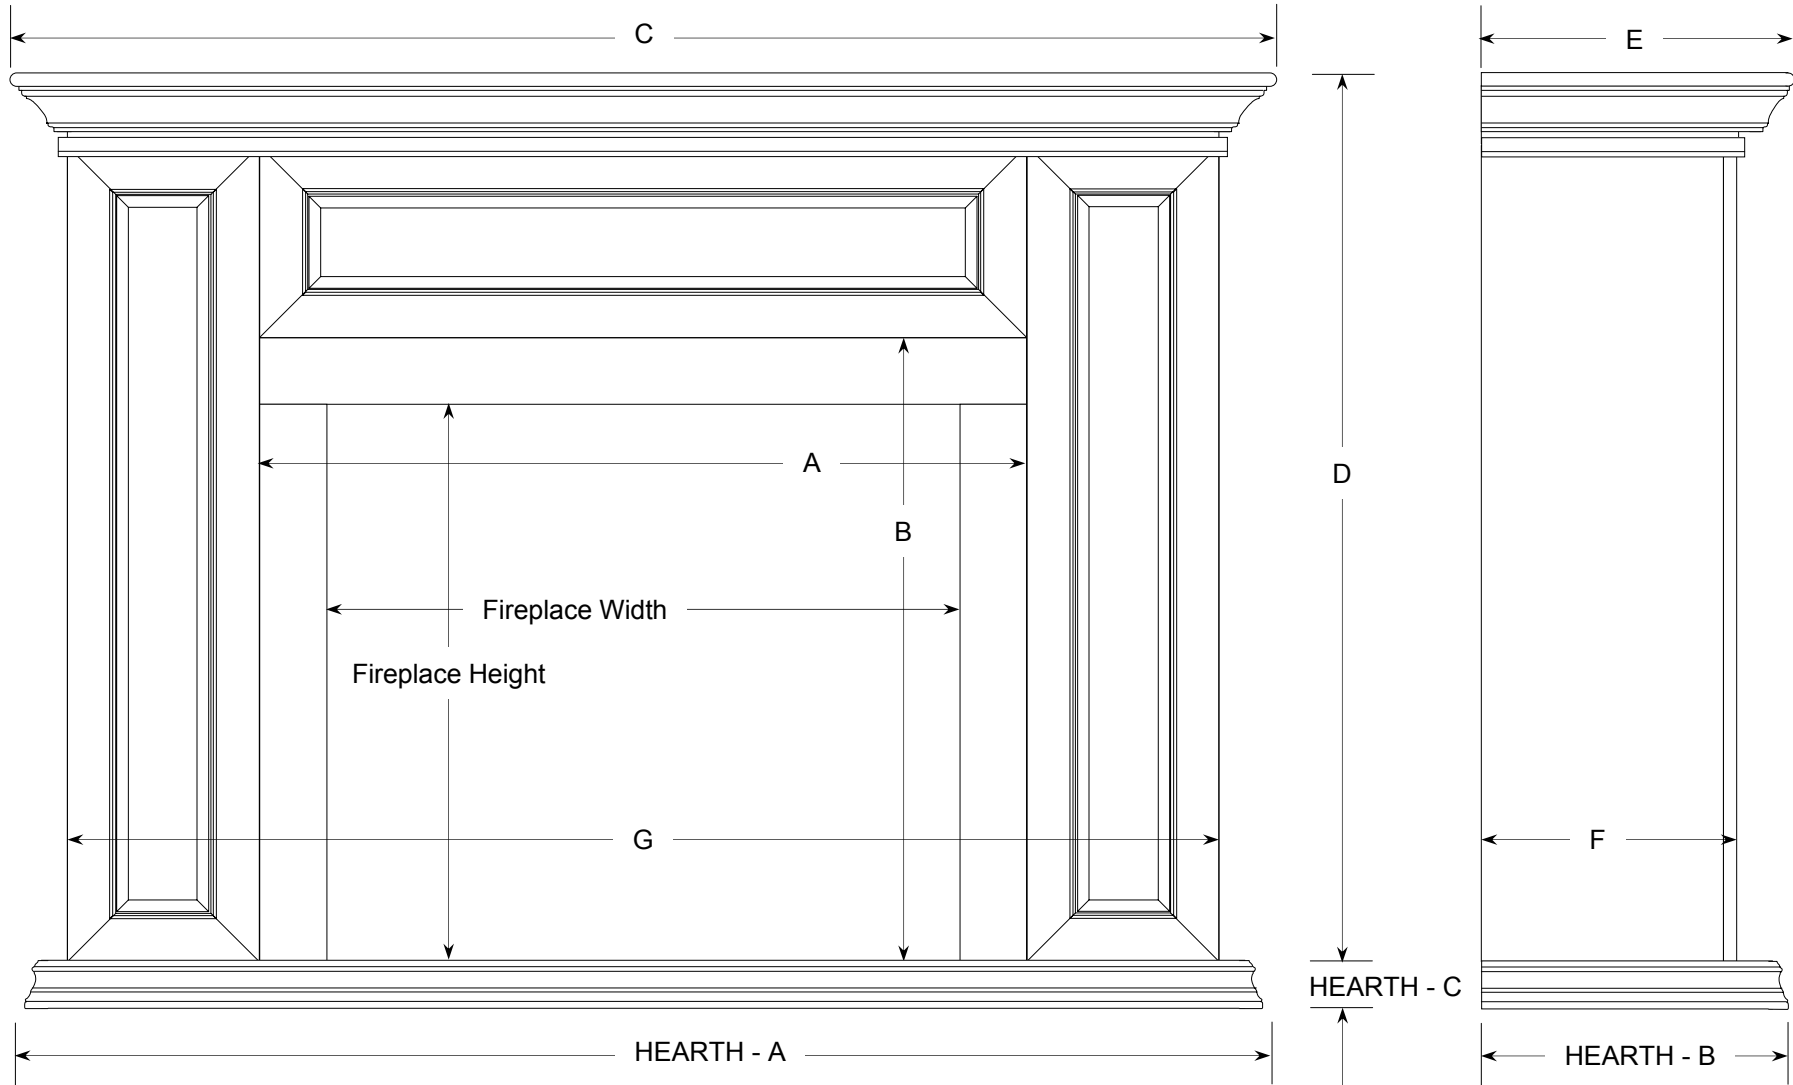

the Carleton Full Surround Mantel – ARCHITECTURAL

WOOD DUCK MANUFACTURING

the Carleton Flat Wall Cabinet with optional Hearth-Base – ARCHITECTURAL

WOOD DUCK MANUFACTURING

the Carleton Corner Cabinet with optional Hearth-Base – ARCHITECTURAL