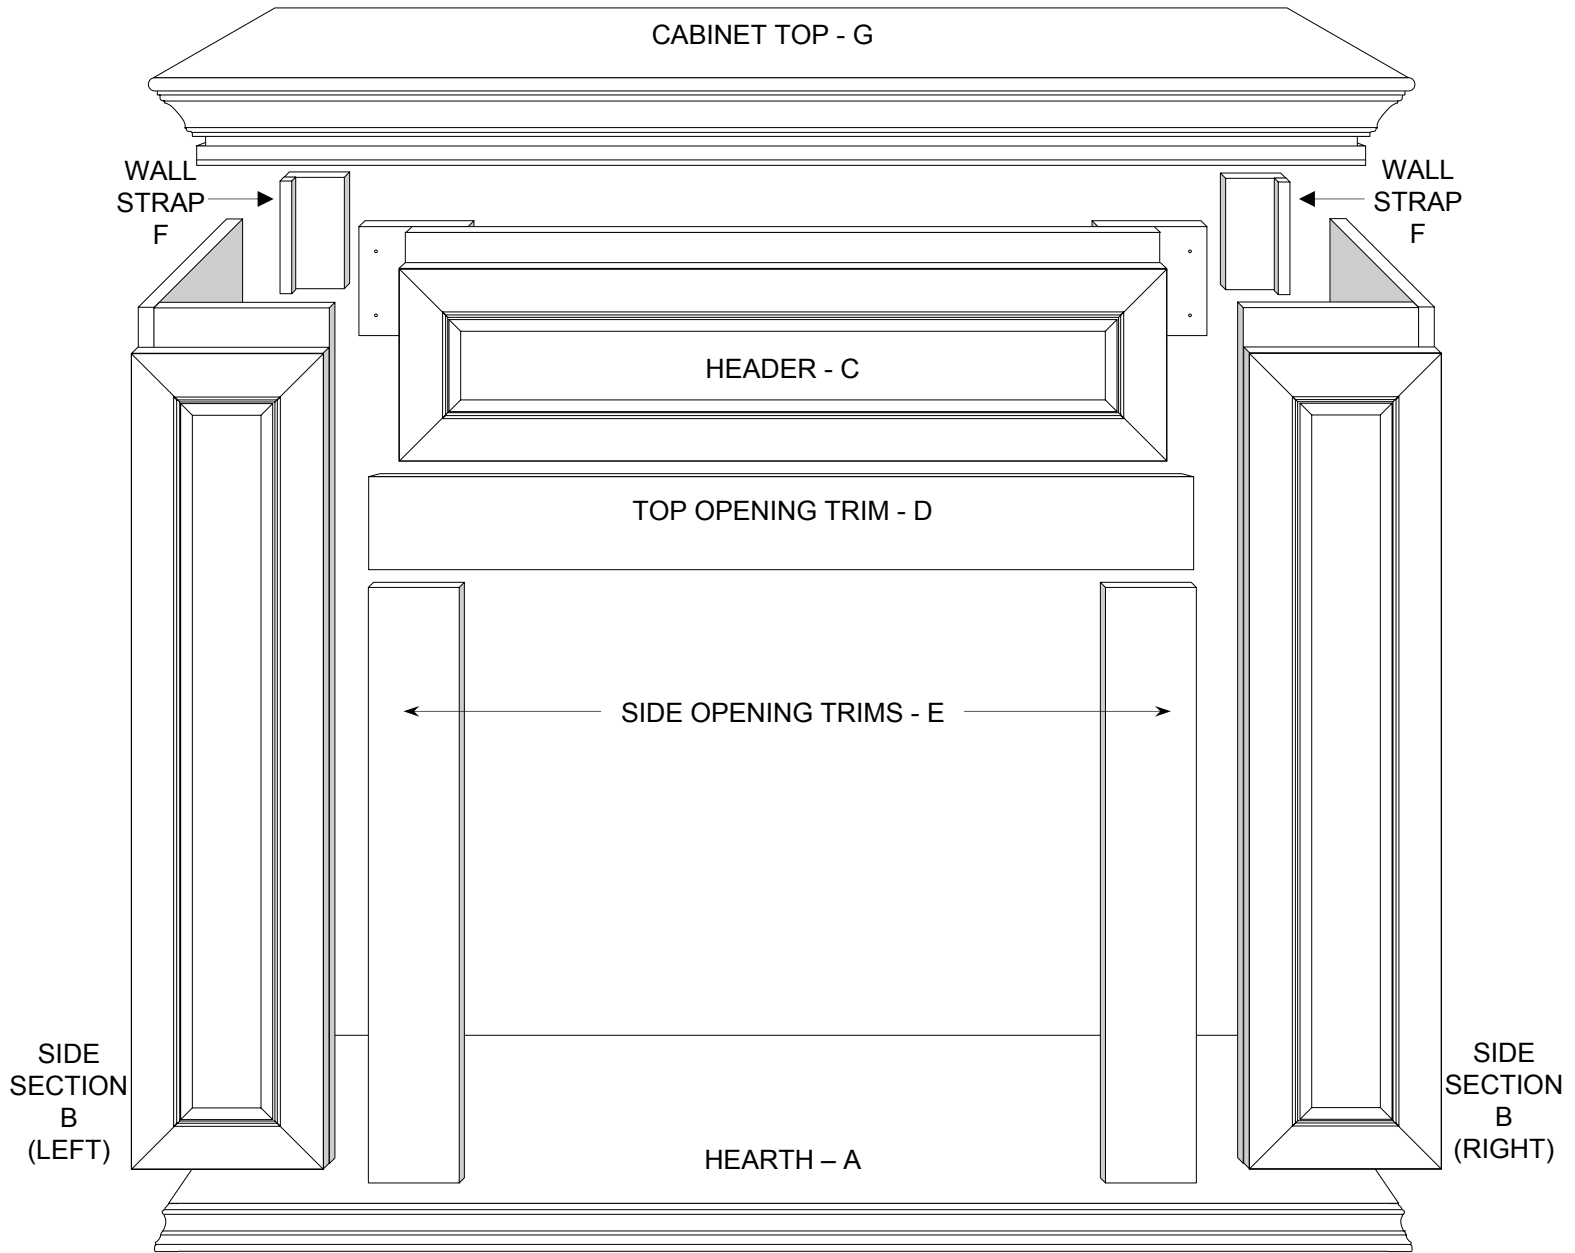

WOOD DUCK MANUFACTURING

the Carleton Full Surround Mantel – COMPONENTS

WOOD DUCK MANUFACTURING

the Carleton Flat Wall Cabinet with optional Hearth-Base – COMPONENTS

WOOD DUCK MANUFACTURING

the Carleton Corner Cabinet with optional Hearth-Base – COMPONENTS