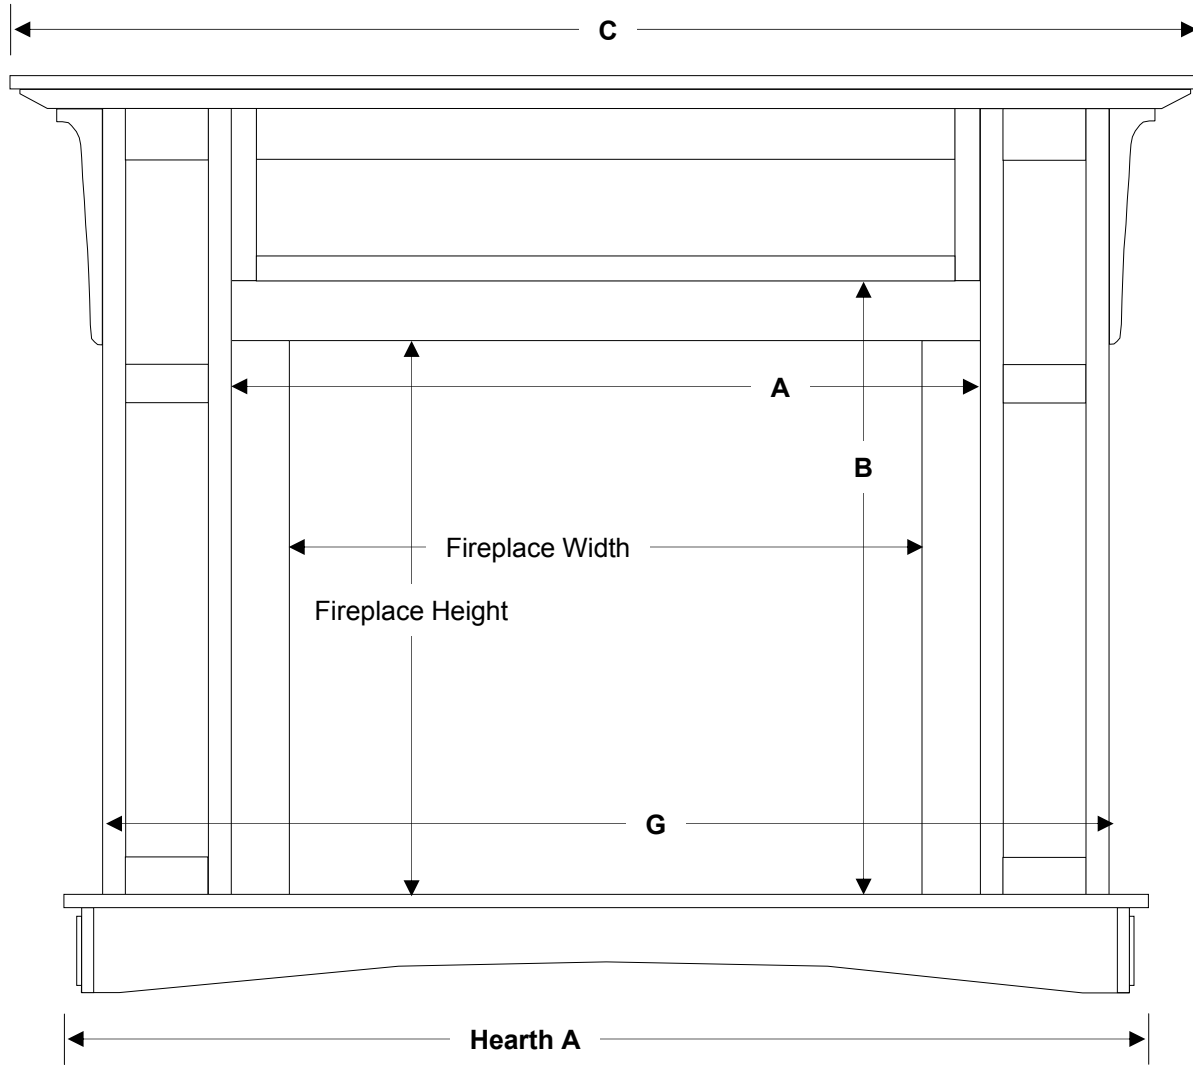

# the Mission Flat Wall Cabinet Surround with Hearth - Architectural

WOOD DUCK MANUFACTURING

# the Mission Corner Cabinet Surround with Hearth - Architectural

WOOD DUCK MANUFACTURING