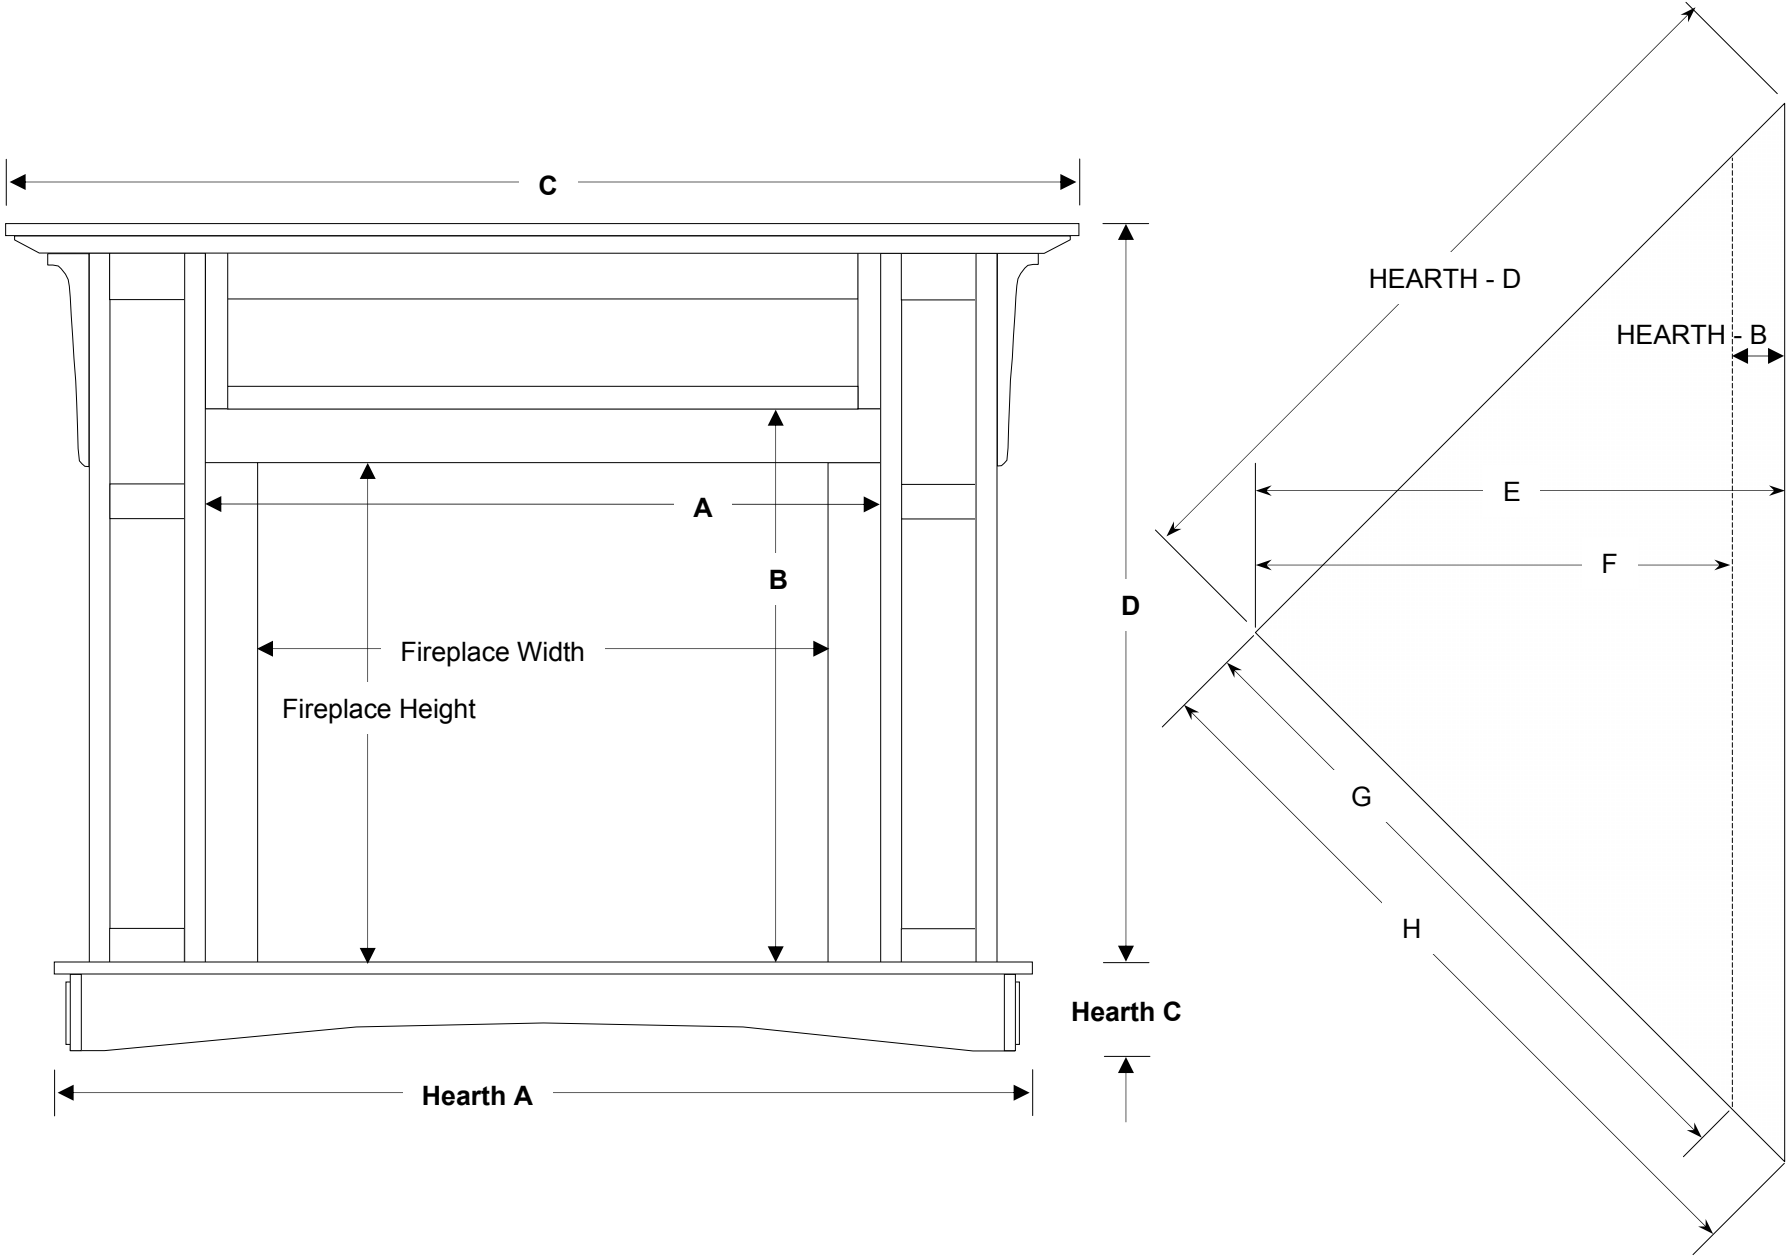

# the Mission Flat Wall Cabinet Surround with Hearth - Architectural

WOOD DUCK MANUFACTURING

# the Mission Corner Cabinet Surround with Hearth - Architectural

WOOD DUCK MANUFACTURING

# the Mission Full Surround Mantel - Architectural

WOOD DUCK MANUFACTURING