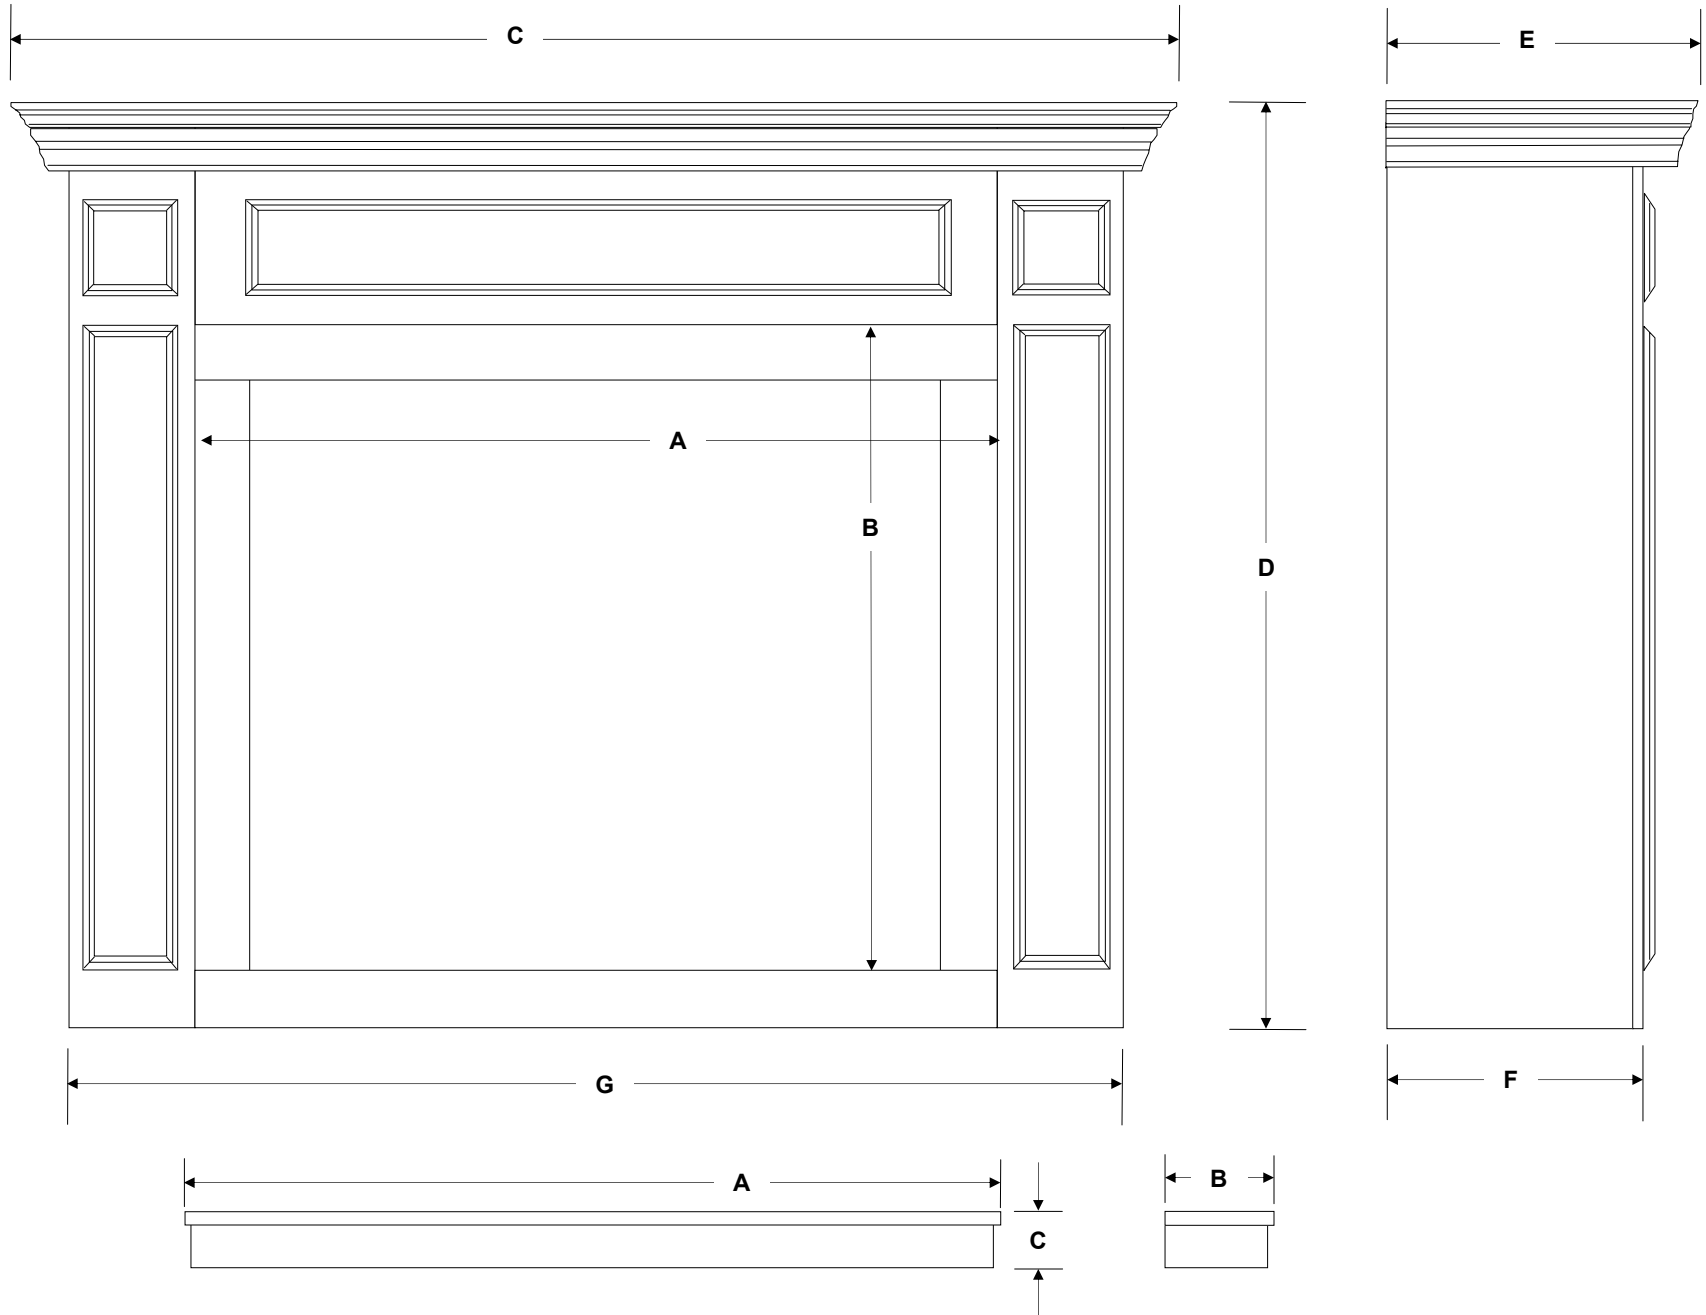

the Nepean Flat Wall Cabinet with Hearth – ARCHITECTURAL

WOOD DUCK MANUFACTURING

the Nepean Corner Cabinet with Hearth – ARCHITECTURAL

WOOD DUCK MANUFACTURING

the Nepean Flat Wall Cabinet with Hearth – COMPONENTS

WOOD DUCK MANUFACTURING

the Nepean Corner Cabinet with Hearth – COMPONENTS

WOOD DUCK MANUFACTURING