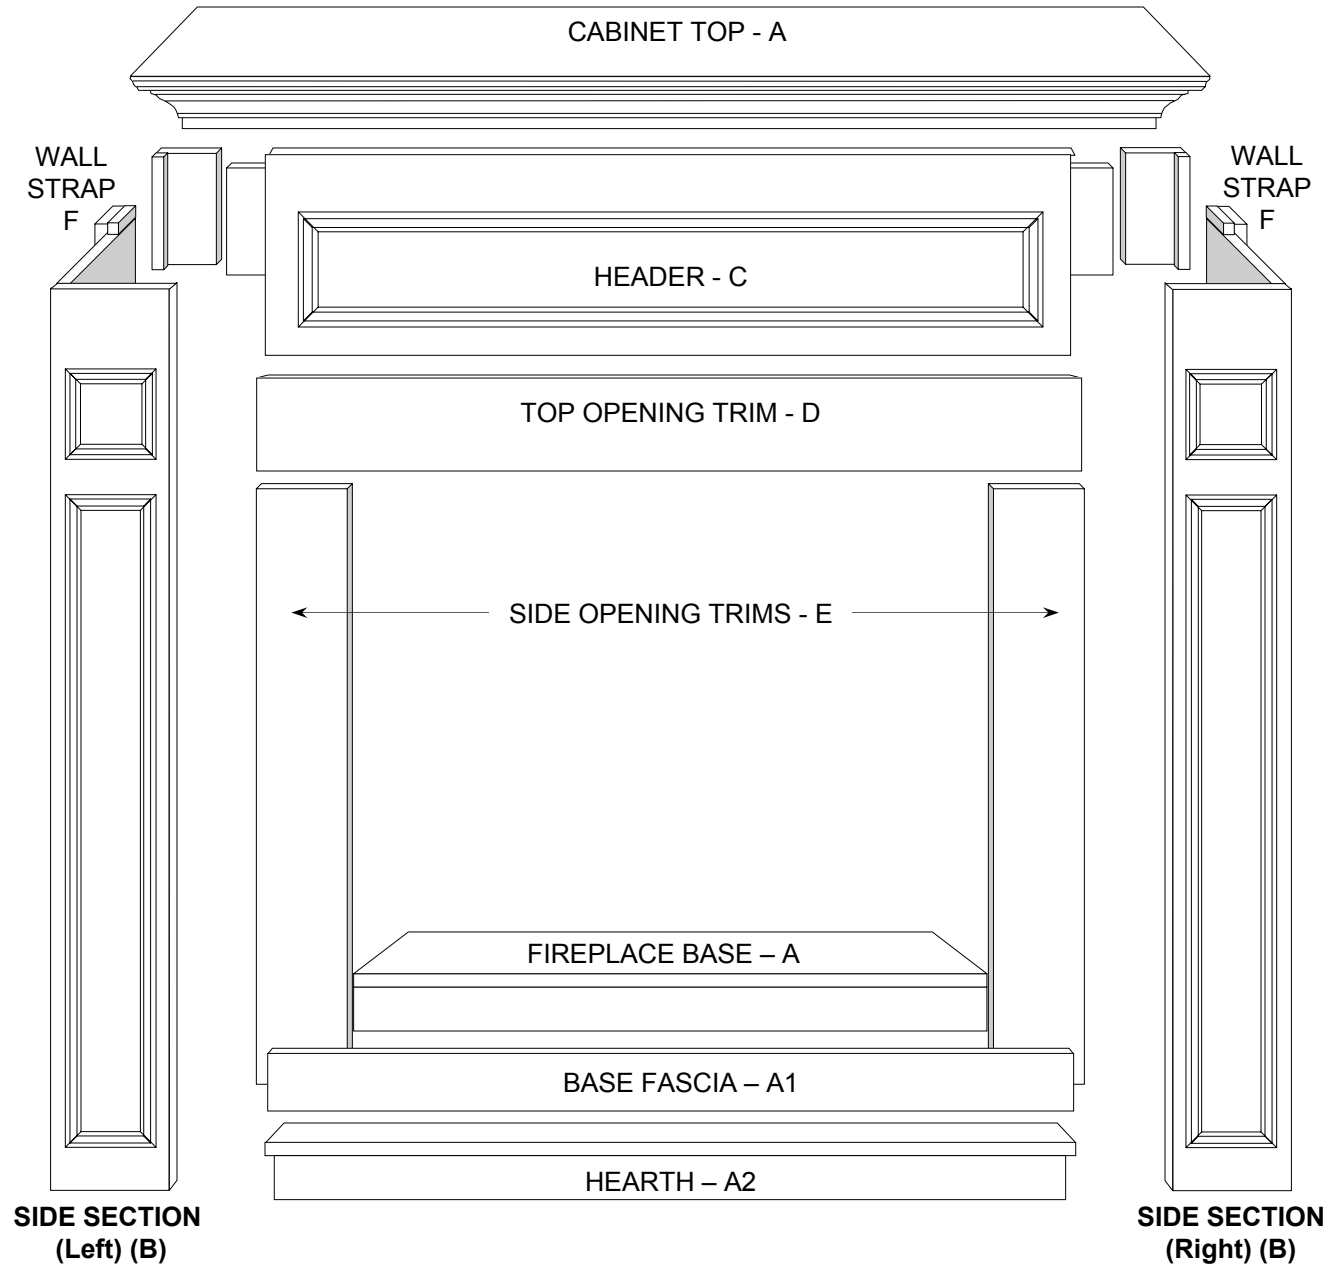

the Nepean Flat Wall Cabinet with Hearth – ARCHITECTURAL

WOOD DUCK MANUFACTURING

the Nepean Corner Cabinet with Hearth – ARCHITECTURAL

WOOD DUCK MANUFACTURING

the Nepean Flat Wall Cabinet with Hearth – COMPONENTS

WOOD DUCK MANUFACTURING

the Nepean Corner Cabinet with Hearth – COMPONENTS

WOOD DUCK MANUFACTURING