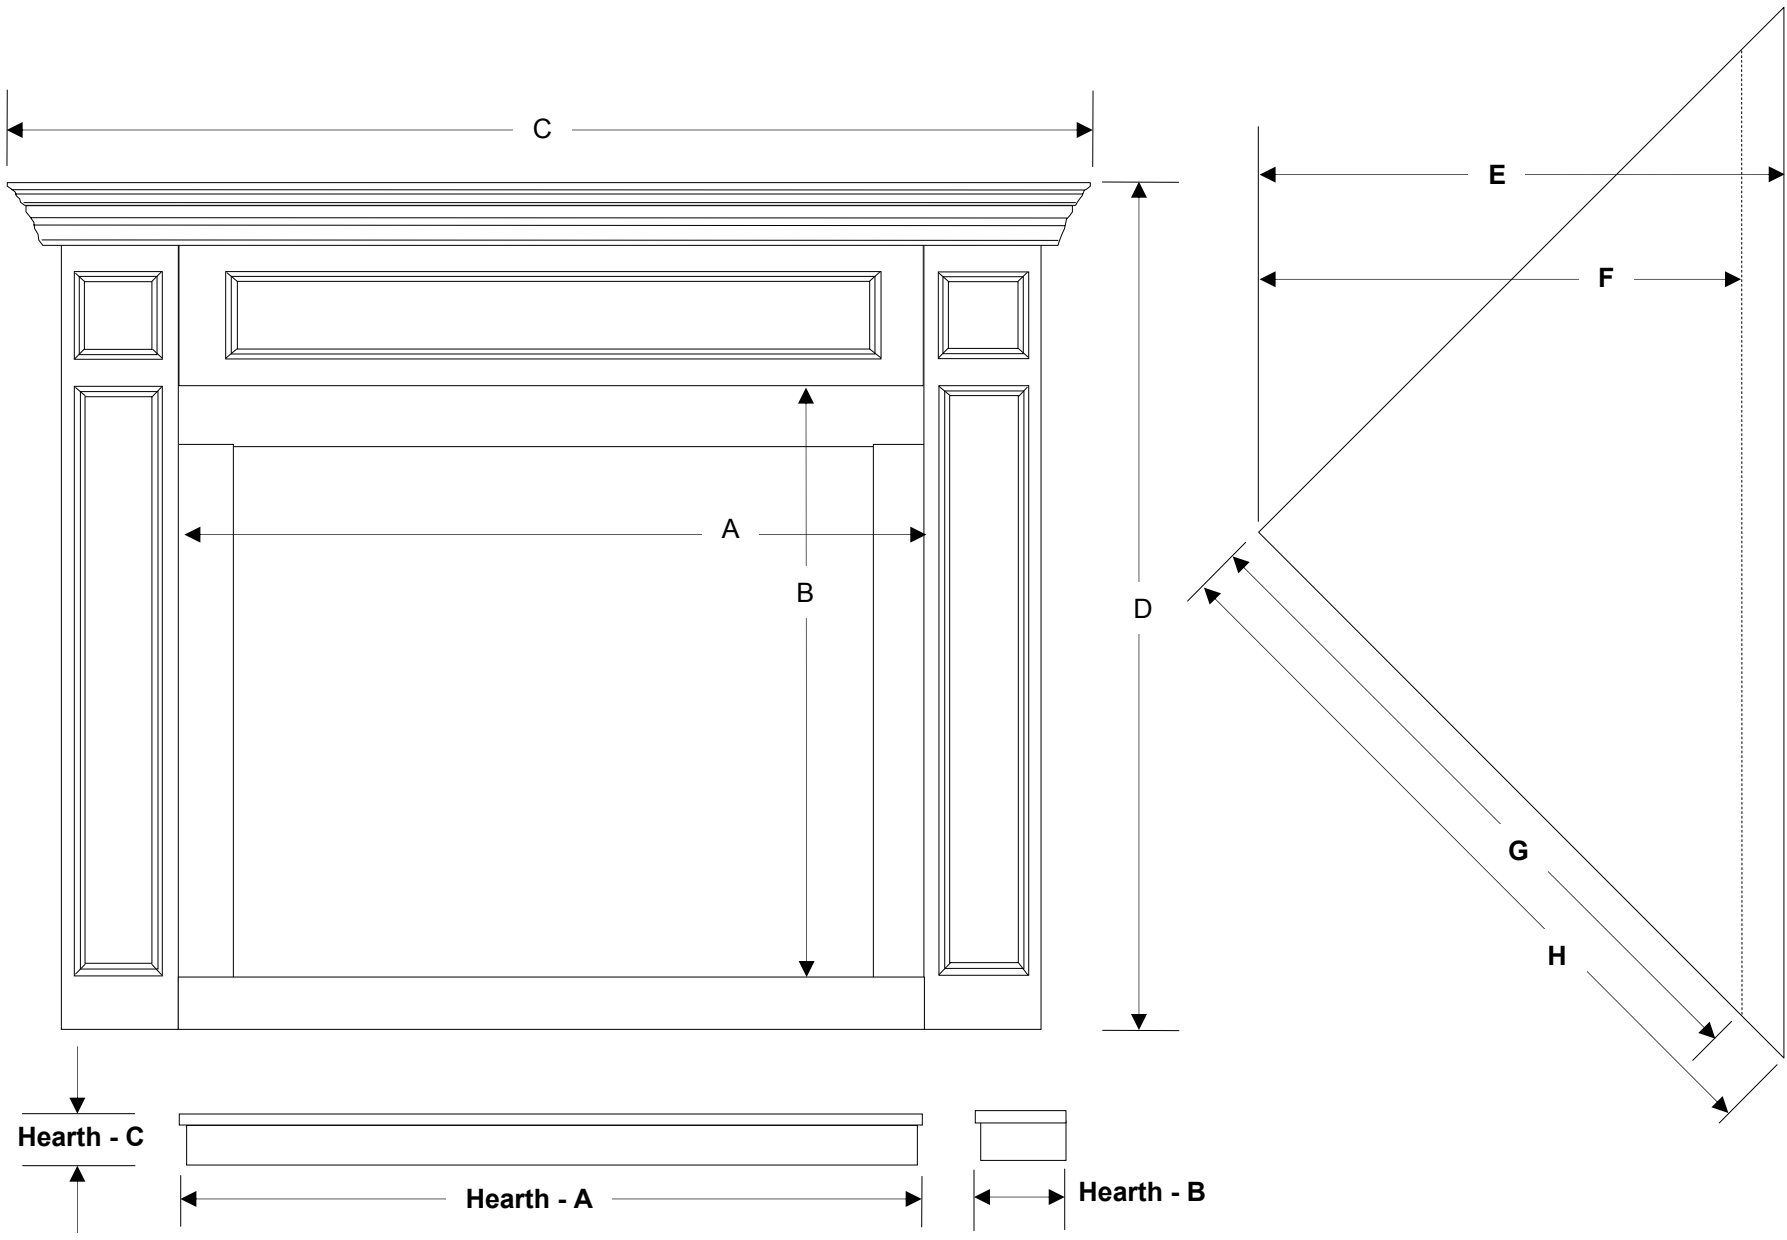

the Nepean Flat Wall Cabinet with Hearth – ARCHITECTURAL

WOOD DUCK MANUFACTURING

the Nepean Corner Cabinet with Hearth – ARCHITECTURAL

WOOD DUCK MANUFACTURING

the Nepean Flat Wall Cabinet with Hearth – COMPONENTS

WOOD DUCK MANUFACTURING

the Nepean Corner Cabinet with Hearth – COMPONENTS

WOOD DUCK MANUFACTURING