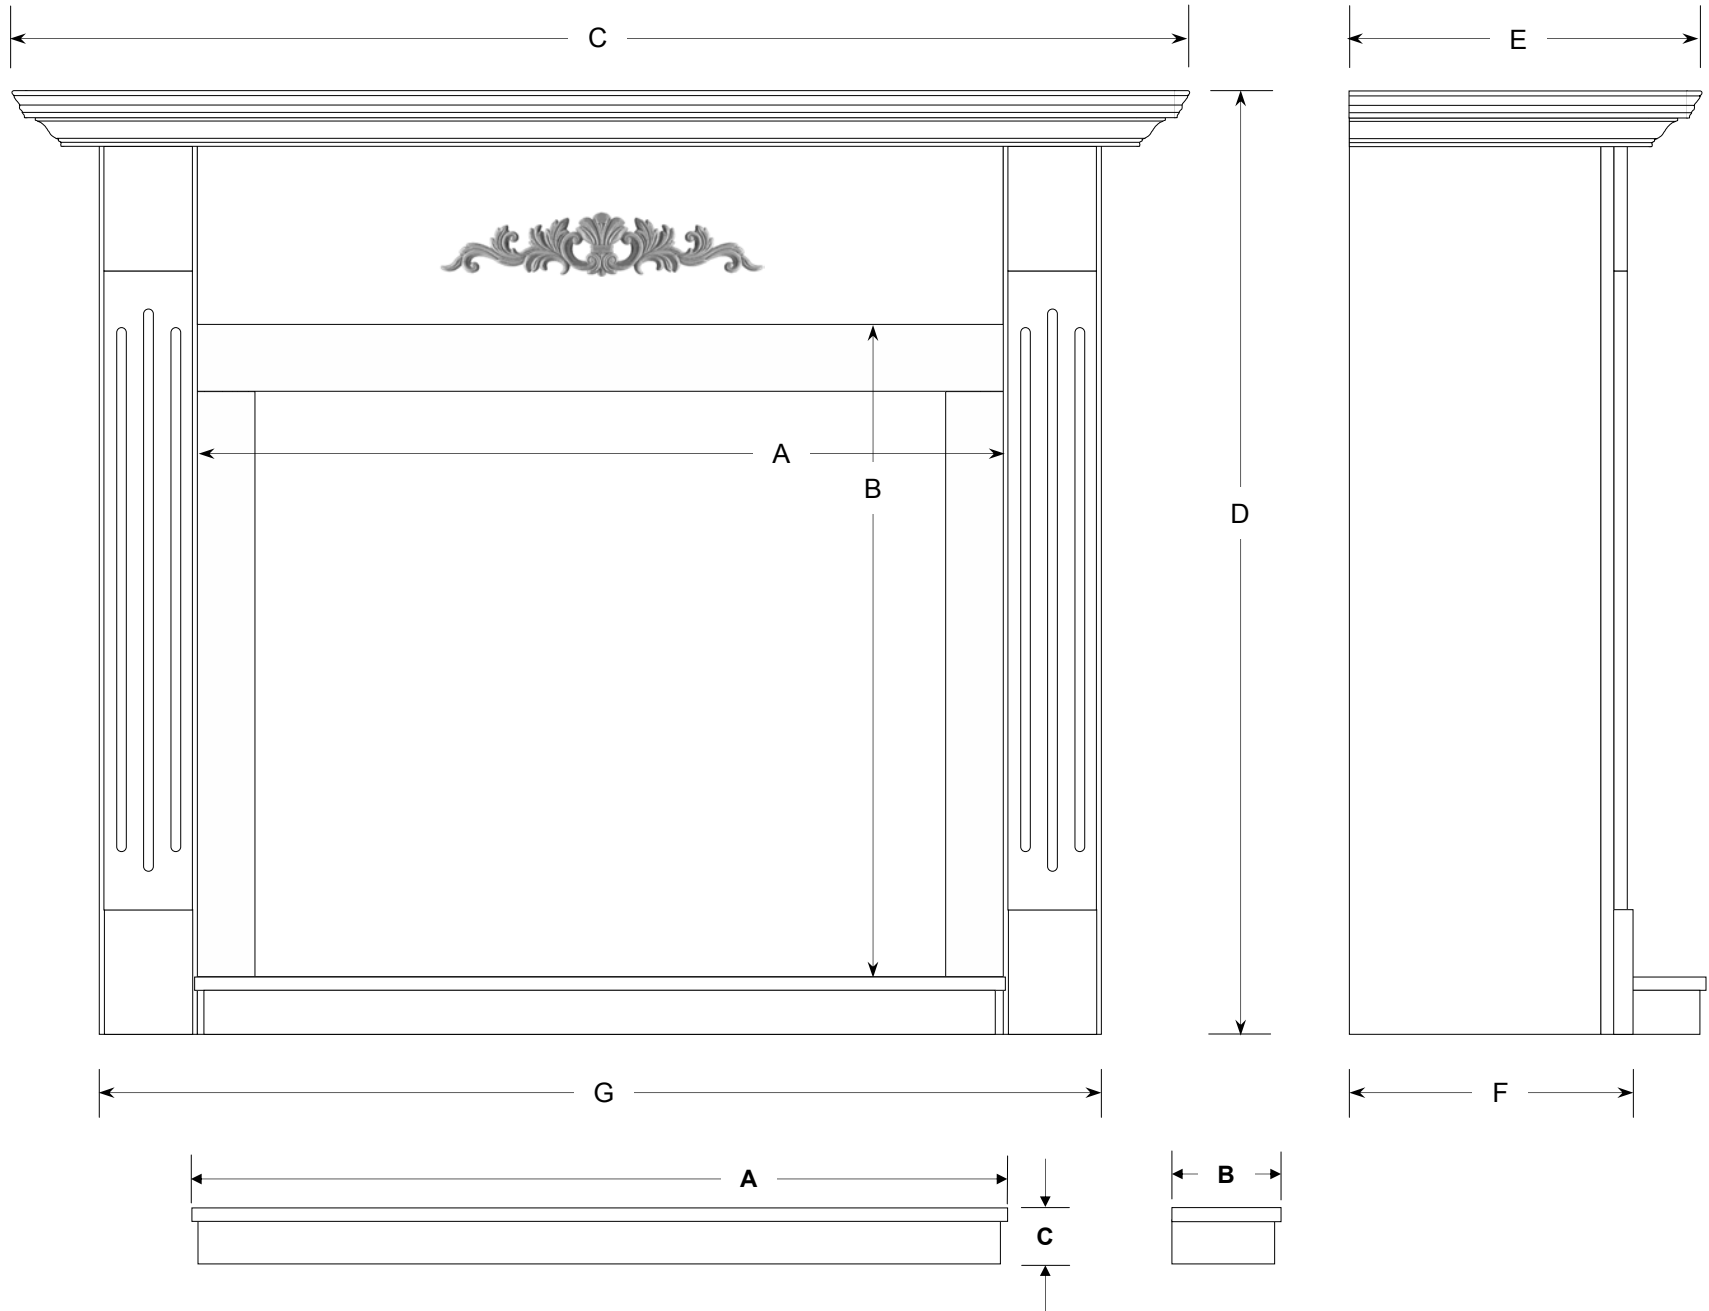

# the Muskoka Flat Wall Cabinet with Hearth – ARCHITECTURAL

WOOD DUCK MANUFACTURING

# the Muskoka Corner Cabinet with Hearth – ARCHITECTURAL

WOOD DUCK MANUFACTURING