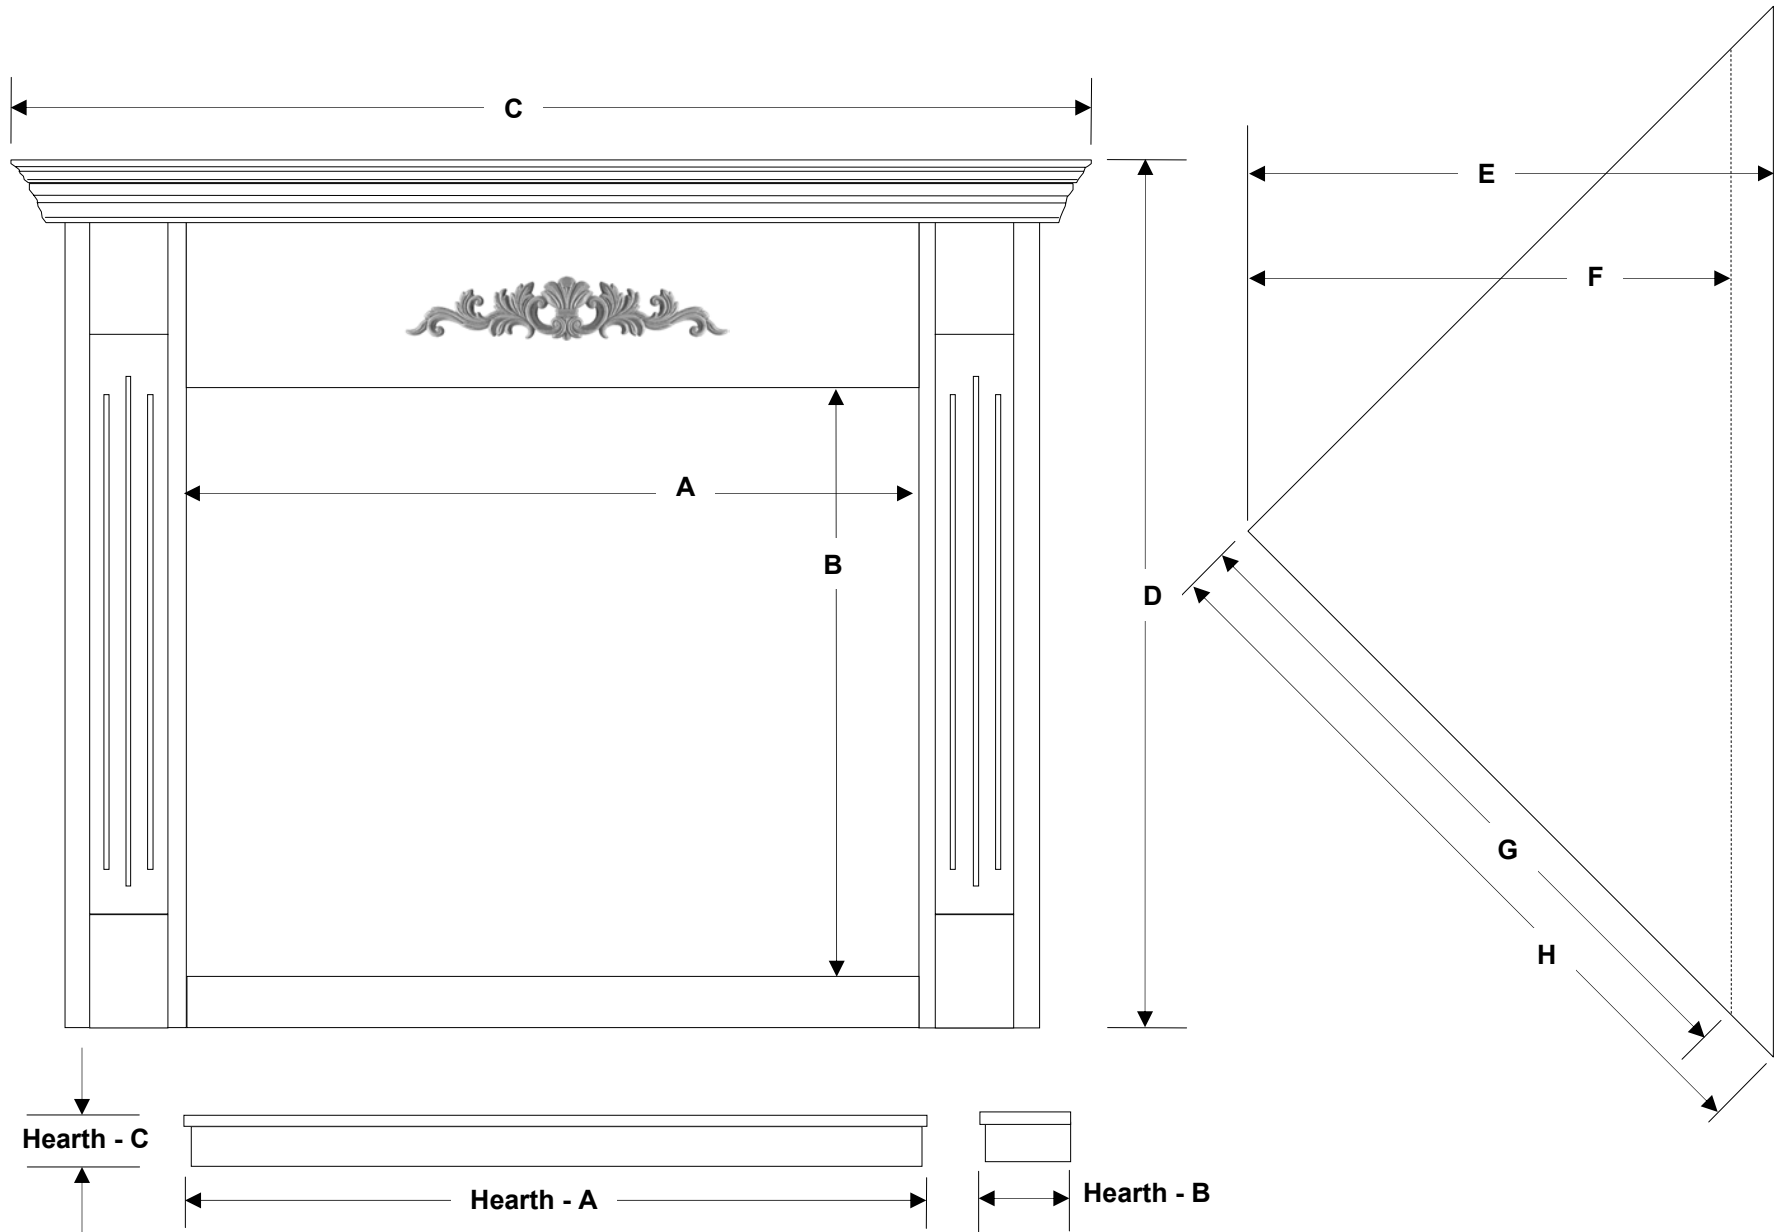

# the Muskoka Flat Wall Cabinet with Hearth – ARCHITECTURAL

WOOD DUCK MANUFACTURING

# the Muskoka Corner Cabinet with Hearth – ARCHITECTURAL

WOOD DUCK MANUFACTURING