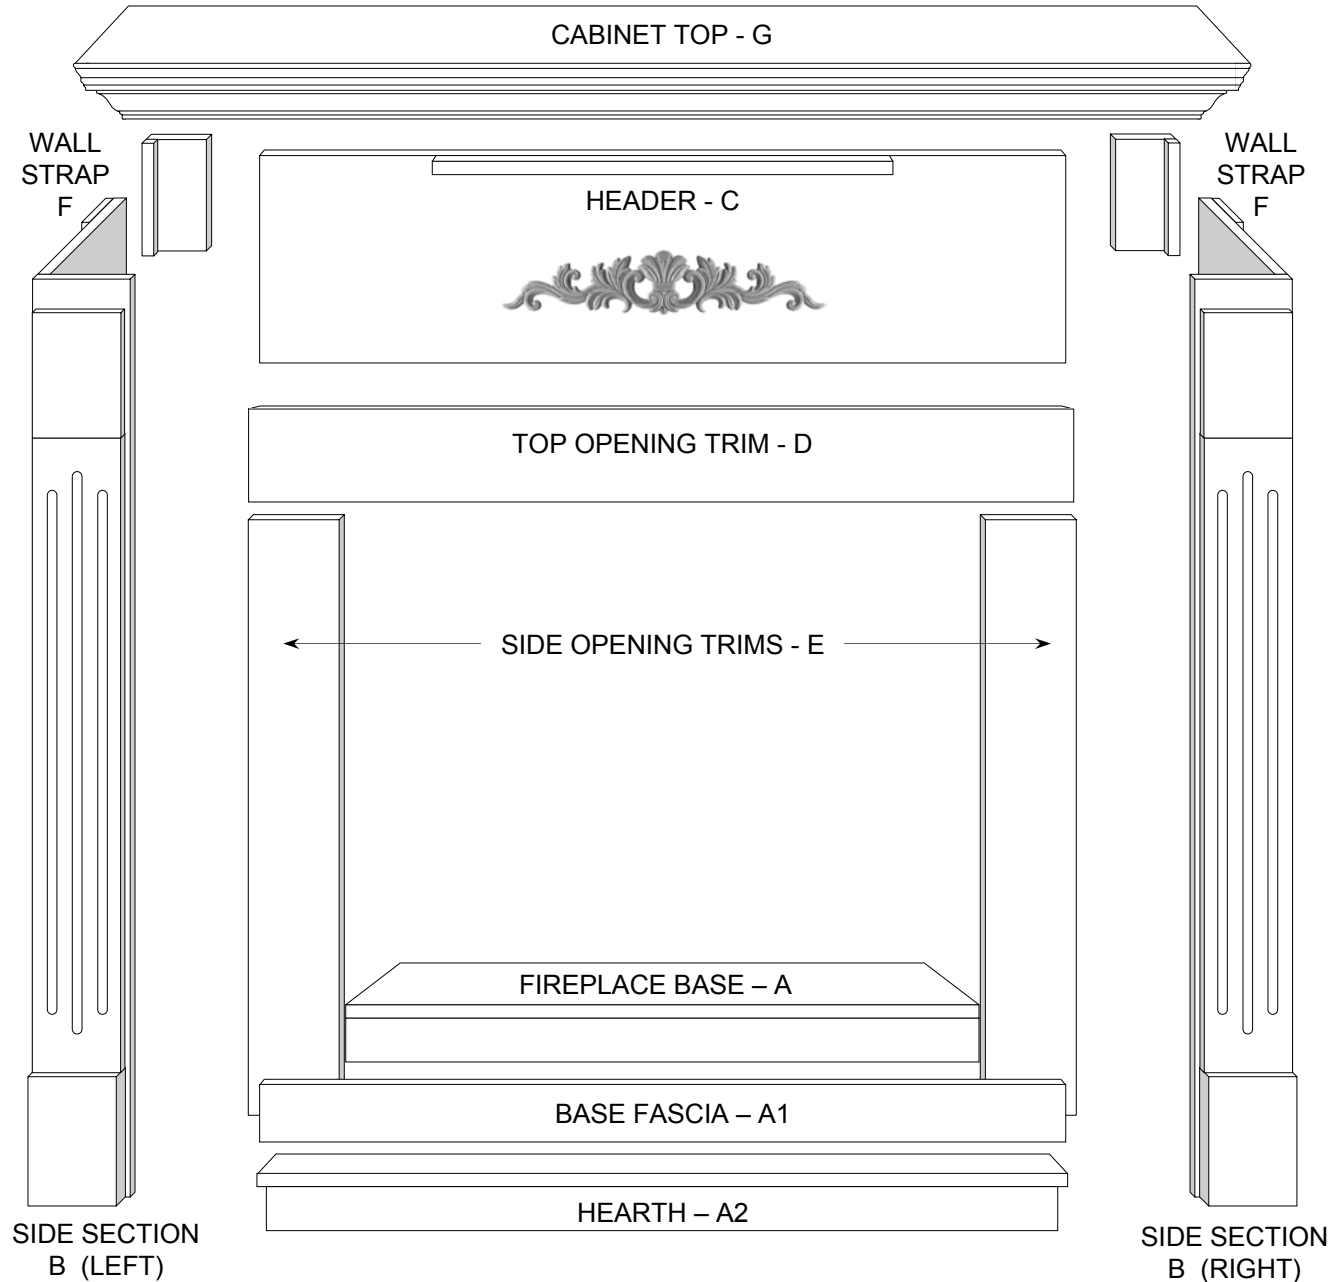

# the Muskoka Flat Wall Cabinet with Hearth – ARCHITECTURAL

WOOD DUCK MANUFACTURING

# the Muskoka Corner Cabinet with Hearth – ARCHITECTURAL

WOOD DUCK MANUFACTURING

# the Muskoka Flat Wall Cabinet with Hearth – COMPONENTS

WOOD DUCK MANUFACTURING

# the Muskoka Corner Cabinet with Hearth – COMPONENTS

WOOD DUCK MANUFACTURING