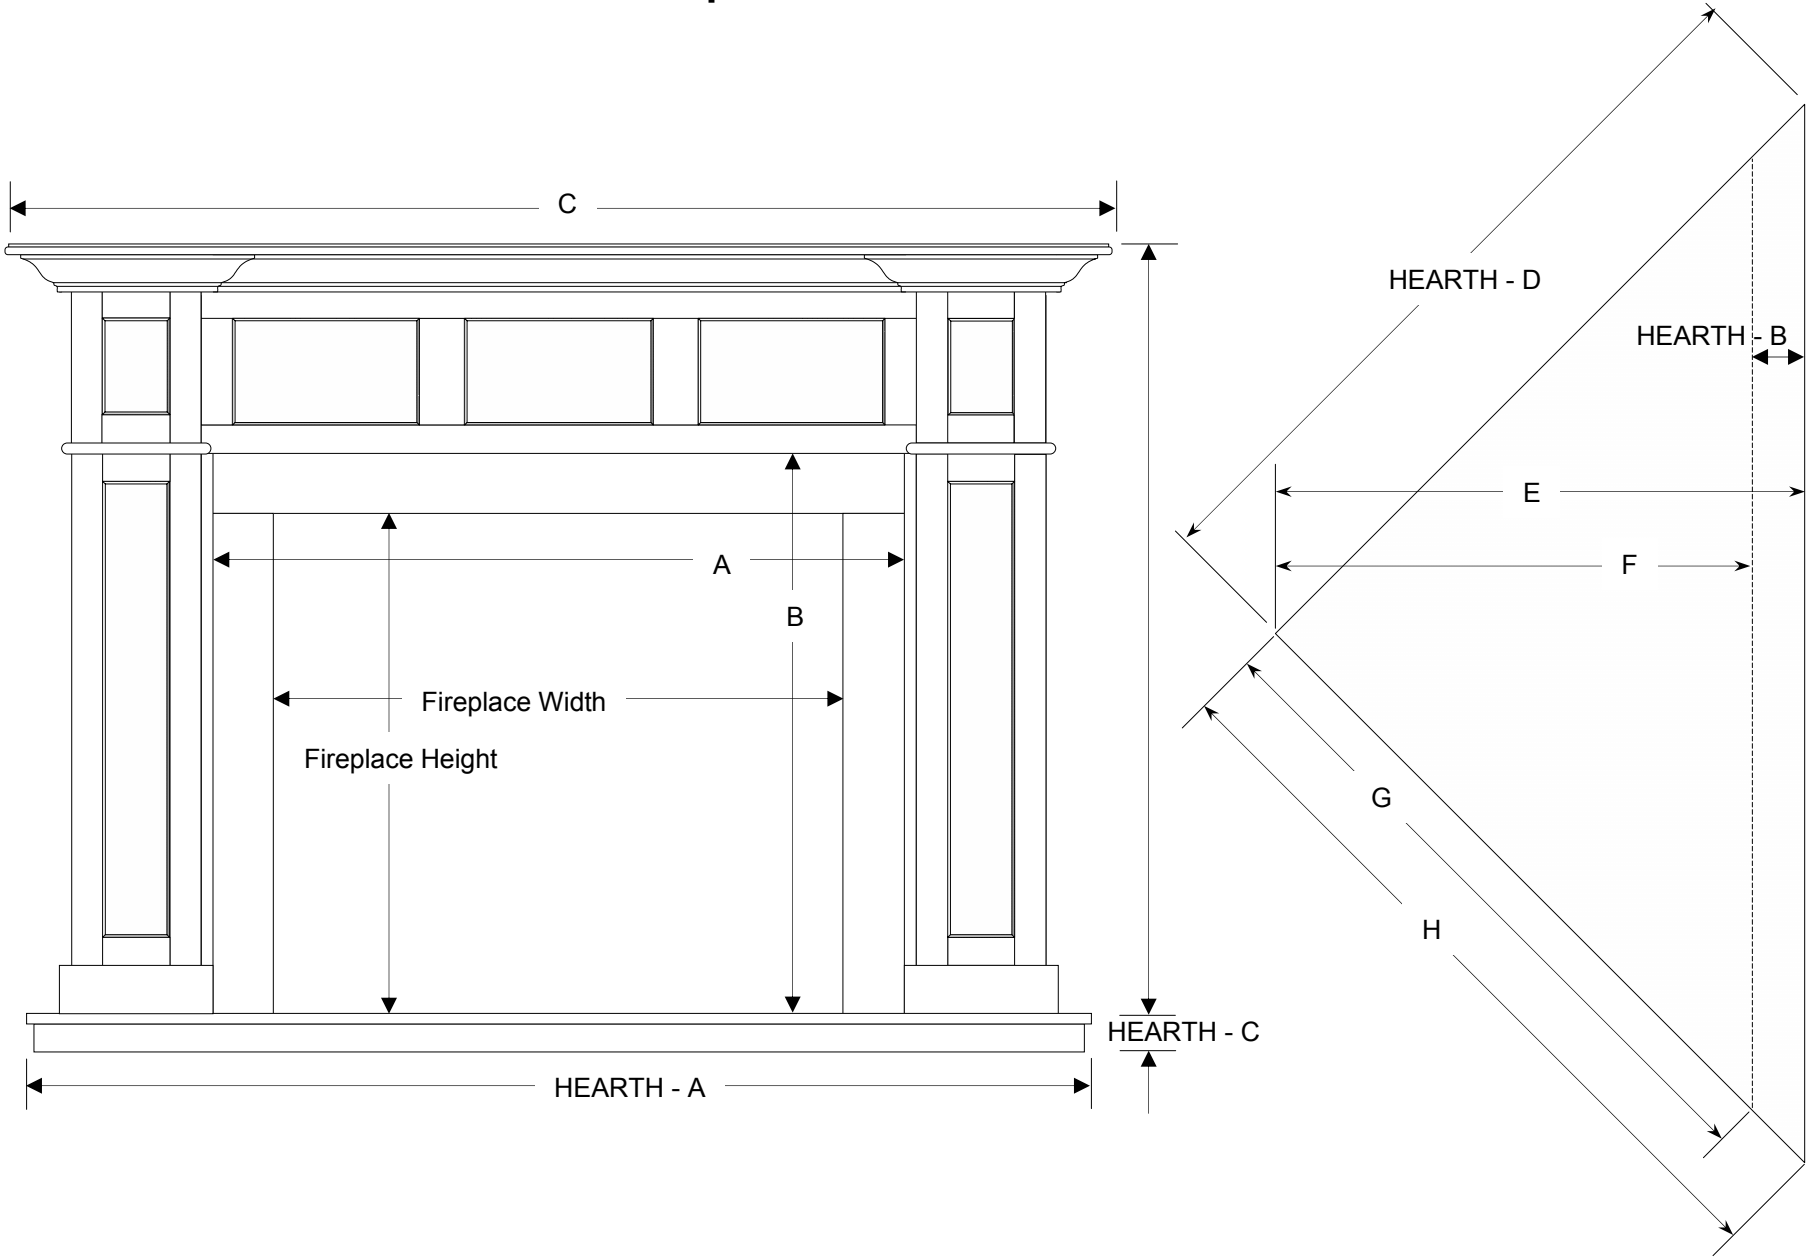

the Winchester Flat Wall Cabinet with optional Hearth-Base – ARCHITECTURAL

WOOD DUCK MANUFACTURING

the Winchester Corner Cabinet with optional Hearth-Base – ARCHITECTURAL

WOOD DUCK MANUFACTURING

the Winchester Full Surround Mantel – ARCHITECTURAL