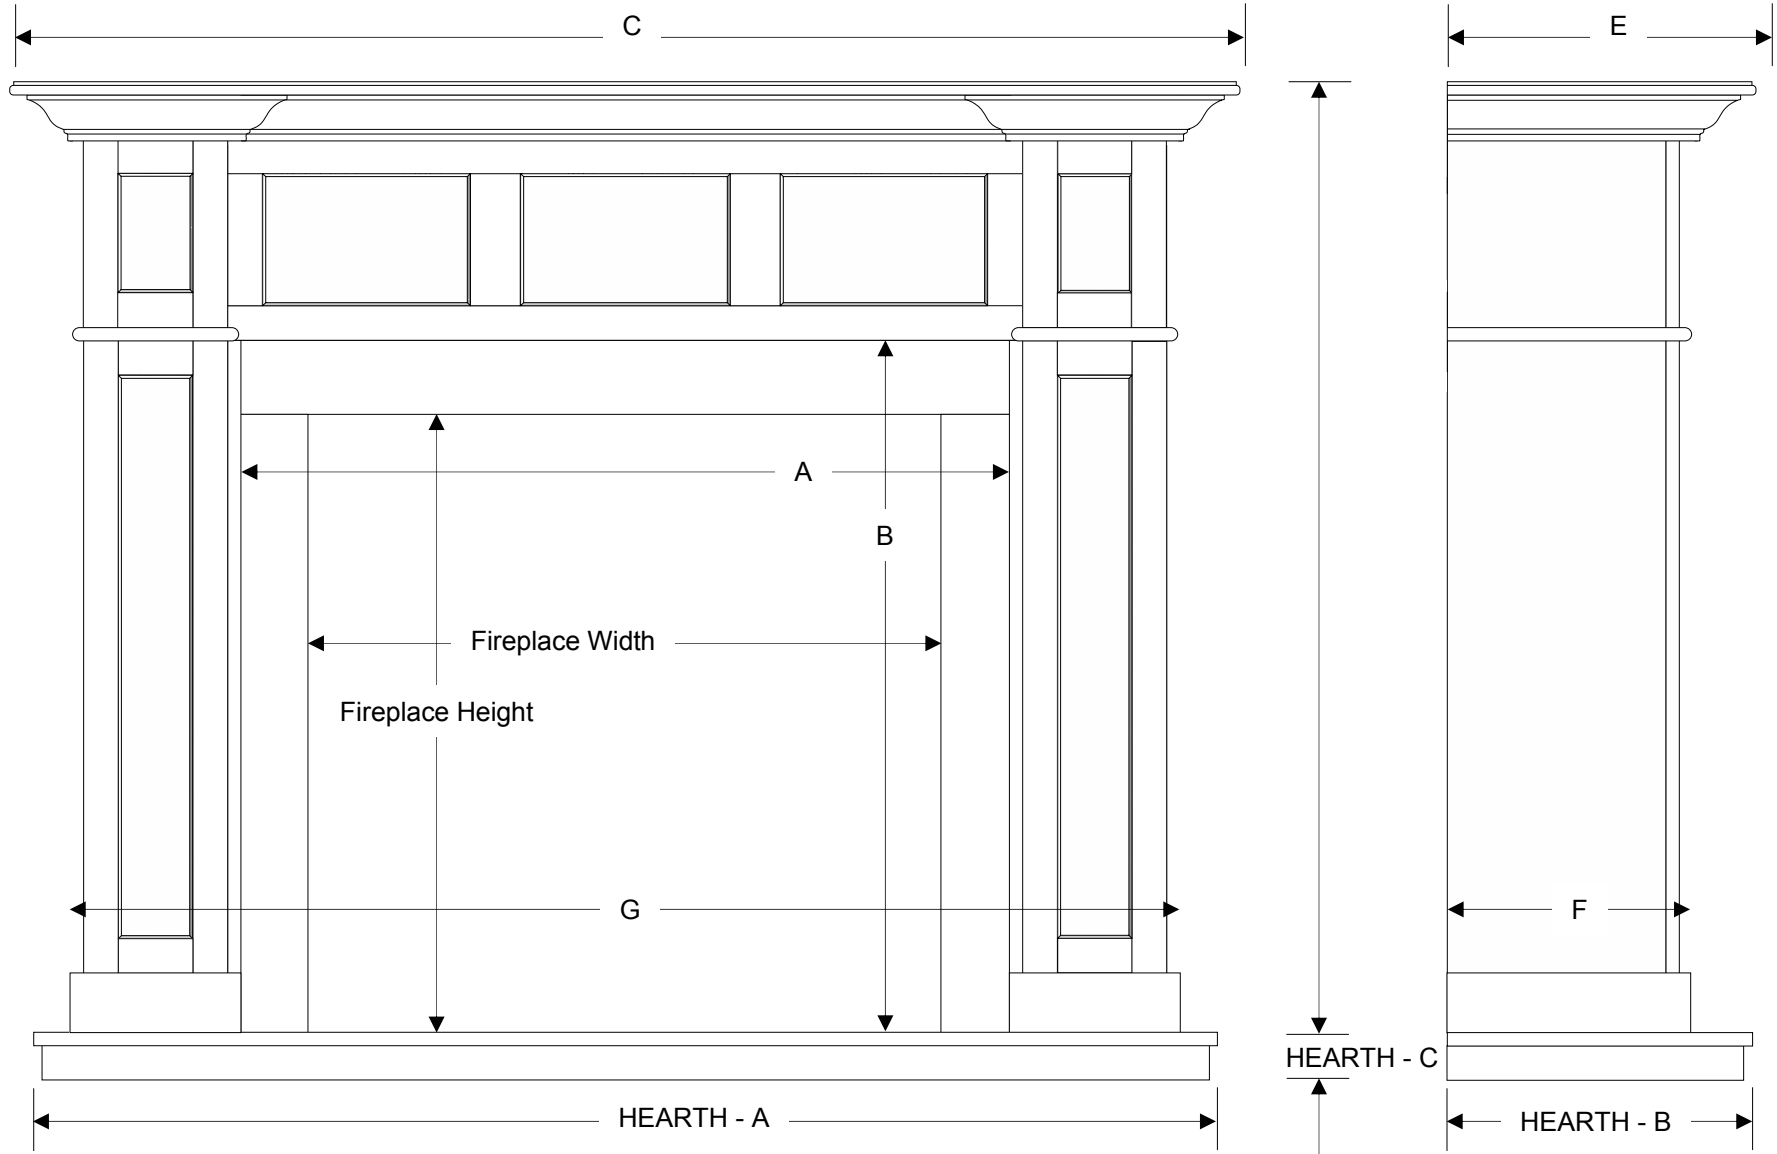

the Winchester Flat Wall Cabinet with optional Hearth-Base – ARCHITECTURAL

WOOD DUCK MANUFACTURING

the Winchester Corner Cabinet with optional Hearth-Base – ARCHITECTURAL

WOOD DUCK MANUFACTURING

the Winchester Full Surround Mantel – ARCHITECTURAL