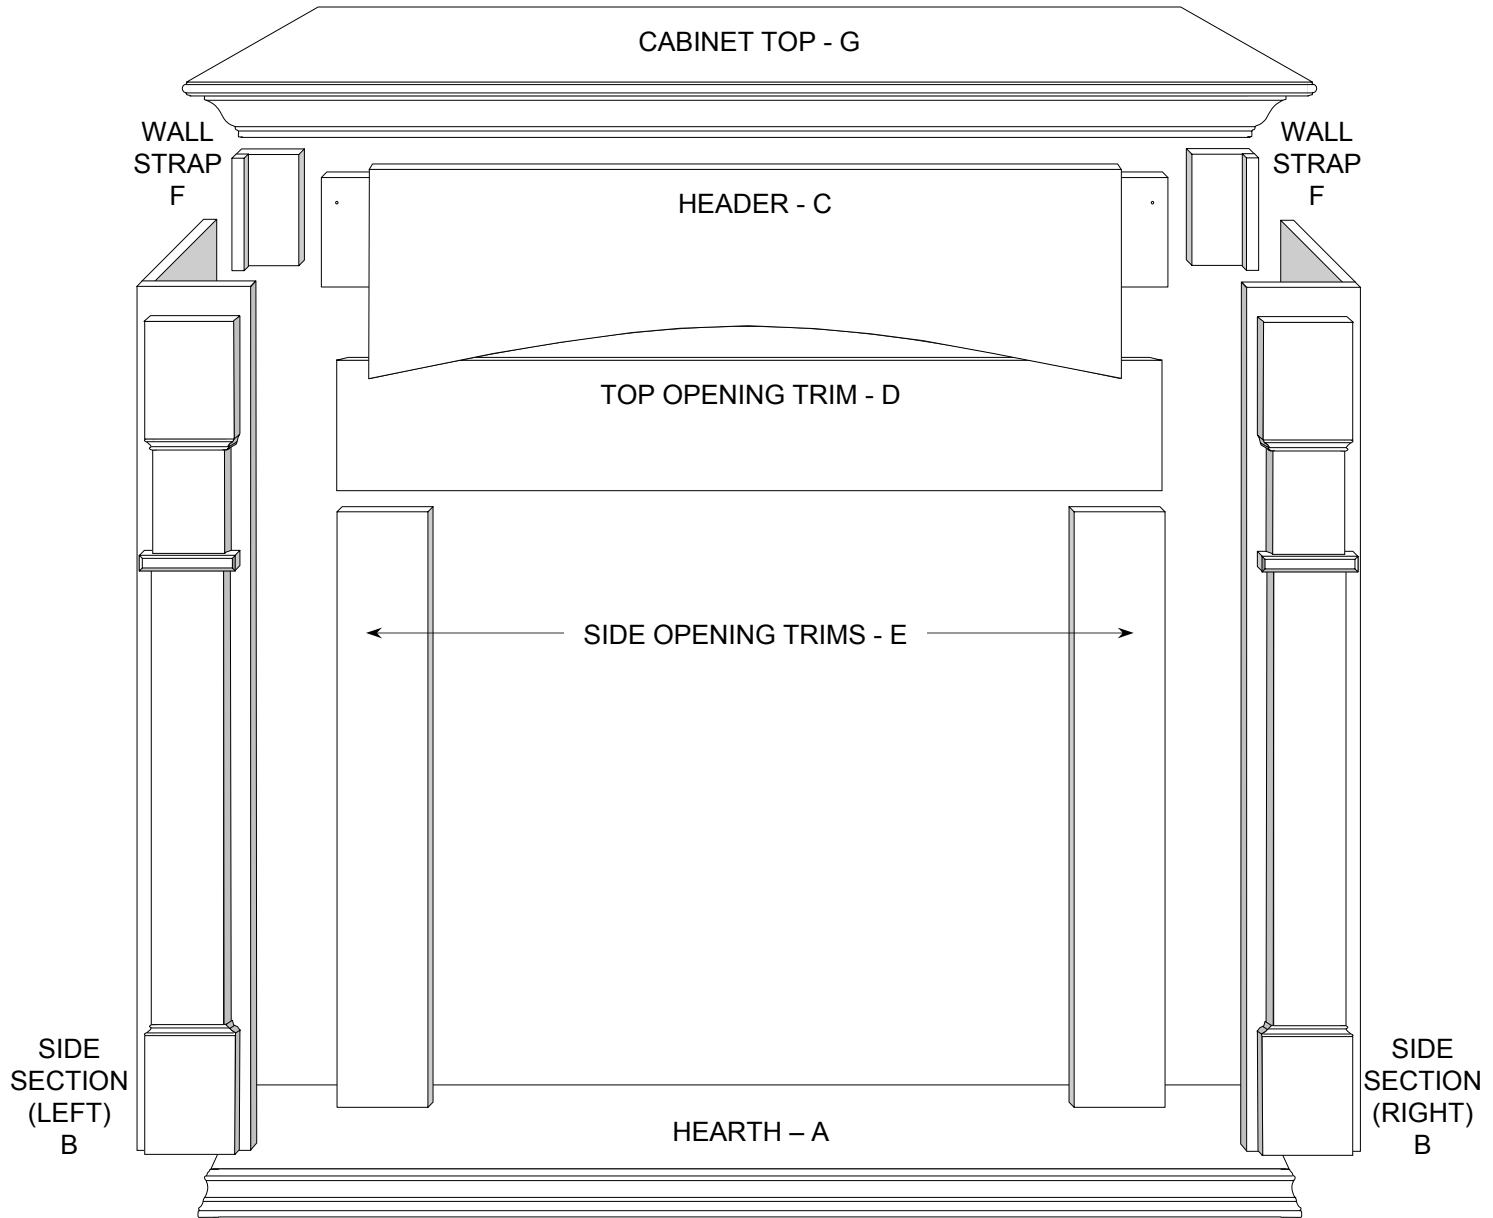

the Williamsburg Flat Wall Cabinet with optional Hearth-Base – COMPONENTS

WOOD DUCK MANUFACTURING