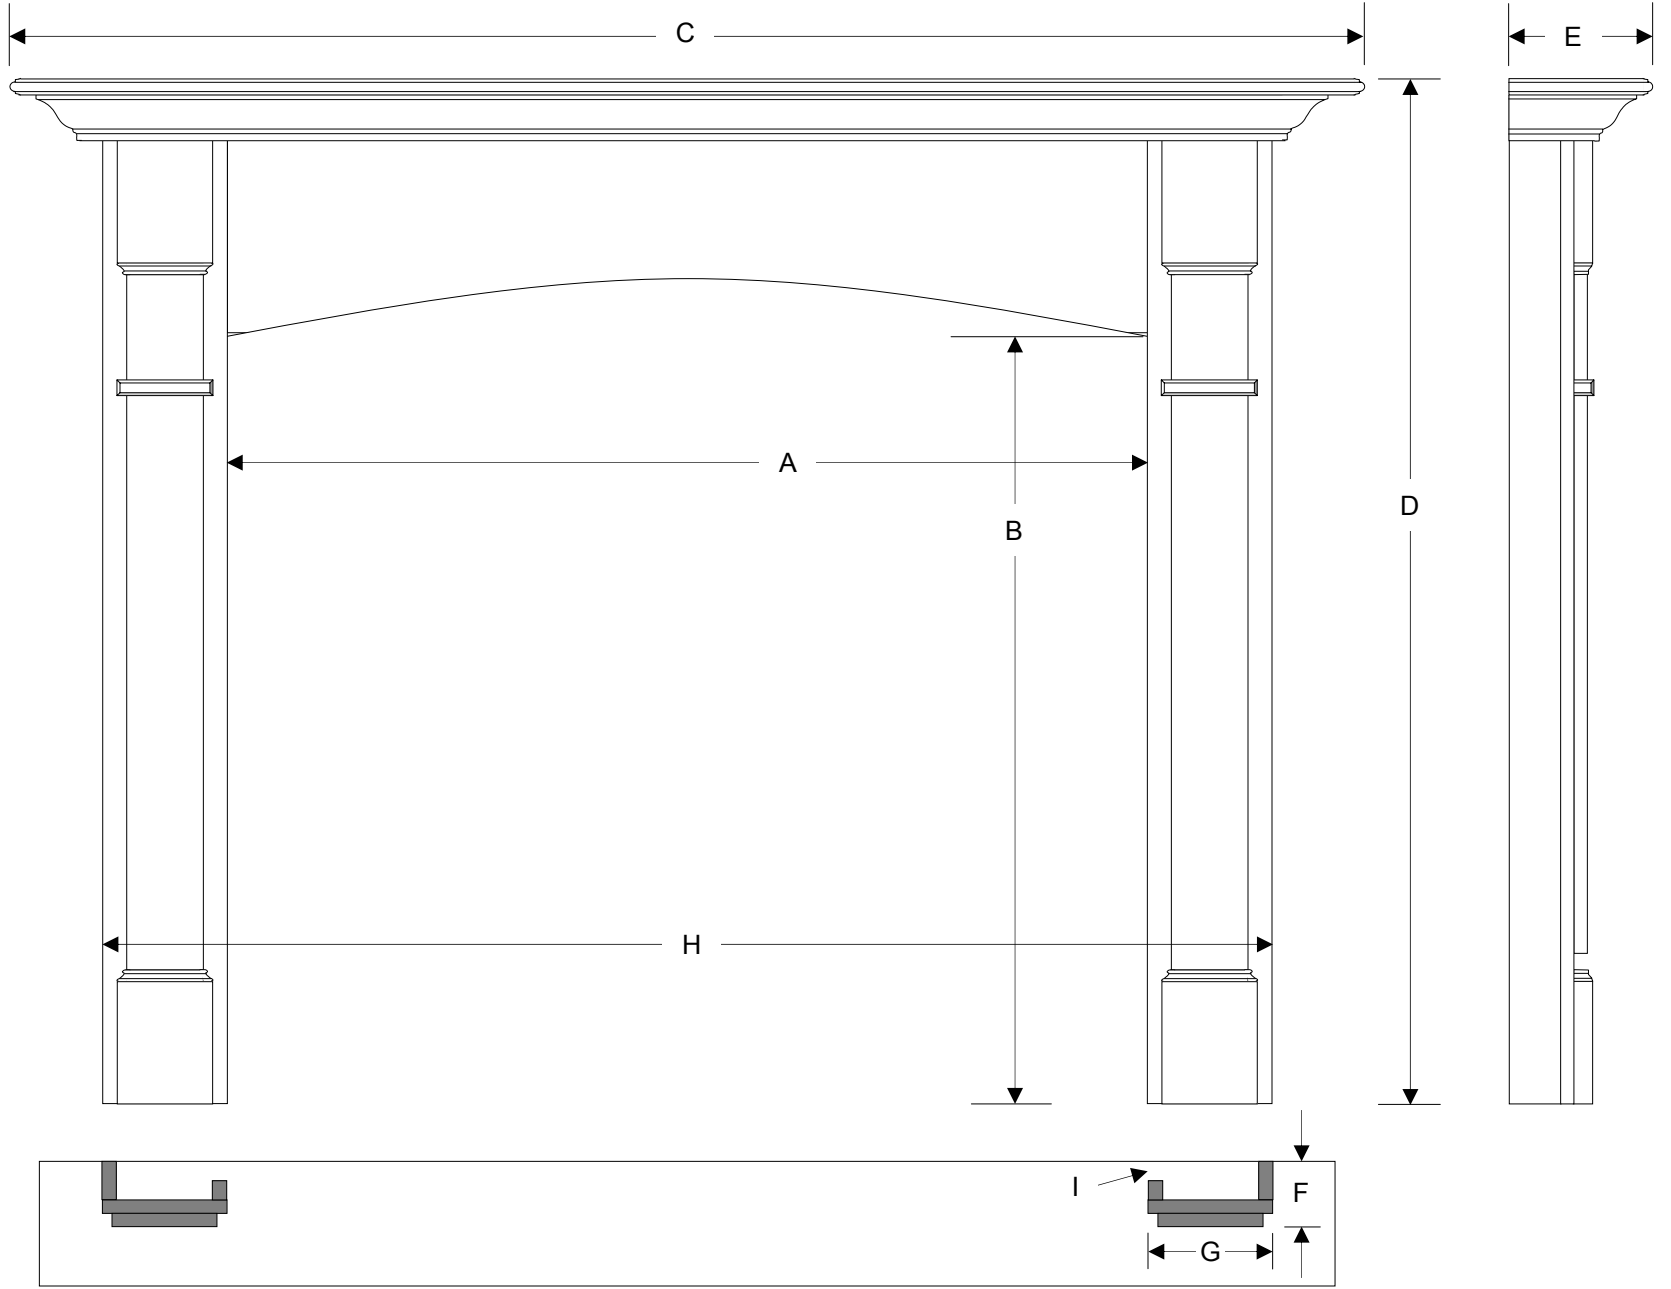

# the Williamsburg Flat Wall Cabinet with optional Hearth-Base – ARCHITECTURAL

WOOD DUCK MANUFACTURING