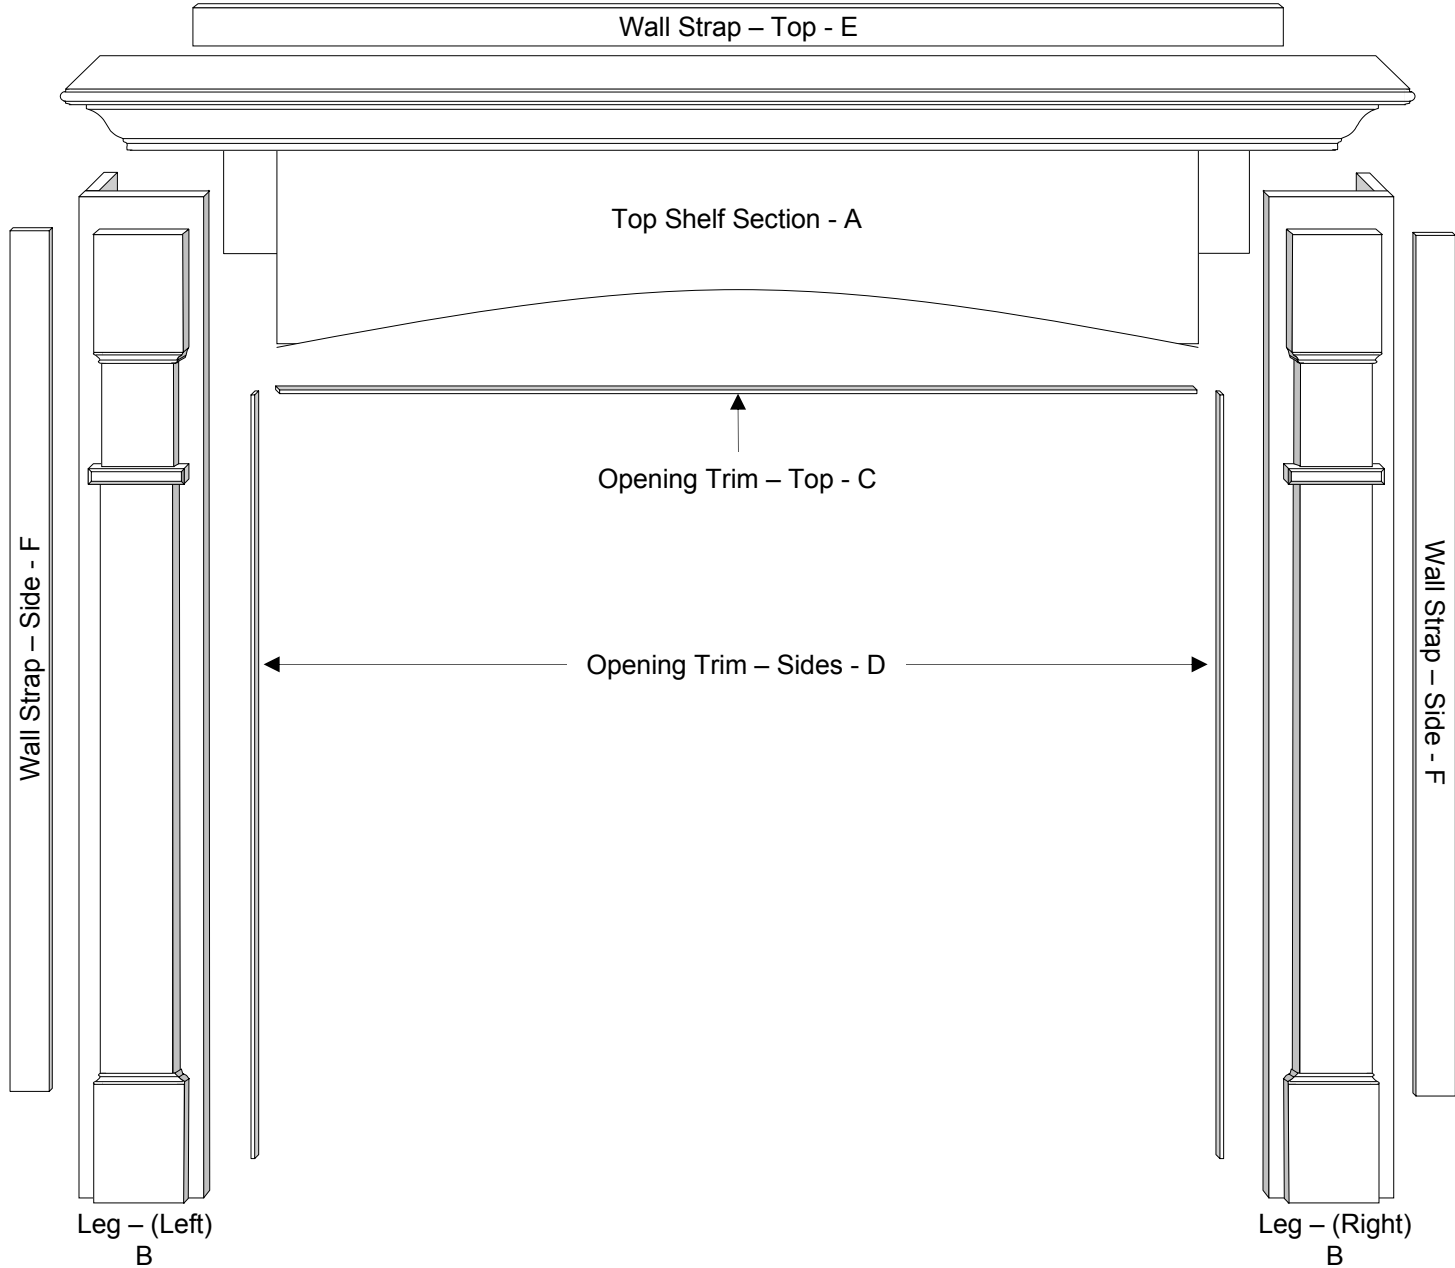

the Williamsburg Full Surround Mantel - COMPONENTS

WOOD DUCK MANUFACTURING