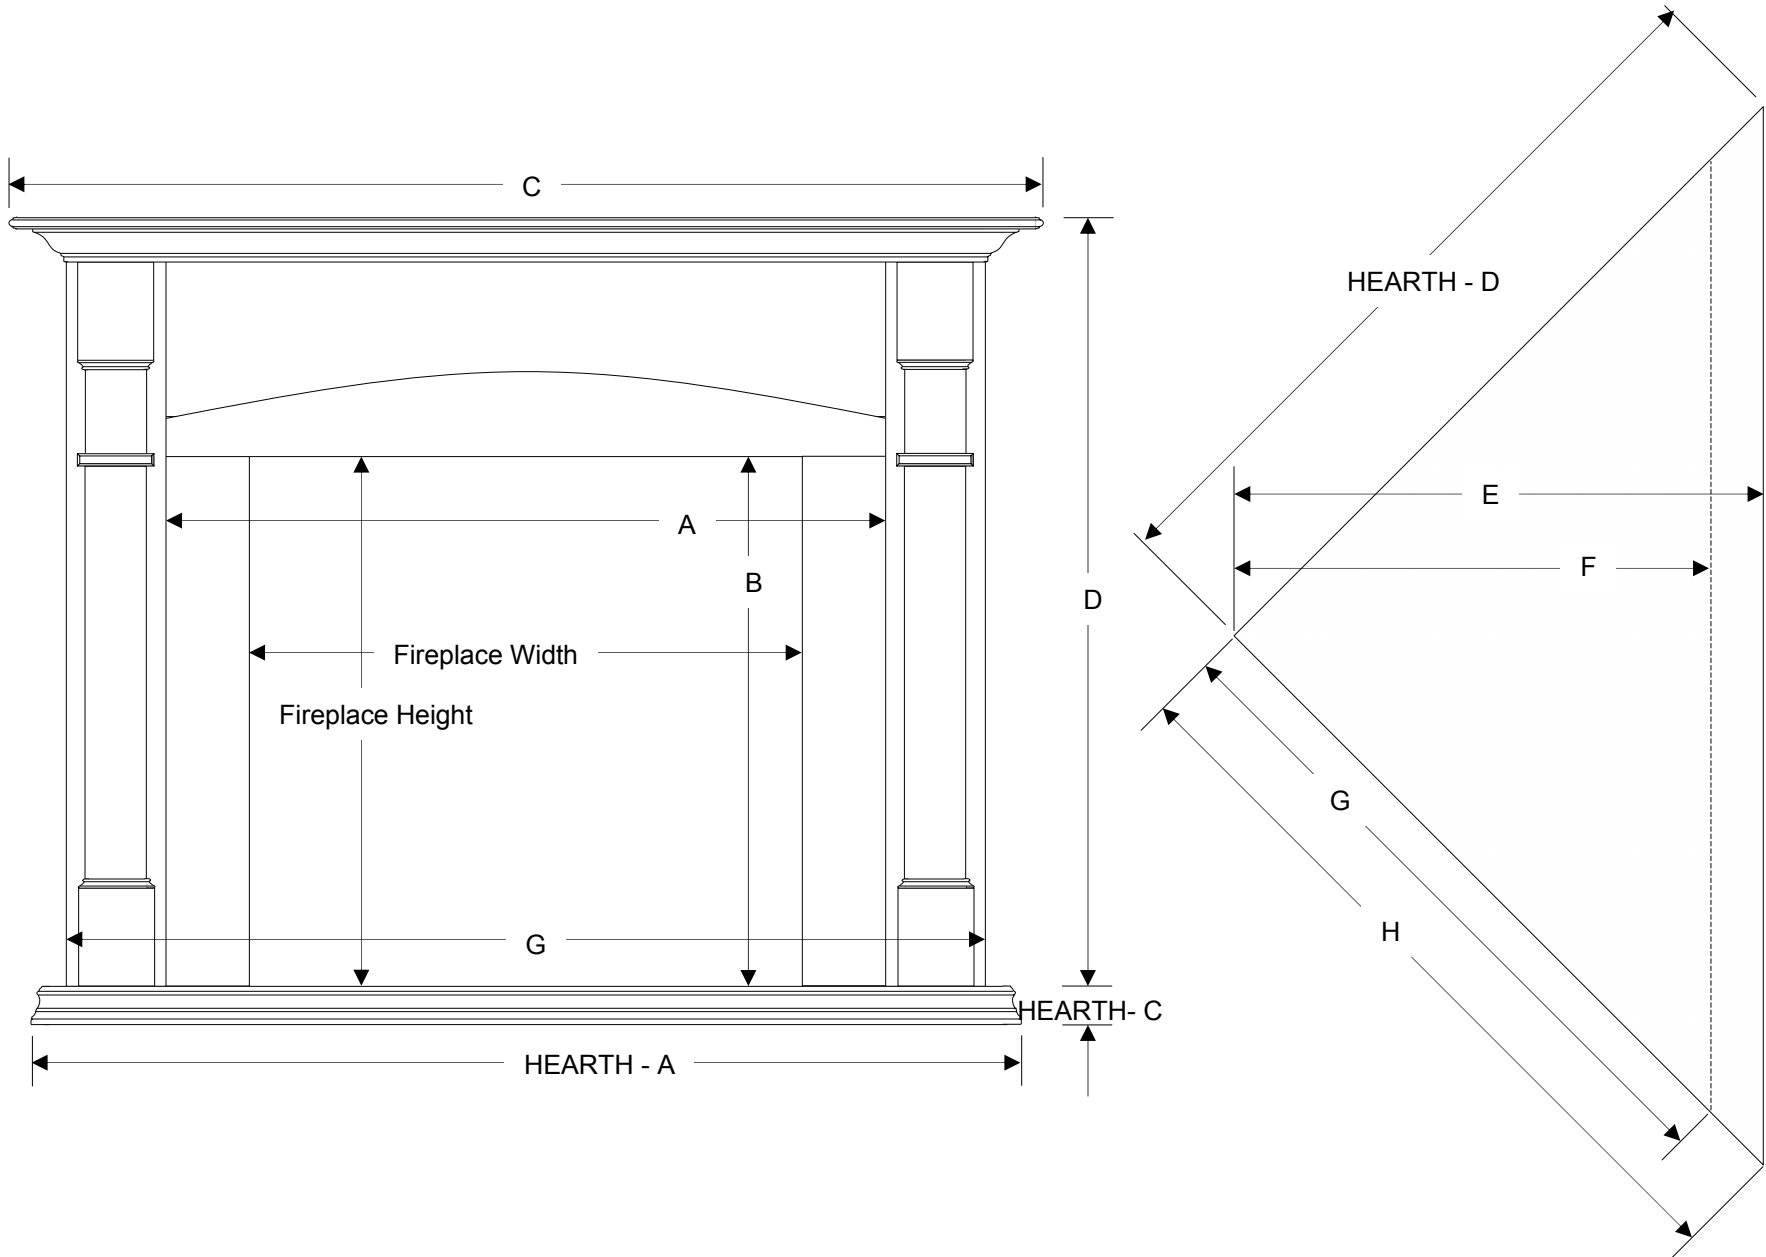

the Williamsburg Corner Cabinet with optional Hearth-Base – ARCHITECTURAL

WOOD DUCK MANUFACTURING