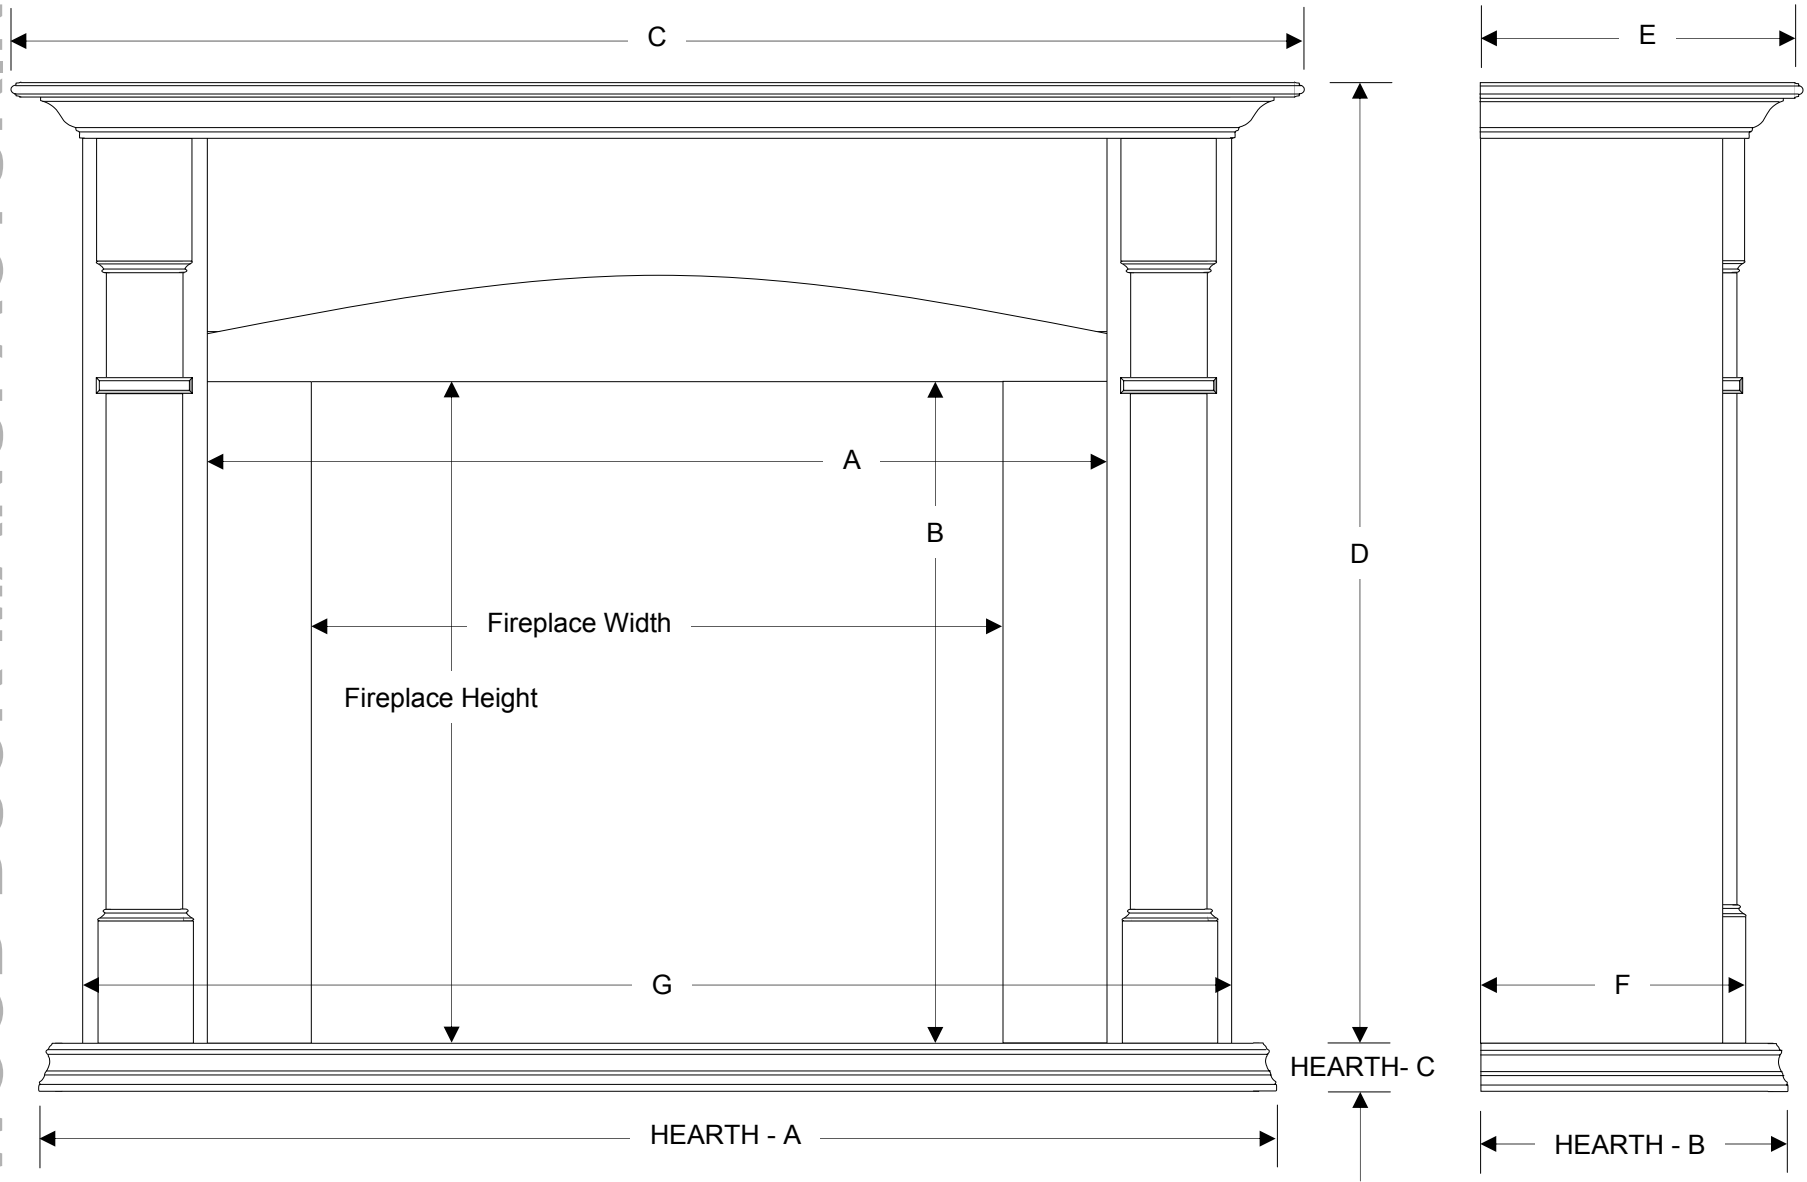

# the Williamsburg Flat Wall Cabinet with optional Hearth-Base – ARCHITECTURAL

WOOD DUCK MANUFACTURING