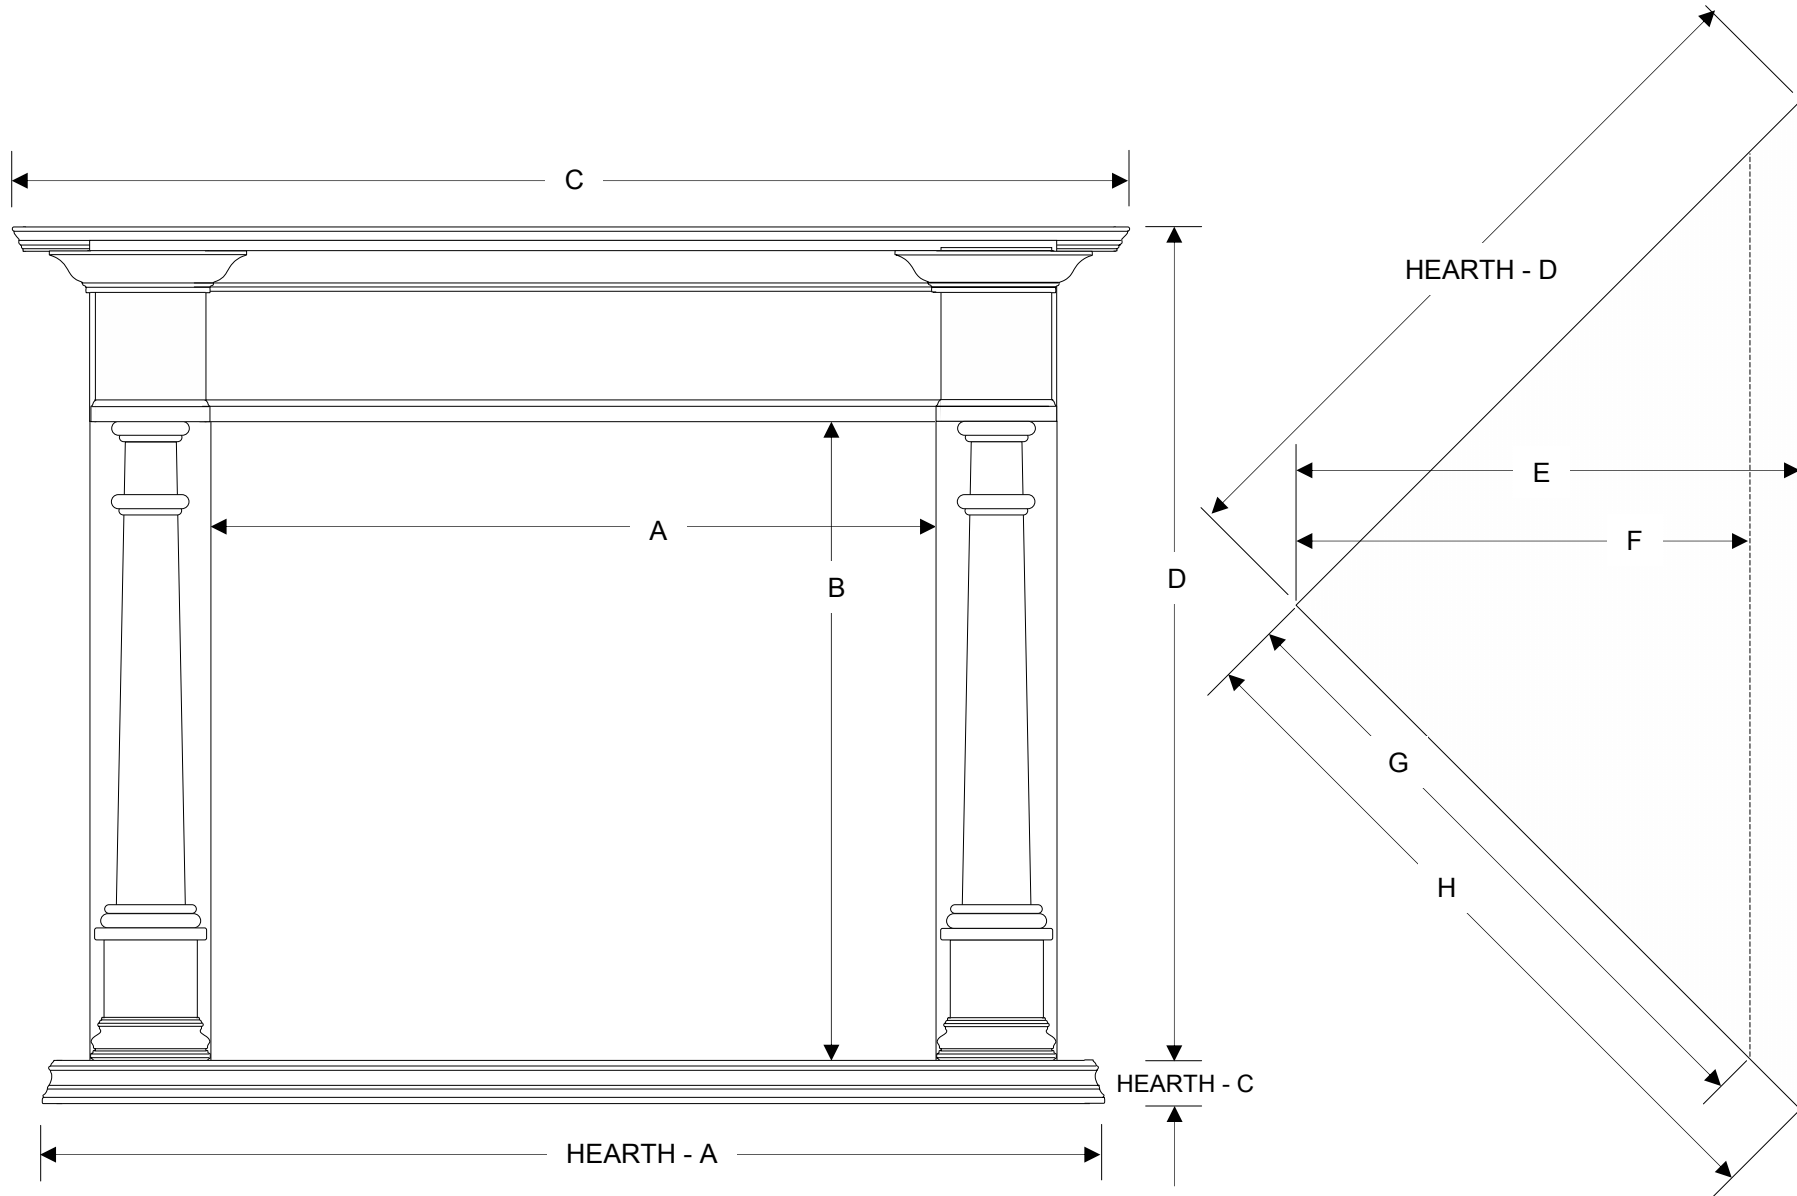

the Wellesley Corner Cabinet with optional Hearth-Base – ARCHITECTURAL

WOOD DUCK MANUFACTURING