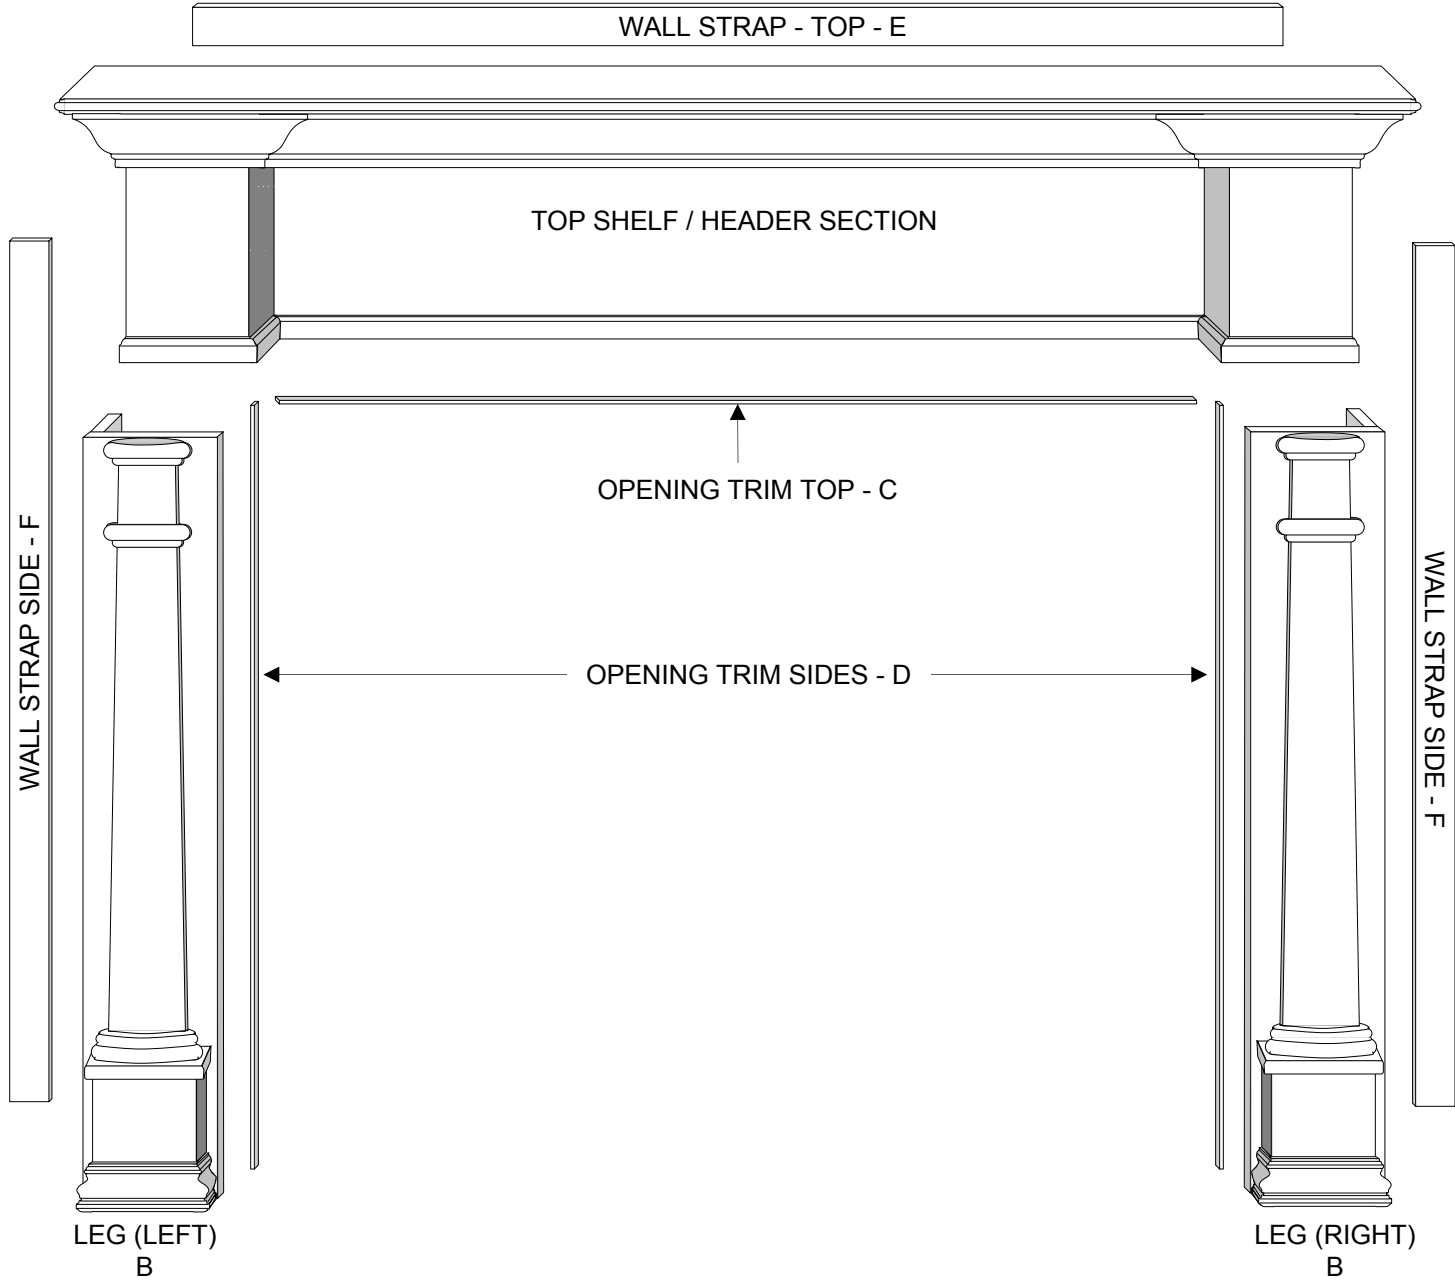

the Wellesley Full Surround Mantel - ARCHITECTURAL

WOOD DUCK MANUFACTURING

the Wellesley Flat Wall Cabinet Surround Mantel - ARCHITECTURAL

WOOD DUCK MANUFACTURING

the Wellesley Corner Cabinet with optional Hearth-Base – ARCHITECTURAL

WOOD DUCK MANUFACTURING

the Wellesley Full Surround Mantel - COMPONENTS

WOOD DUCK MANUFACTURING

the Wellesley Cabinet Surround Mantel - COMPONENTS

WOOD DUCK MANUFACTURING

the Wellesley Corner Cabinet with optional Hearth-Base – COMPONENTS