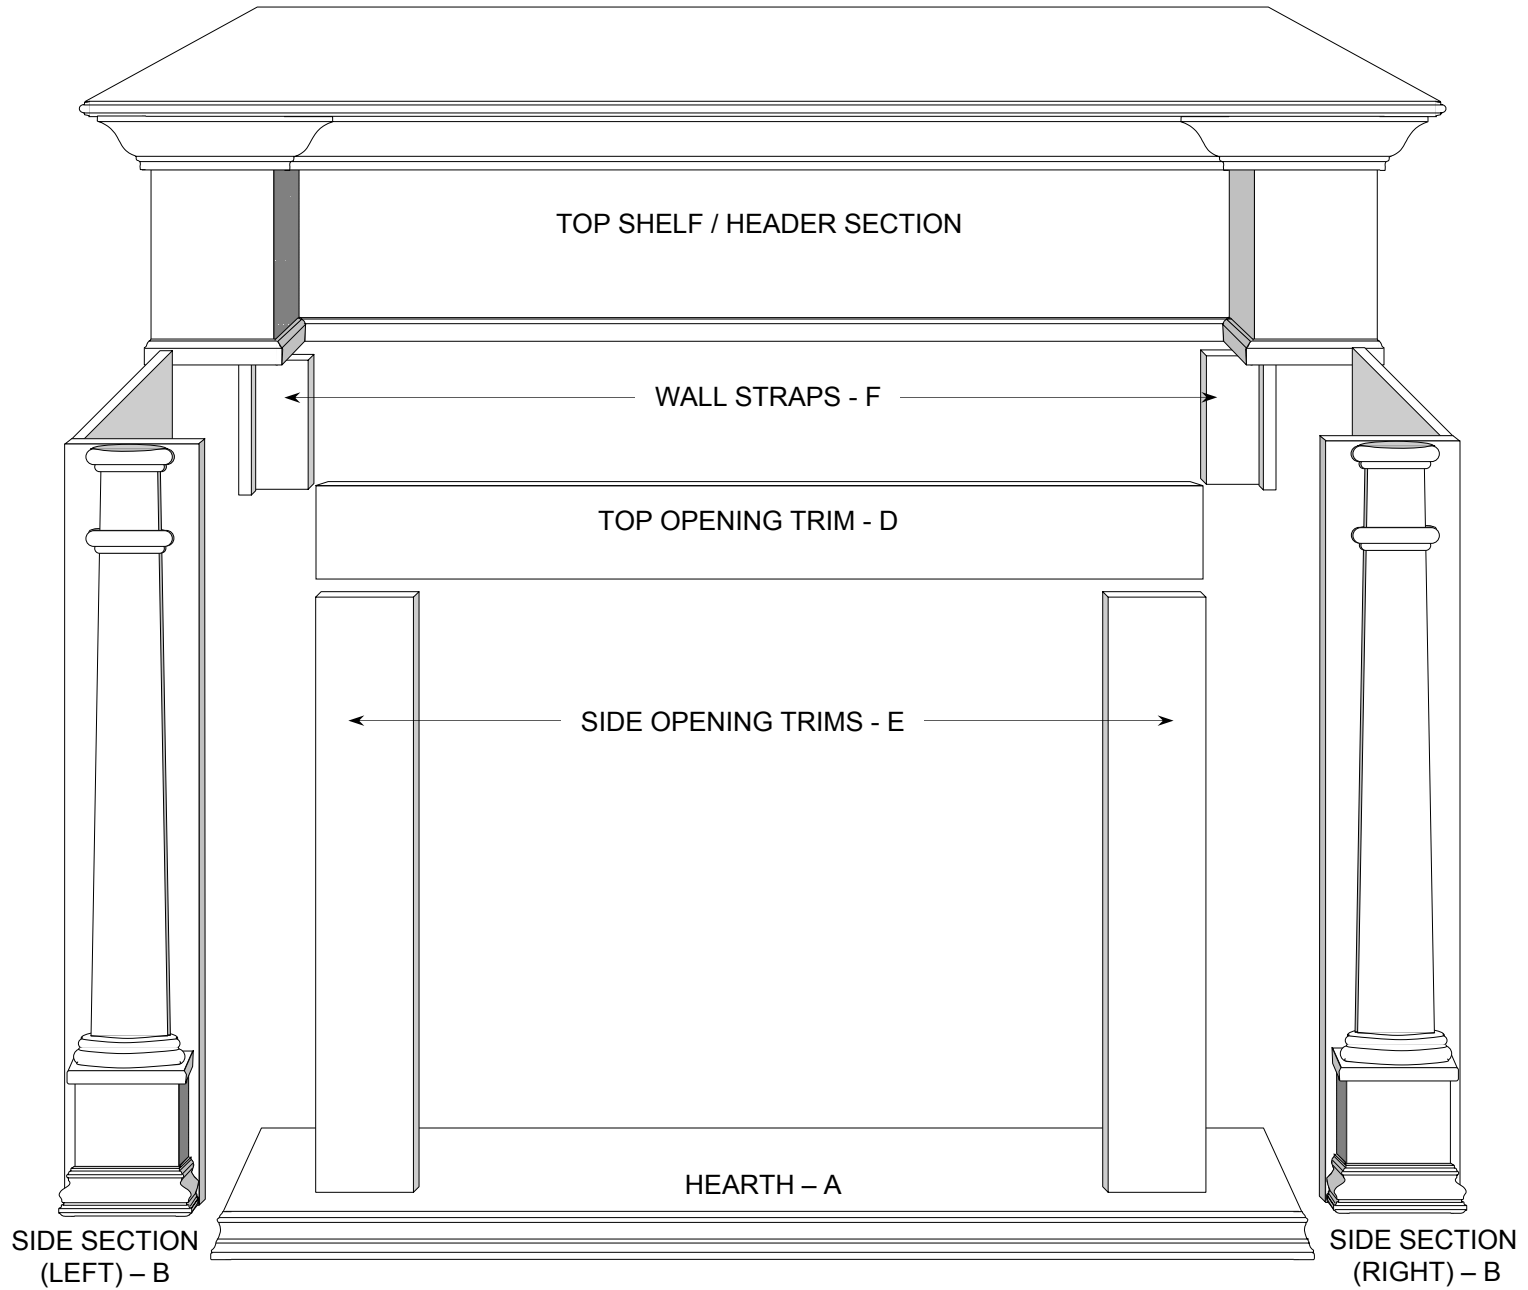

WOOD DUCK MANUFACTURING

the Wellesley Full Surround Mantel - COMPONENTS

WOOD DUCK MANUFACTURING

the Wellesley Cabinet Surround Mantel - COMPONENTS

WOOD DUCK MANUFACTURING

the Wellesley Corner Cabinet with optional Hearth-Base – COMPONENTS