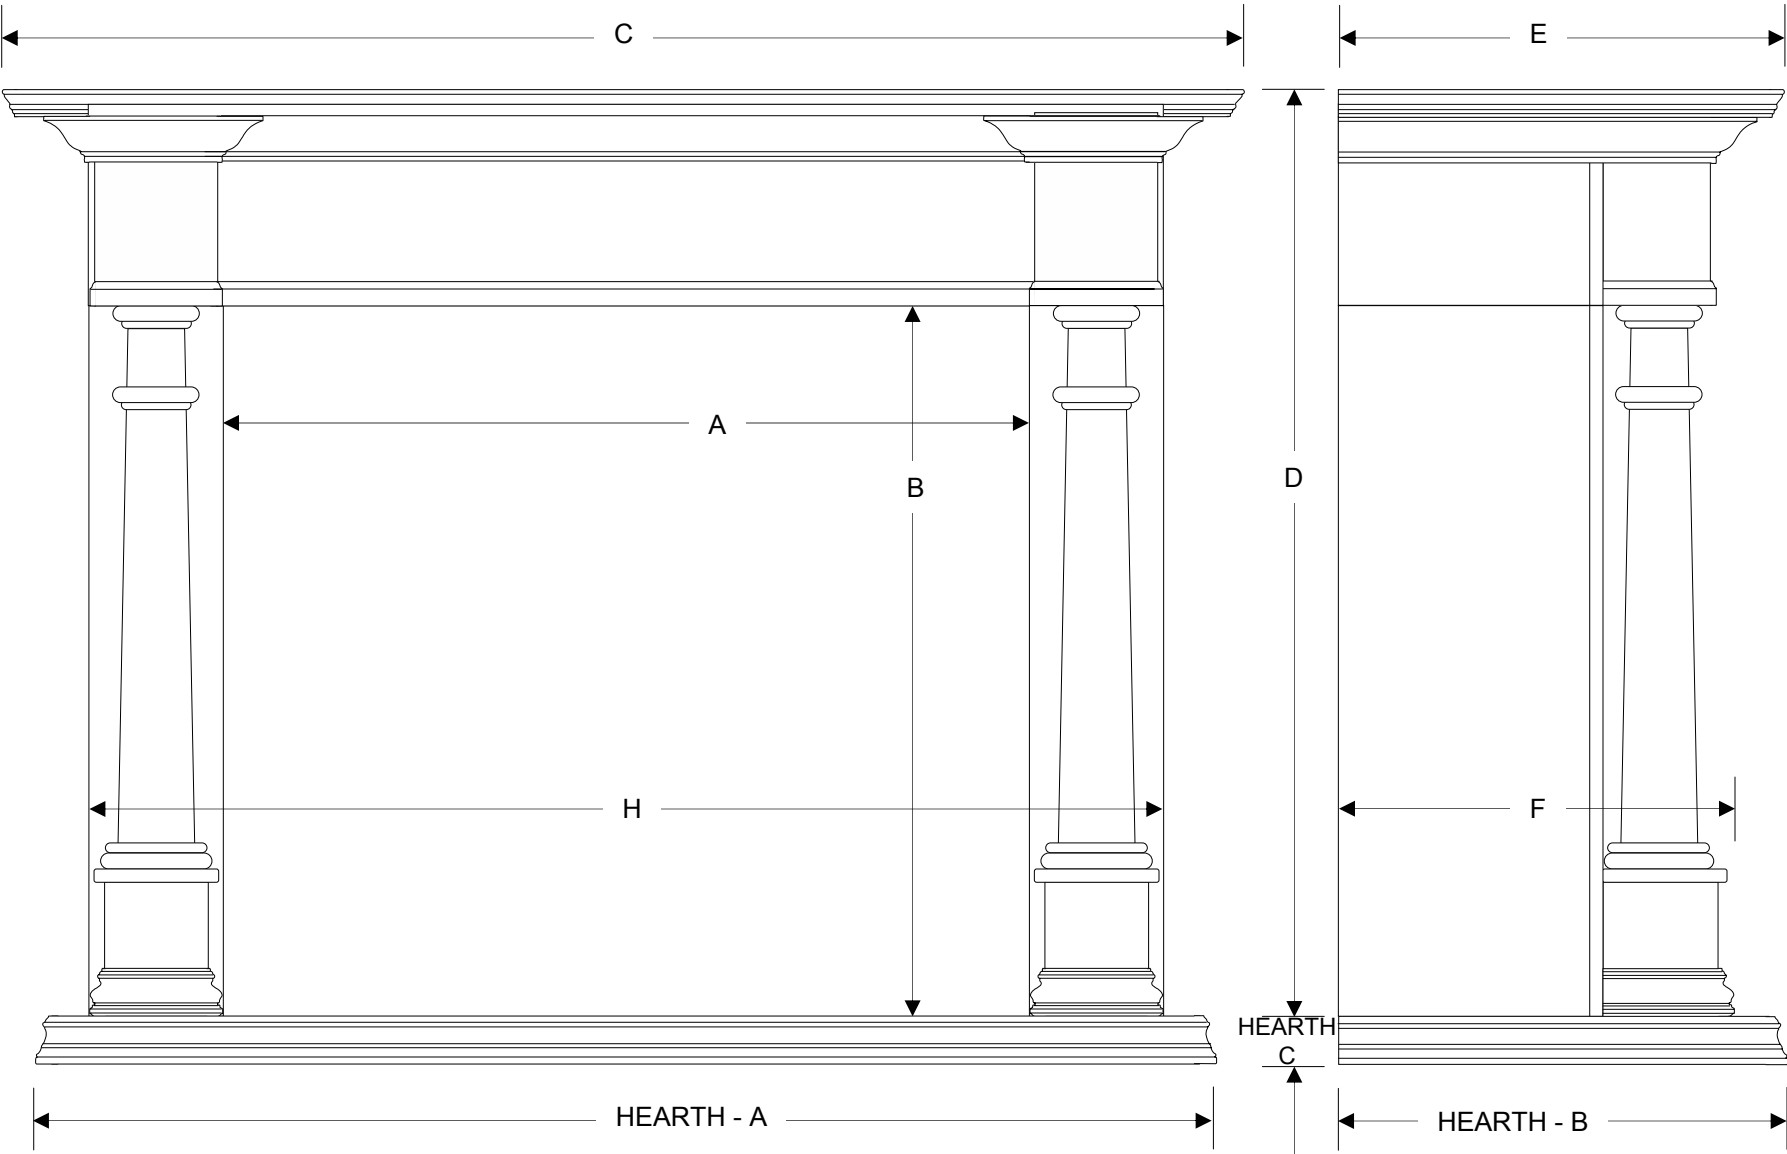

the Wellesley Full Surround Mantel - ARCHITECTURAL

WOOD DUCK MANUFACTURING

the Wellesley Flat Wall Cabinet Surround Mantel - ARCHITECTURAL

WOOD DUCK MANUFACTURING

the Wellesley Corner Cabinet with optional Hearth-Base – ARCHITECTURAL