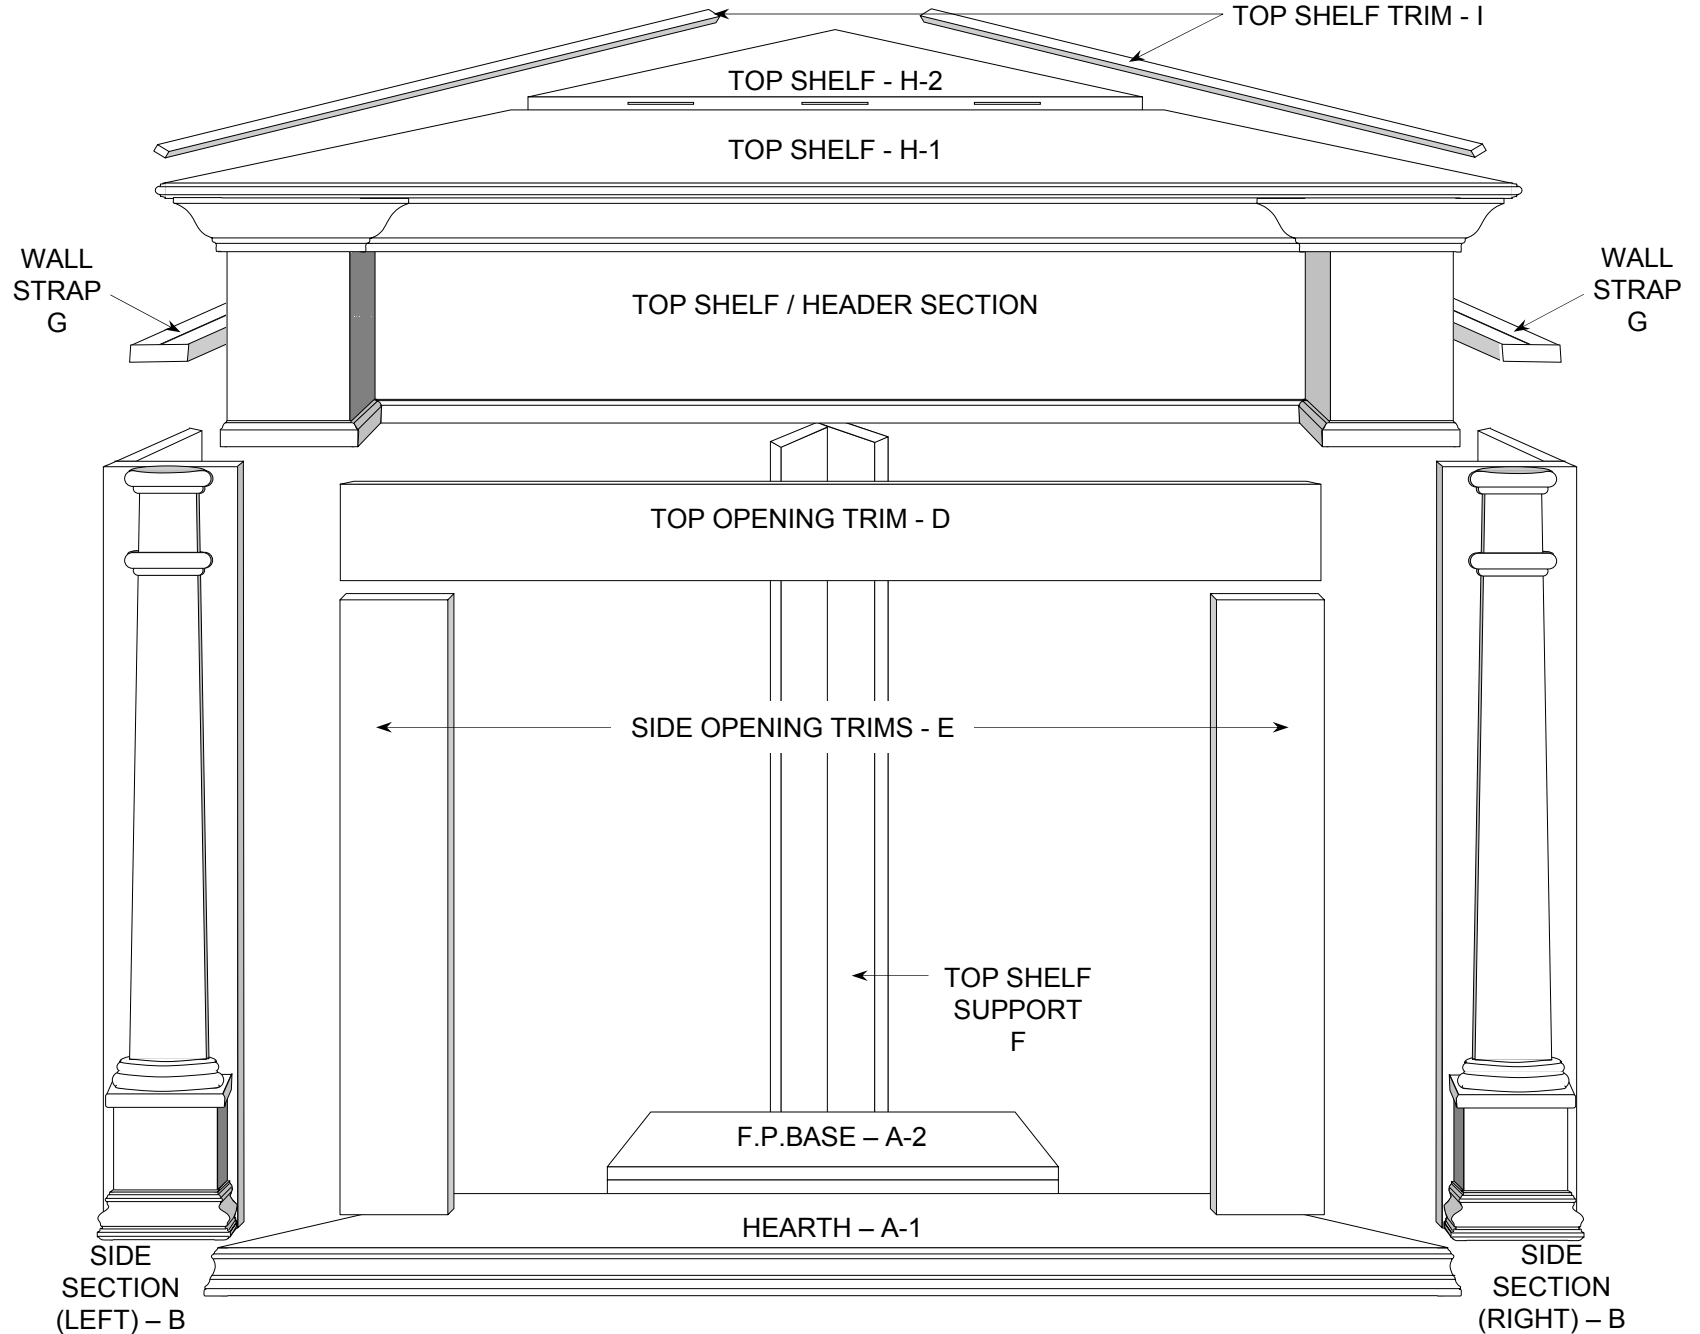

WOOD DUCK MANUFACTURING

the Wellesley Full Surround Mantel - COMPONENTS

WOOD DUCK MANUFACTURING

the Wellesley Cabinet Surround Mantel - COMPONENTS

WOOD DUCK MANUFACTURING

the Wellesley Corner Cabinet with optional Hearth-Base – COMPONENTS