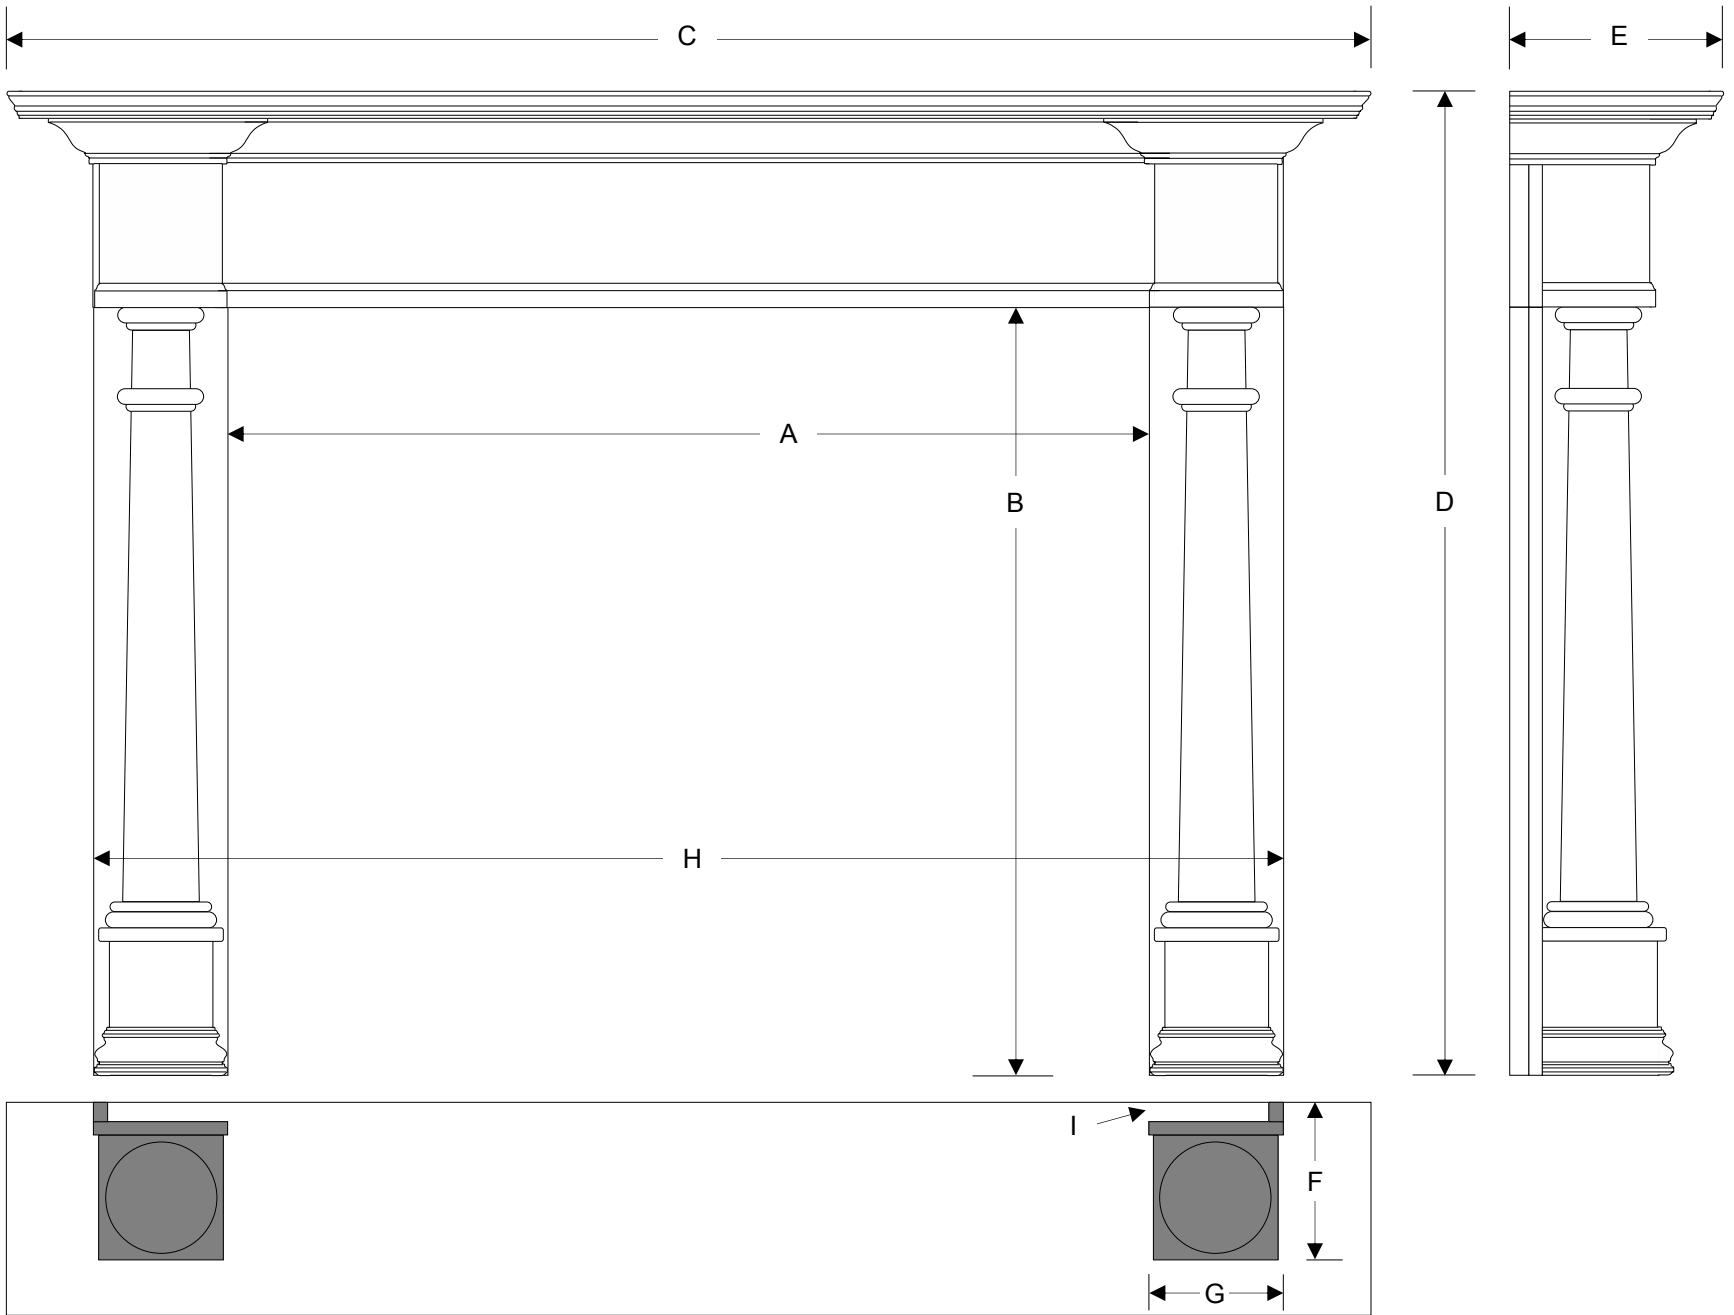

the Wellesley Full Surround Mantel - ARCHITECTURAL

WOOD DUCK MANUFACTURING

the Wellesley Flat Wall Cabinet Surround Mantel - ARCHITECTURAL

WOOD DUCK MANUFACTURING

the Wellesley Corner Cabinet with optional Hearth-Base – ARCHITECTURAL