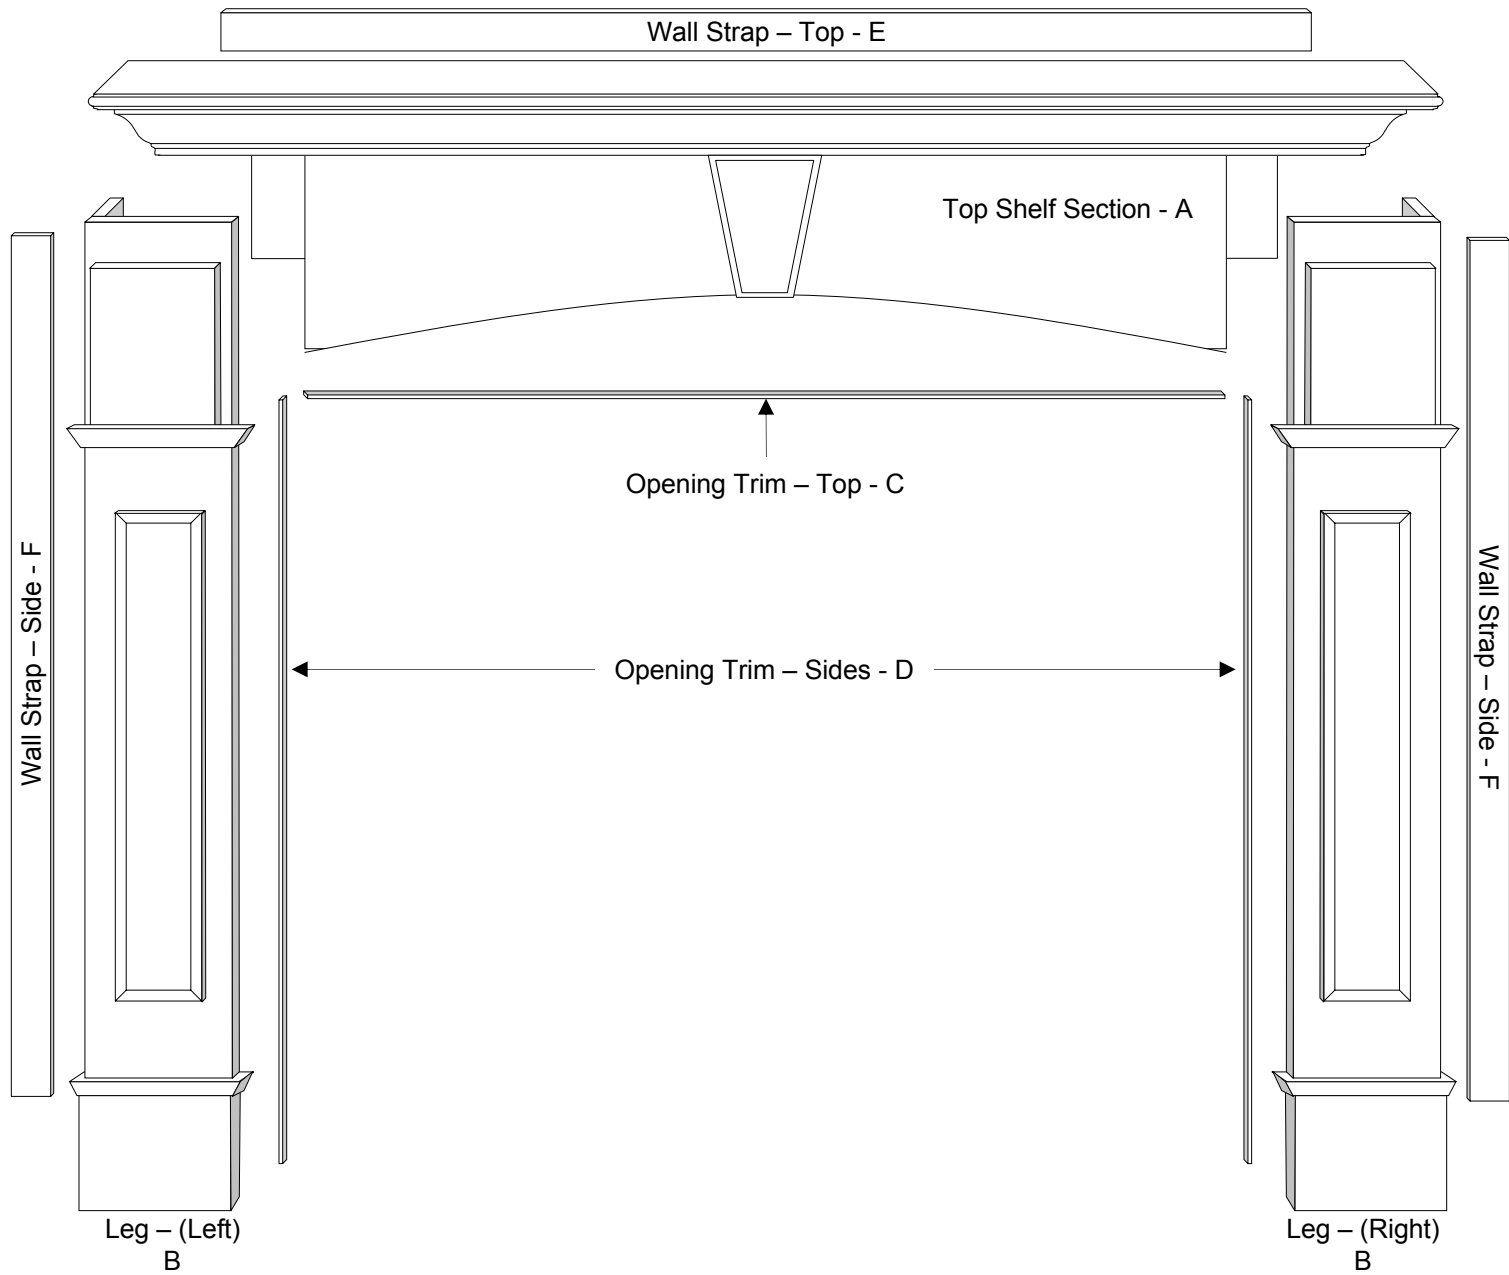

the Florence Full Surround Mantel – ARCHITECTURAL

WOOD DUCK MANUFACTURING

the Florence Flat Wall Cabinet – ARCHITECTURAL

WOOD DUCK MANUFACTURING

the Florence Corner Cabinet – ARCHITECTURAL

WOOD DUCK MANUFACTURING

the Florence Full Surround Mantel – COMPONENTS

WOOD DUCK MANUFACTURING

the Florence Flat Wall Cabinet with optional Hearth-Base – COMPONENTS

WOOD DUCK MANUFACTURING

the Florence Corner Cabinet with optional Hearth-Base – COMPONENTS