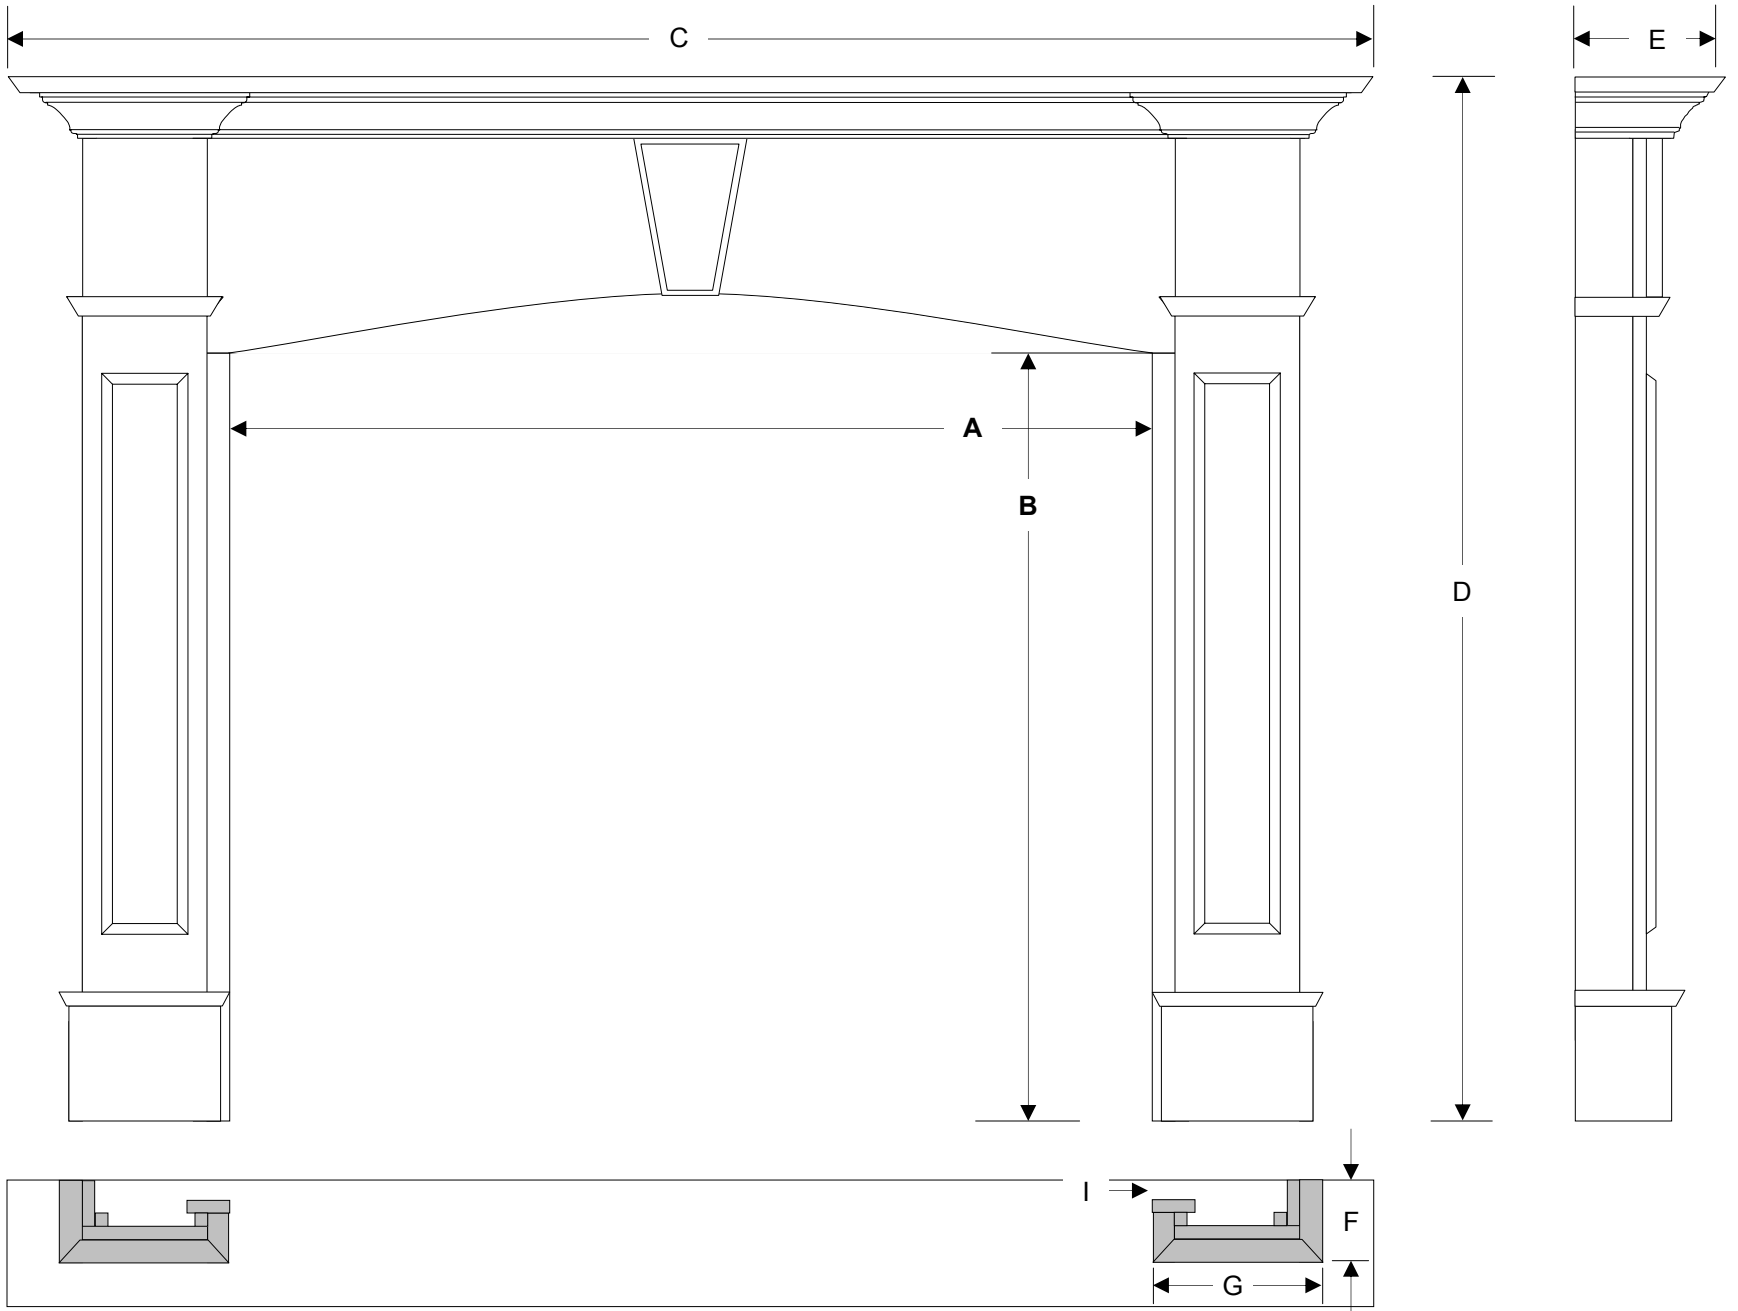

the Florence Full Surround Mantel – ARCHITECTURAL

WOOD DUCK MANUFACTURING

the Florence Flat Wall Cabinet – ARCHITECTURAL

WOOD DUCK MANUFACTURING

the Florence Corner Cabinet – ARCHITECTURAL

WOOD DUCK MANUFACTURING