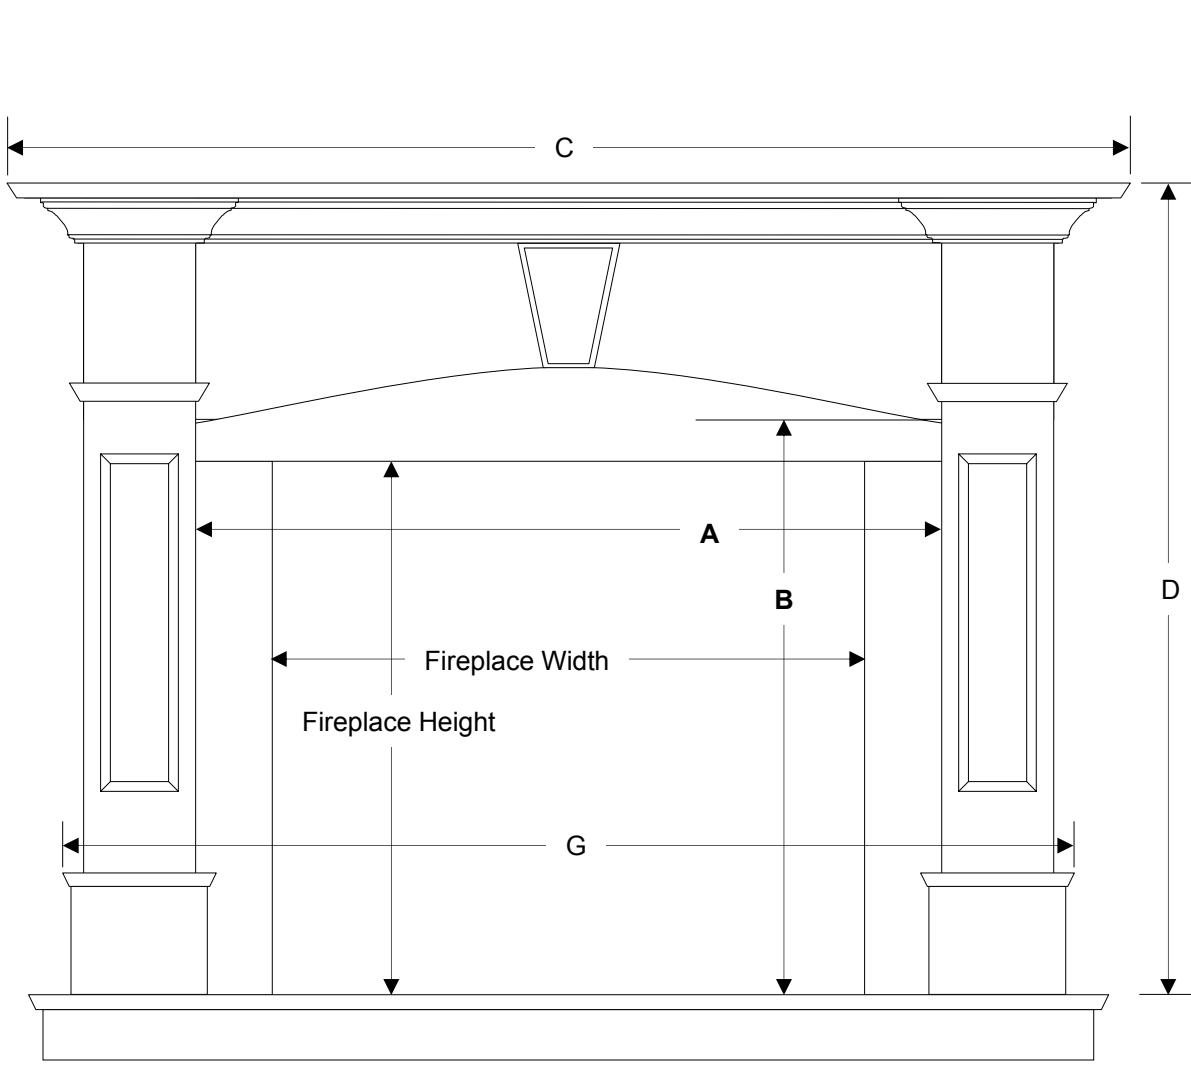

the Florence Full Surround Mantel – ARCHITECTURAL

WOOD DUCK MANUFACTURING

the Florence Flat Wall Cabinet – ARCHITECTURAL

WOOD DUCK MANUFACTURING

the Florence Corner Cabinet – ARCHITECTURAL

WOOD DUCK MANUFACTURING