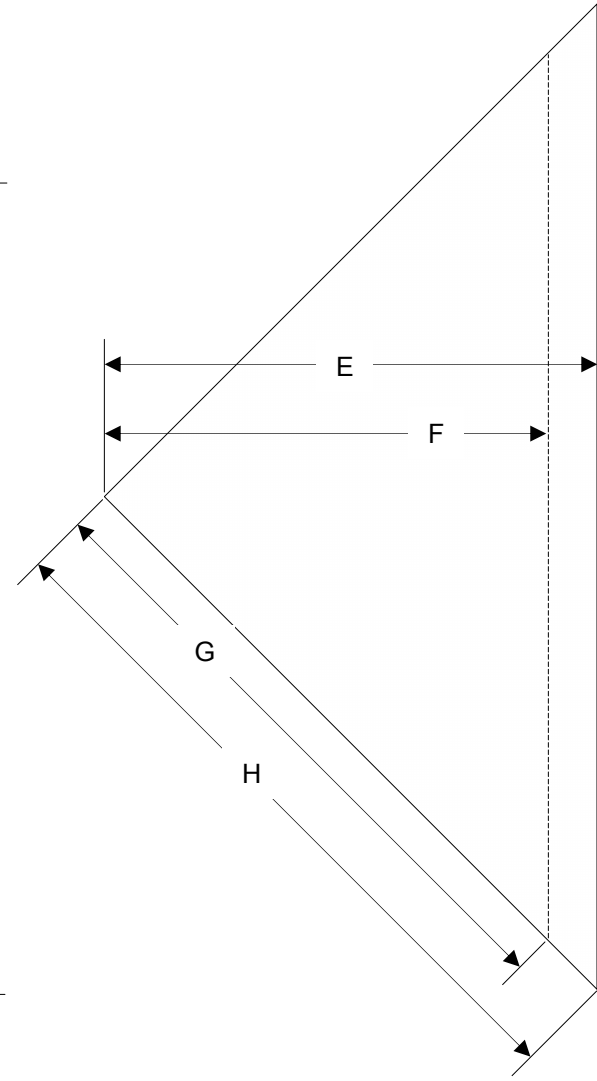

the Florence Full Surround Mantel – ARCHITECTURAL

WOOD DUCK MANUFACTURING

the Florence Flat Wall Cabinet – ARCHITECTURAL

WOOD DUCK MANUFACTURING

the Florence Corner Cabinet – ARCHITECTURAL

WOOD DUCK MANUFACTURING

the Florence Full Surround Mantel – COMPONENTS

WOOD DUCK MANUFACTURING

the Florence Flat Wall Cabinet with optional Hearth-Base – COMPONENTS

WOOD DUCK MANUFACTURING

the Florence Corner Cabinet with optional Hearth-Base – COMPONENTS