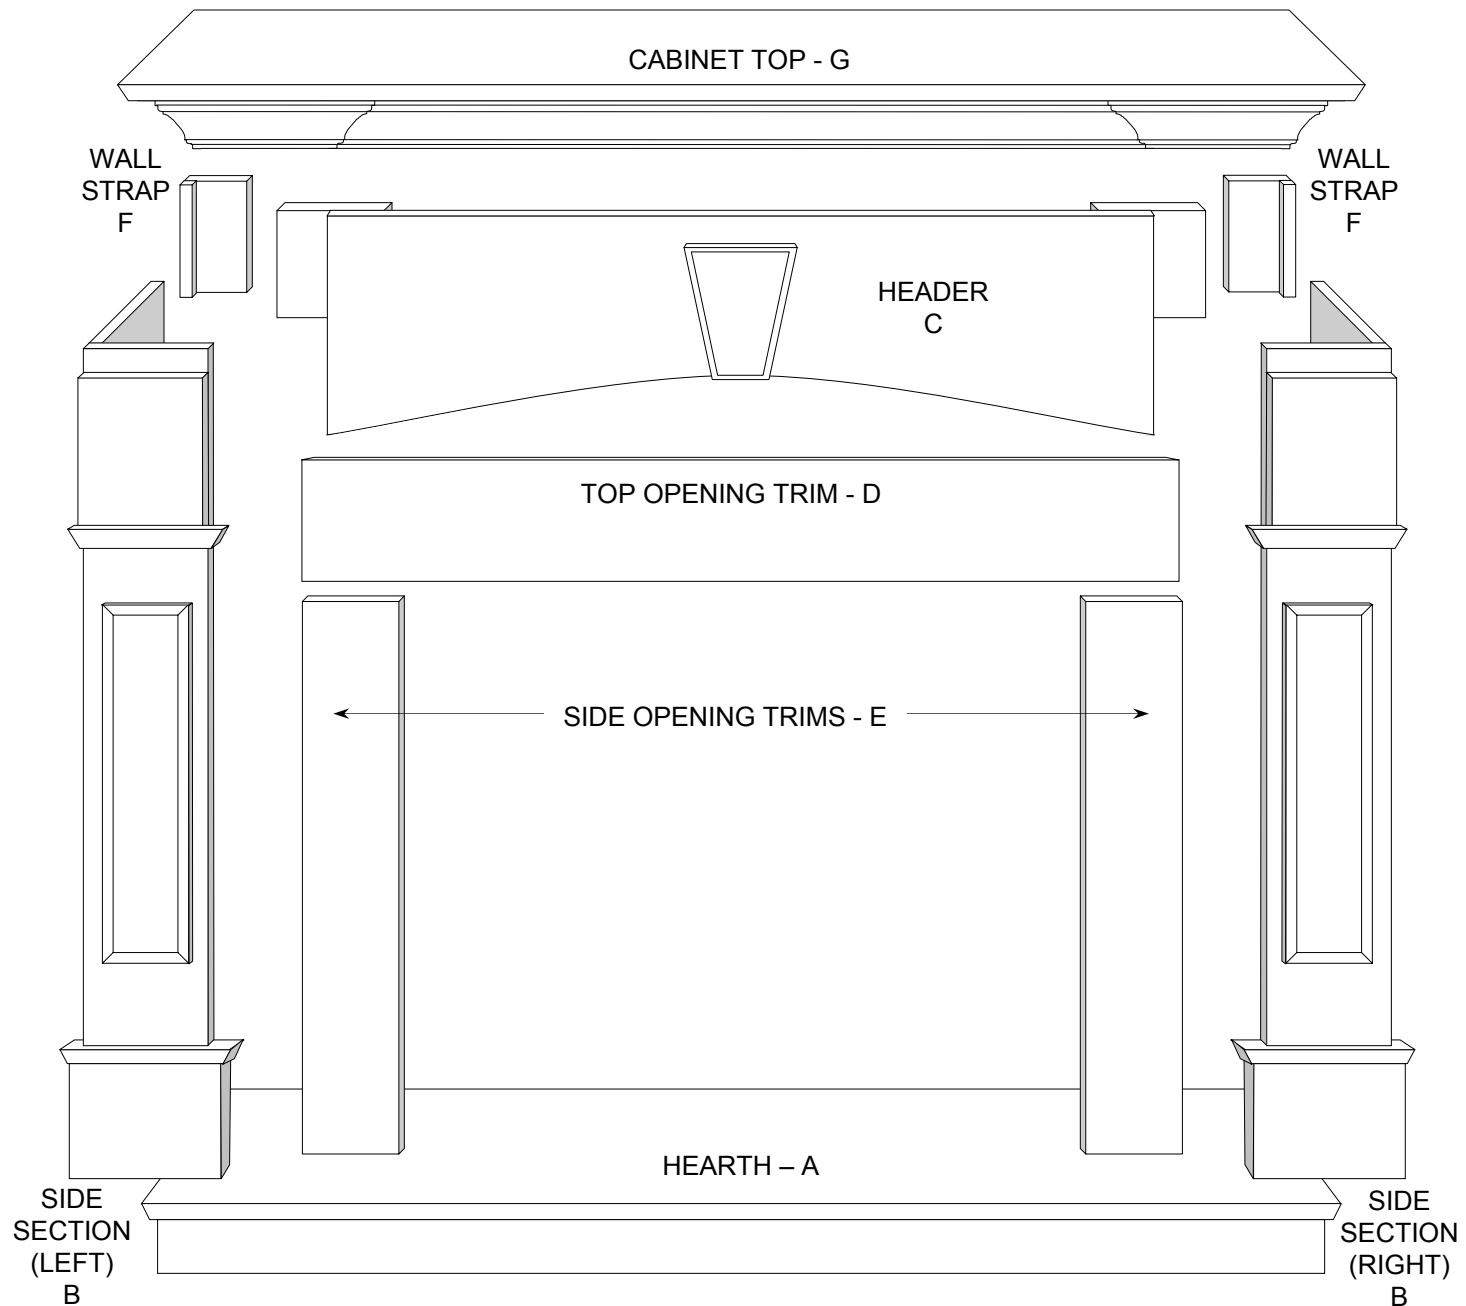

the Florence Full Surround Mantel – ARCHITECTURAL

WOOD DUCK MANUFACTURING

the Florence Flat Wall Cabinet – ARCHITECTURAL

WOOD DUCK MANUFACTURING

the Florence Corner Cabinet – ARCHITECTURAL

WOOD DUCK MANUFACTURING

the Florence Full Surround Mantel – COMPONENTS

WOOD DUCK MANUFACTURING

the Florence Flat Wall Cabinet with optional Hearth-Base – COMPONENTS

WOOD DUCK MANUFACTURING

the Florence Corner Cabinet with optional Hearth-Base – COMPONENTS