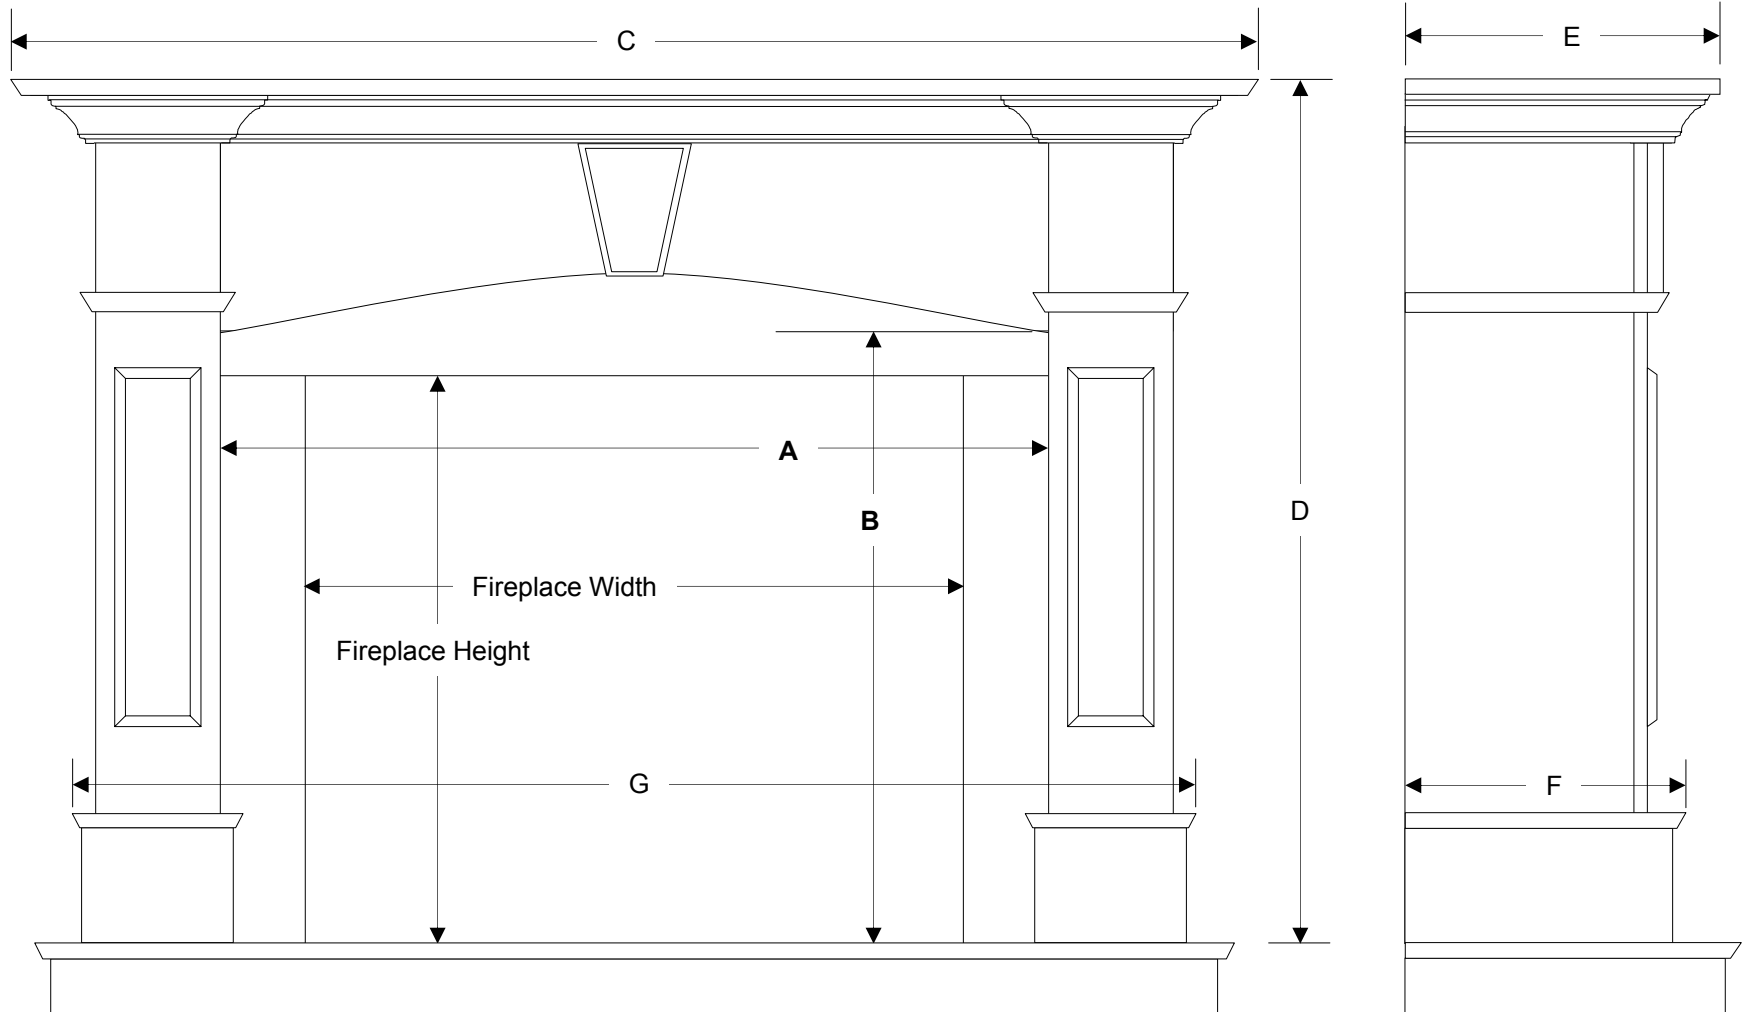

the Florence Full Surround Mantel – ARCHITECTURAL

WOOD DUCK MANUFACTURING

the Florence Flat Wall Cabinet – ARCHITECTURAL

WOOD DUCK MANUFACTURING

the Florence Corner Cabinet – ARCHITECTURAL

WOOD DUCK MANUFACTURING