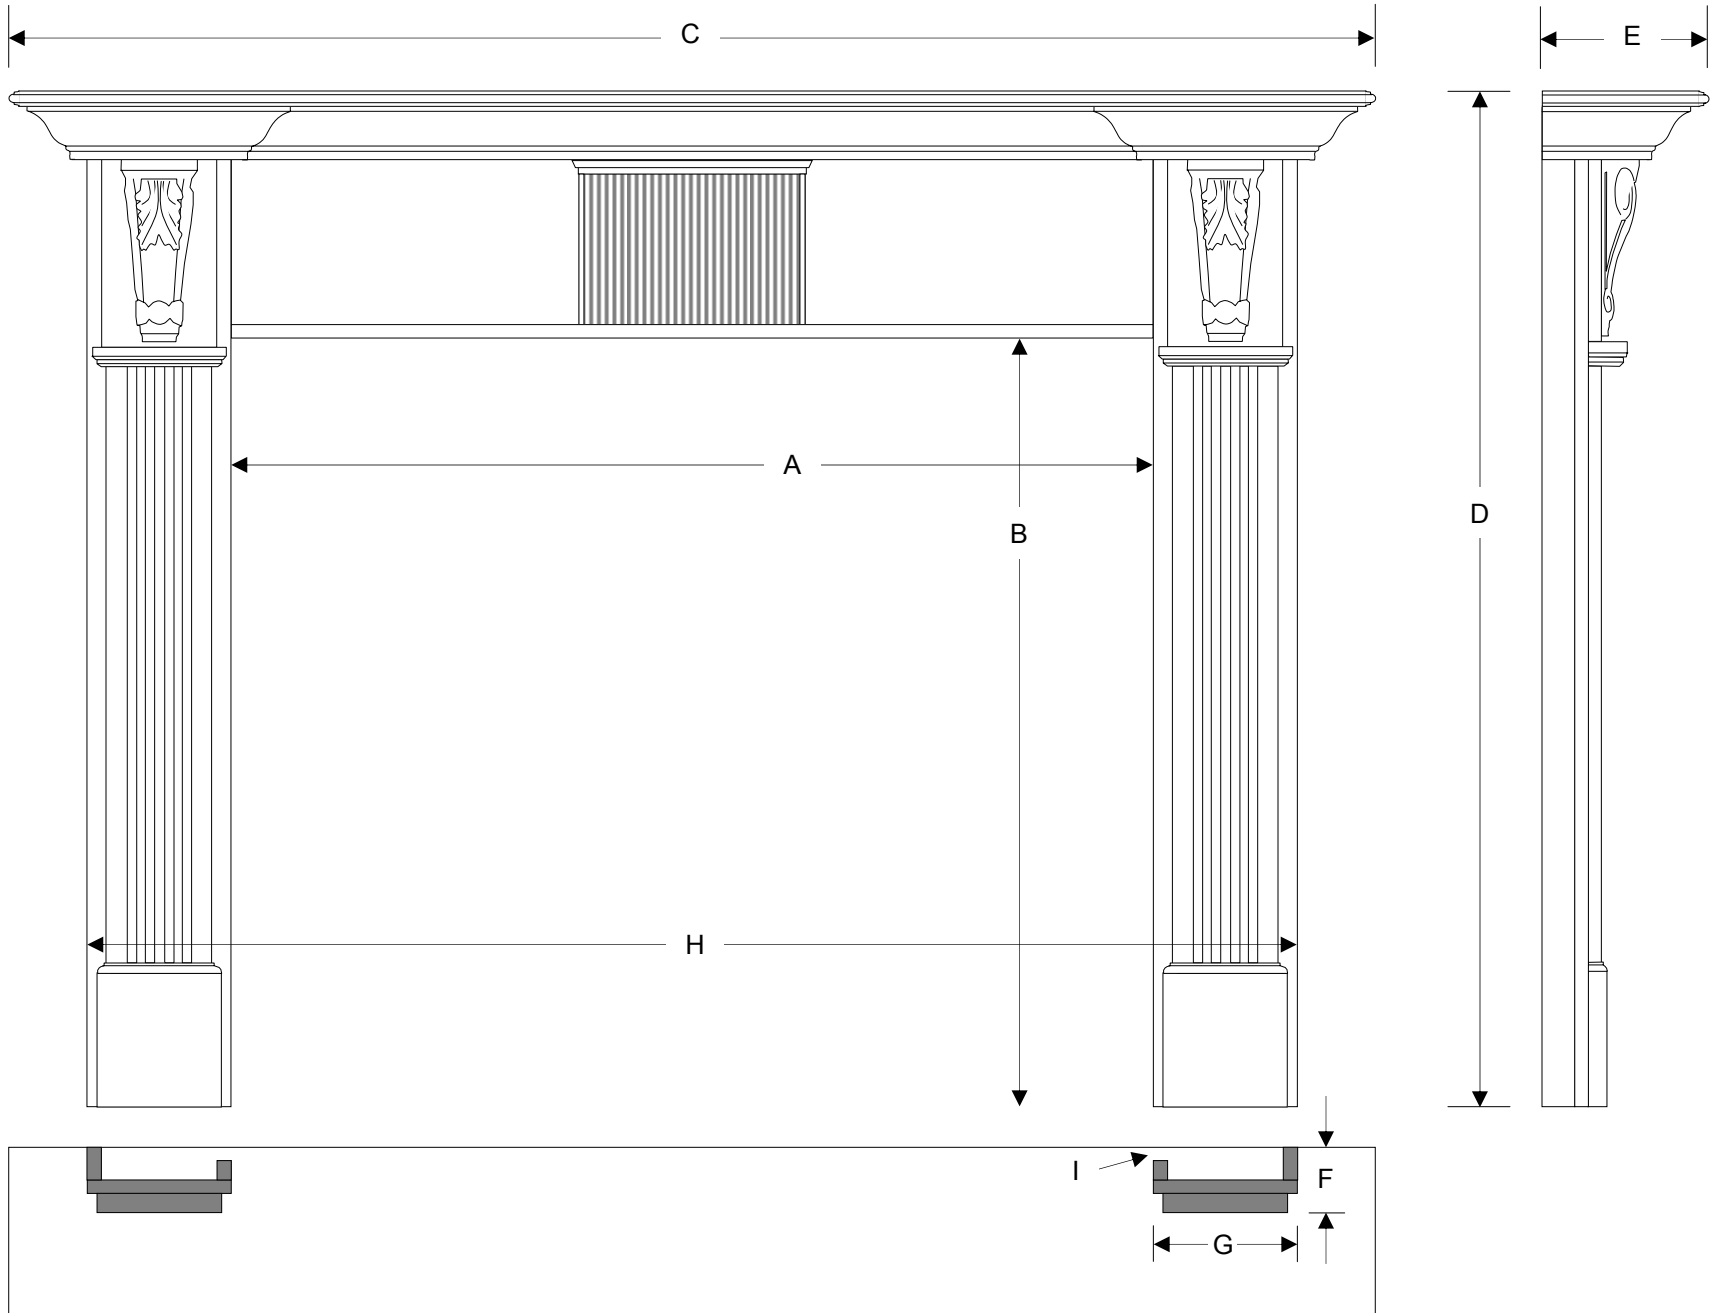

# the Atwood Flat Wall Cabinet with optional Hearth-Base – ARCHITECTURAL

WOOD DUCK MANUFACTURING

# the Atwood Corner Cabinet with optional Hearth-Base – ARCHITECTURAL

WOOD DUCK MANUFACTURING