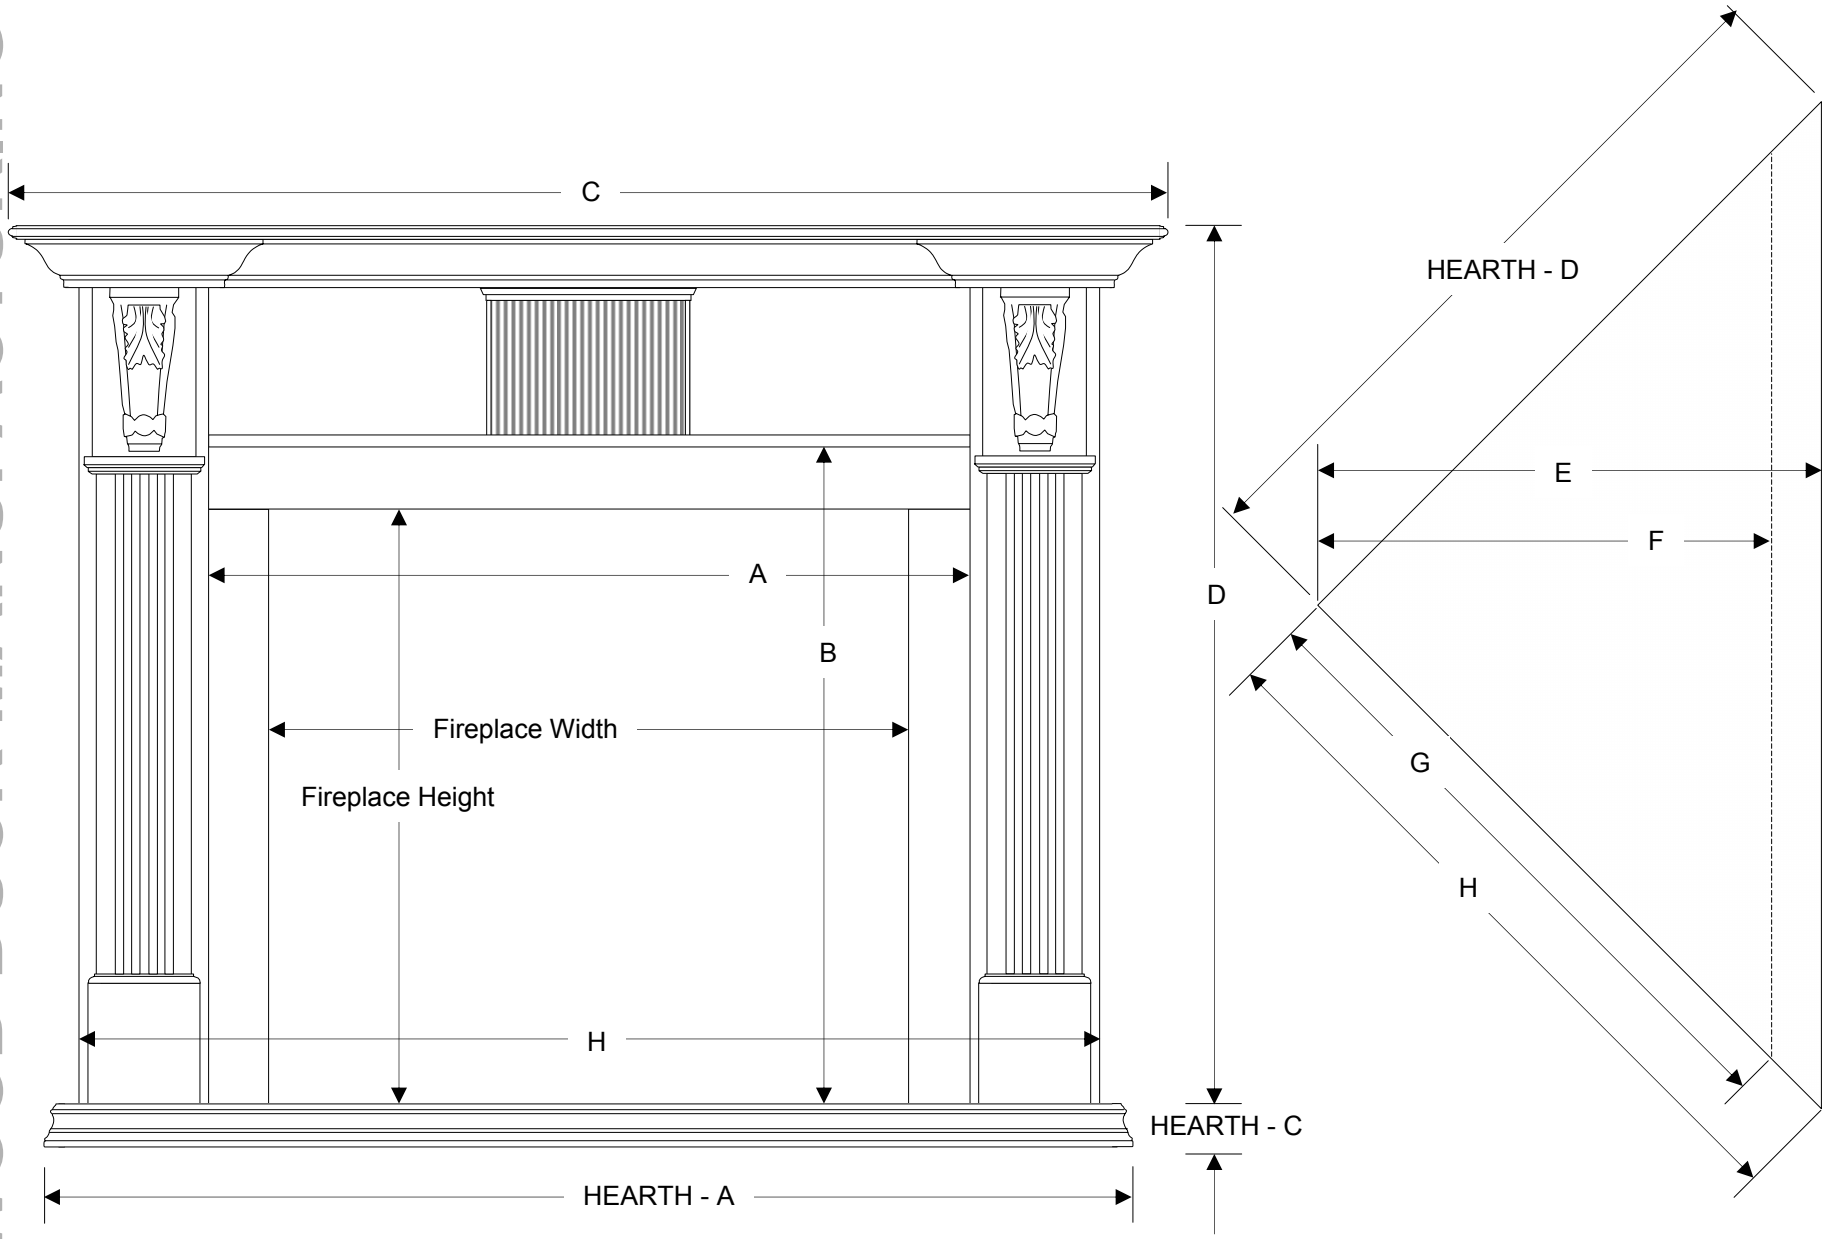

the Atwood Corner Cabinet with optional Hearth-Base – ARCHITECTURAL

WOOD DUCK MANUFACTURING