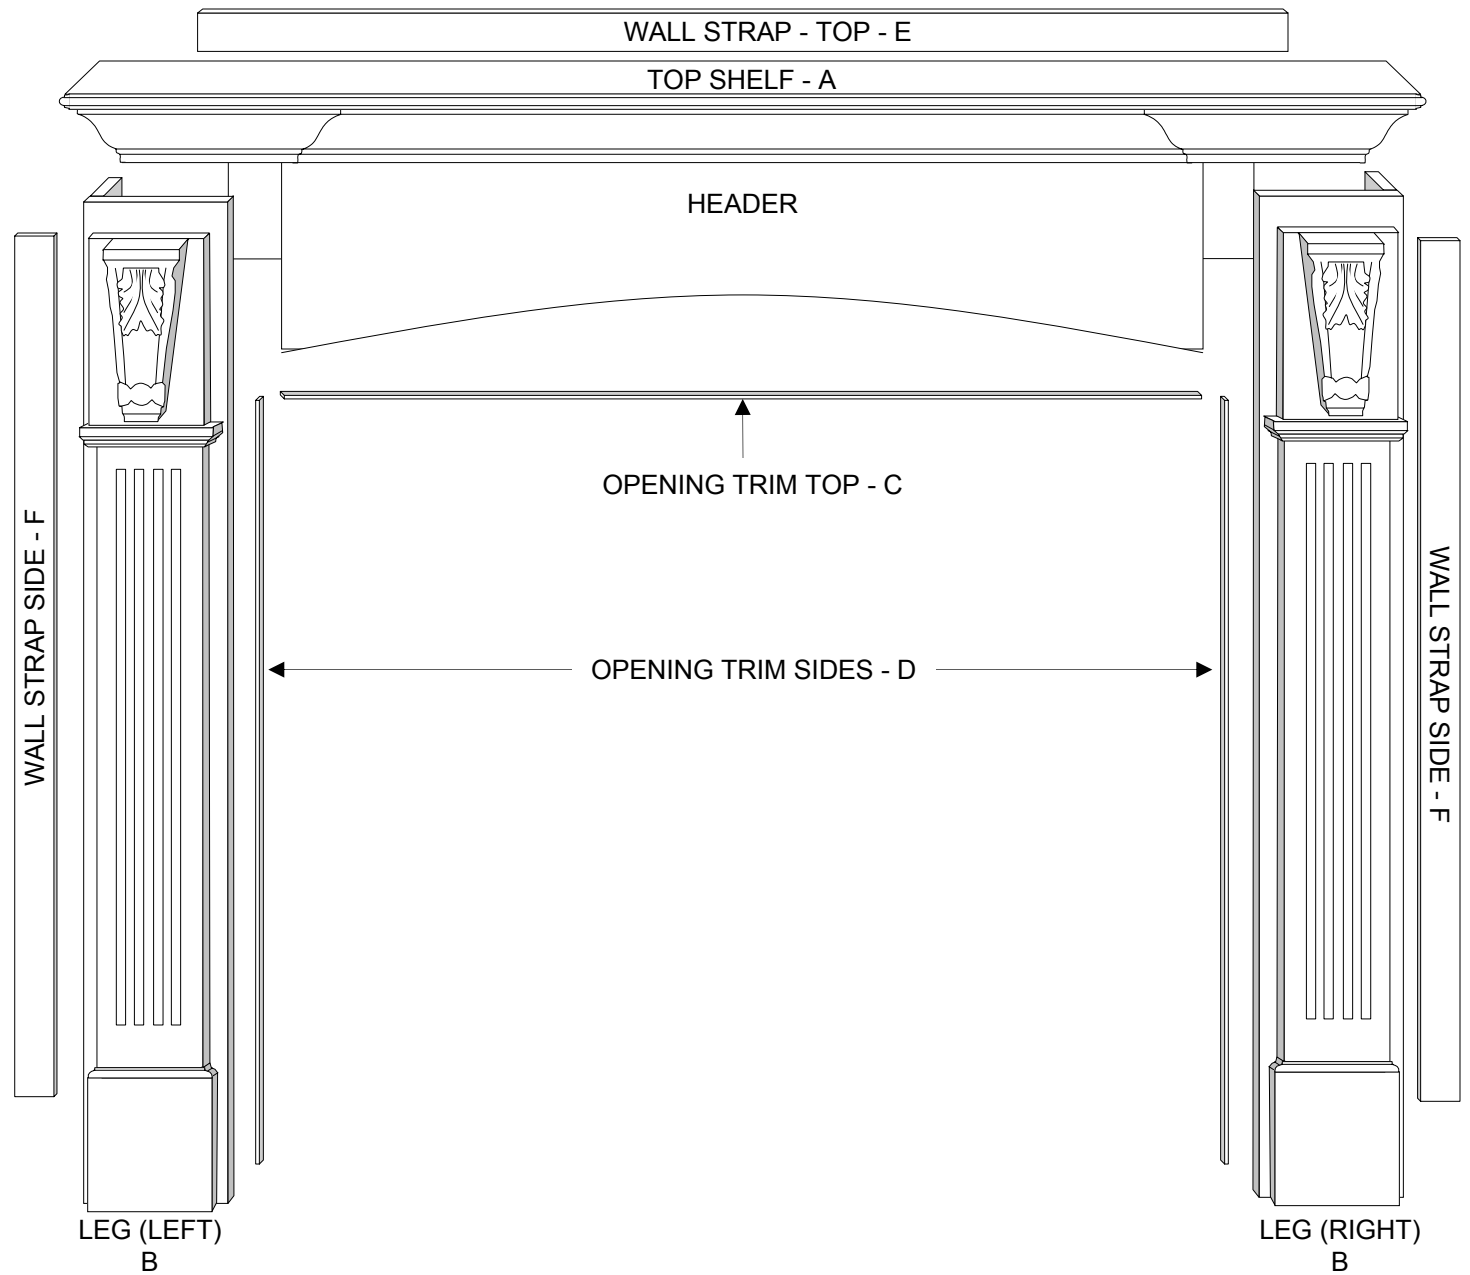

the Atwood Full Surround Mantel - COMPONENTS

WOOD DUCK MANUFACTURING