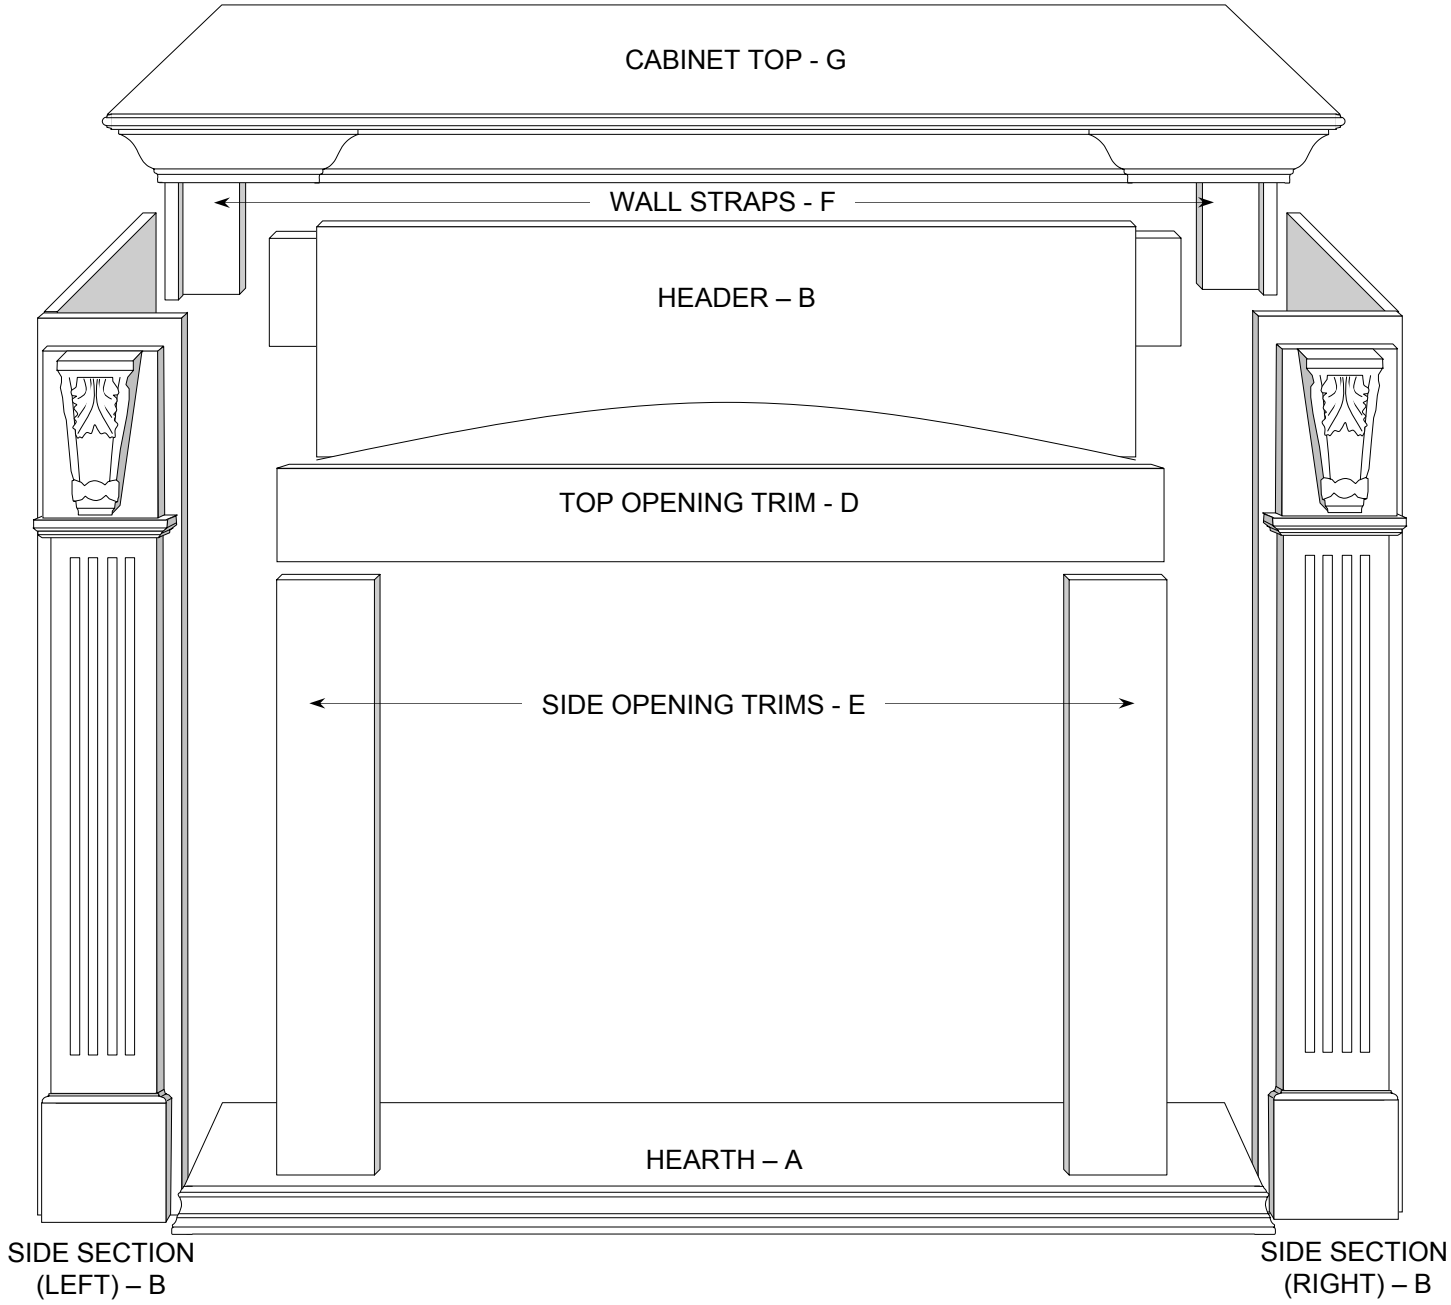

the Atwood Cabinet Surround Mantel - COMPONENTS

WOOD DUCK MANUFACTURING