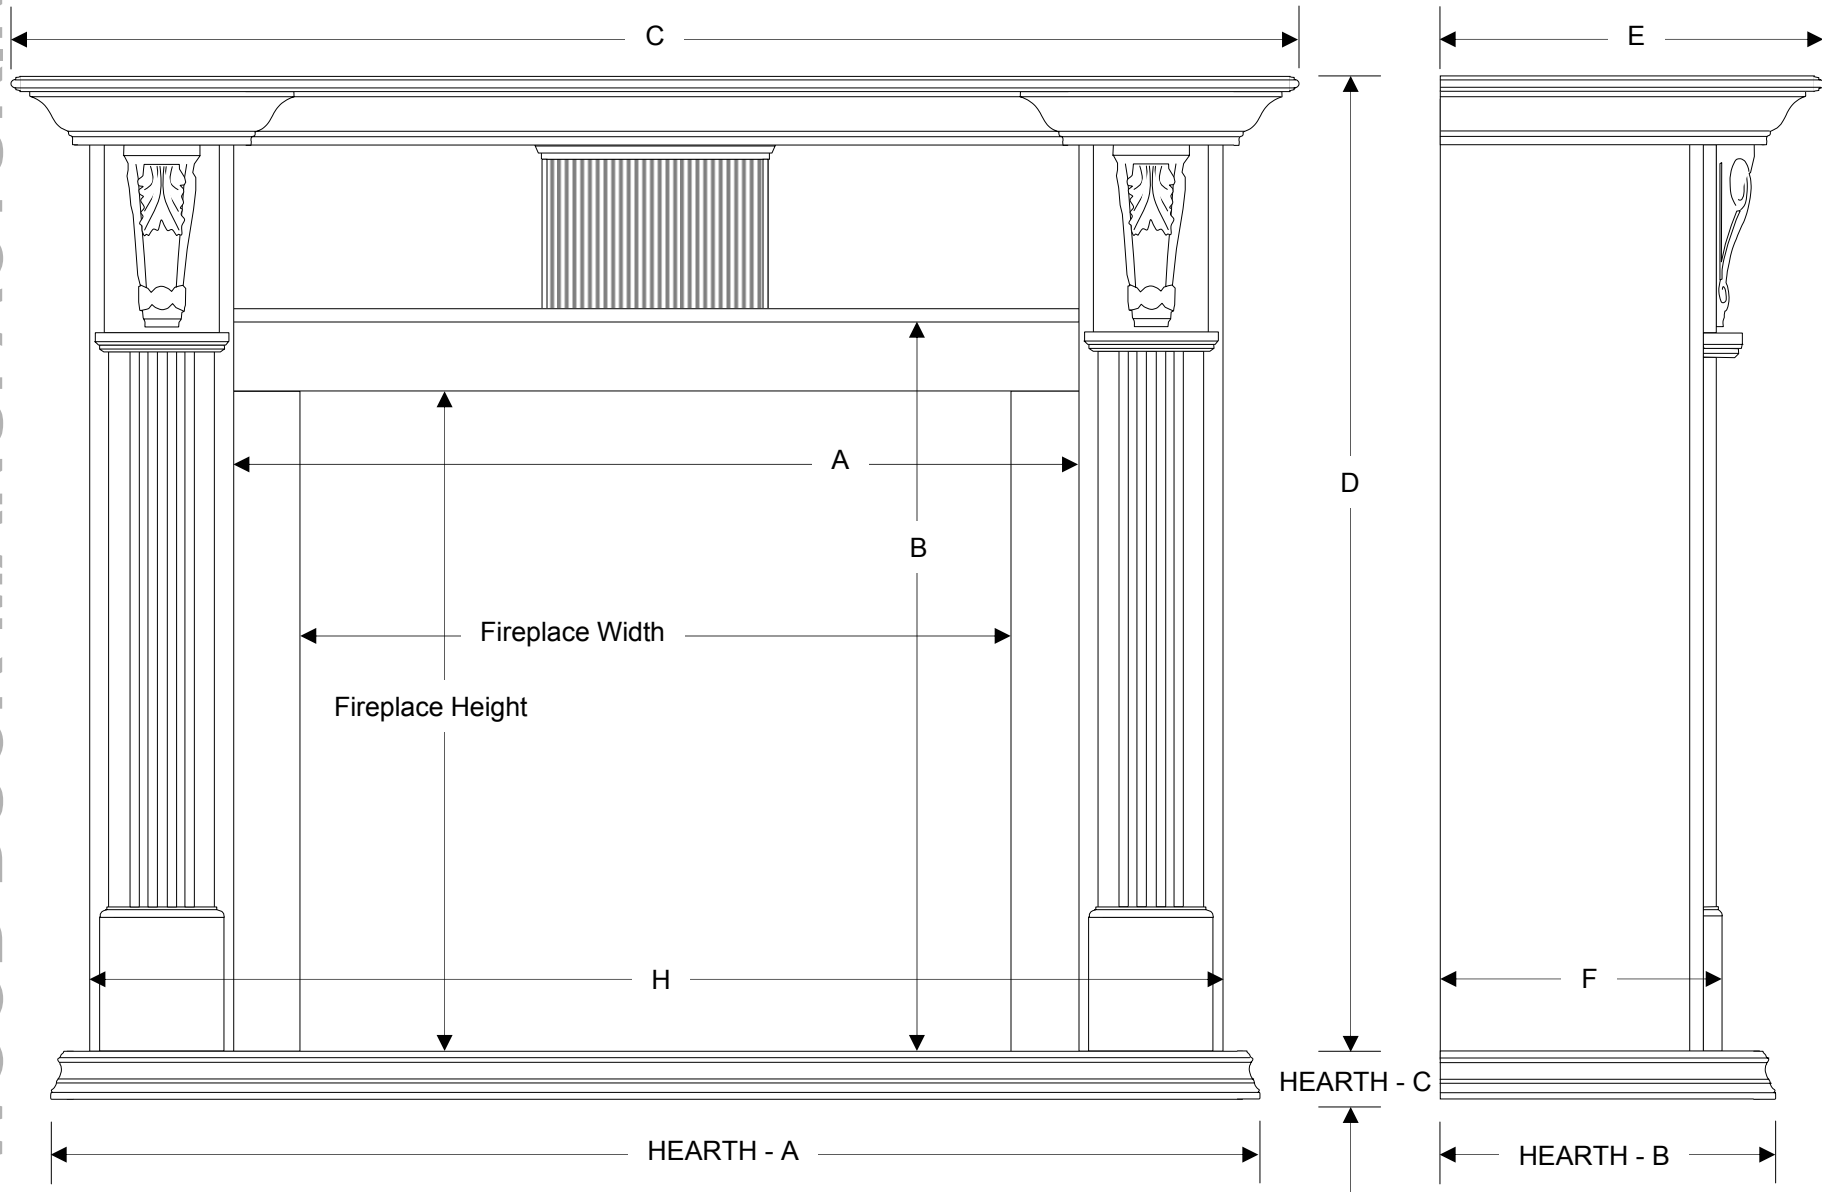

# the Atwood Flat Wall Cabinet with optional Hearth-Base – ARCHITECTURAL

WOOD DUCK MANUFACTURING